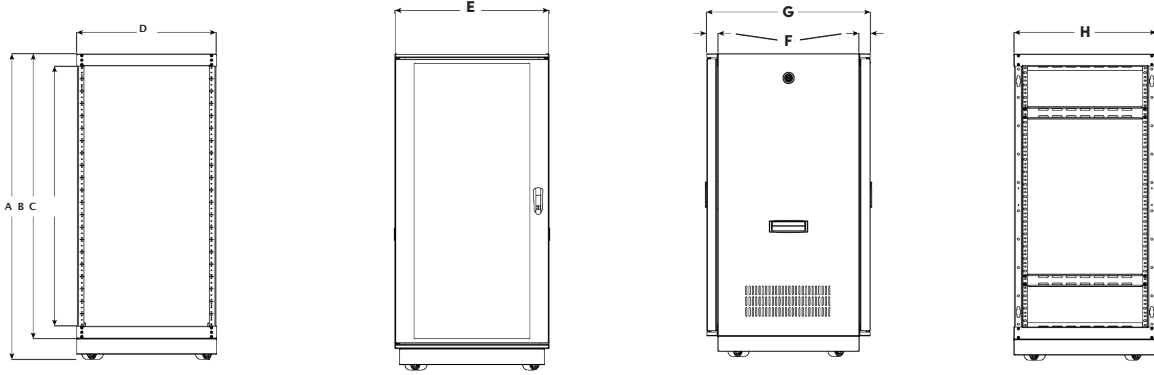

Rack Sizing Comparison Chart

Custom Series

Product	A Height w/ Casters"	B Height w/o Casters"	C Usable Rack Space Height	D Width	E Width Including Side Panels	F Front/Rear Door Depth	G Depth w/ Front & Rear Doors	H Usable Depth	Overall Depth	Construction	UL Certified	Max Load Weight
SR-CUSTOM-21U-20IN	43.25" (109.8cm)	40.25" (102.2cm)	36.75" (93.3cm)	19.77" (50.2cm)	21.02" (53.4cm)	1.58" (4cm)	23.31" (59.2cm)	20" (50.8cm)	20.16" (51.2cm)	Steel w/ Black Powder Coat	✓	1000 lbs (453.5kg)
SR-CUSTOM-21U-24IN	43.25" (109.8cm)	40.25" (102.2cm)	36.75" (93.3cm)	19.77" (50.2cm)	21.02" (53.4cm)	1.58" (4cm)	27.31" (69.4cm)	24" (61cm)	24.16" (61.4cm)	Steel w/ Black Powder Coat	✓	1000 lbs (453.5kg)
SR-CUSTOM-21U-30IN	43.25" (109.8cm)	40.0" (101.6cm)	36.75" (93.3cm)	19.77" (50.2cm)	21.04" (53.4cm)	1.58" (4cm)	33.56" (85.2cm)	30" (76.2cm)	30.21" (76.7cm)	Steel w/ Black Powder Coat	✓	1000 lbs (453.5kg)
SR-CUSTOM-27U-20IN	53.75" (136.5cm)	50.75" (128.9cm)	47.25" (120cm)	19.77" (50.2cm)	21.02" (53.4cm)	1.58" (4cm)	23.31" (59.2cm)	20" (50.8cm)	20.16" (51.2cm)	Steel w/ Black Powder Coat	✓	1000 lbs (453.5kg)
SR-CUSTOM-27U-24IN	53.75" (136.5cm)	50.75" (128.9cm)	47.25" (120cm)	19.77" (50.2cm)	21.02" (53.4cm)	1.58" (4cm)	27.31" (69.4cm)	24" (61cm)	24.16" (61.4cm)	Steel w/ Black Powder Coat	✓	1000 lbs (453.5kg)
SR-CUSTOM-27U-30IN	53.75" (136.5cm)	50.5" (128.3cm)	47.25" (120cm)	19.77" (50.2cm)	21.04" (53.4cm)	1.58" (4cm)	33.56" (85.2cm)	30" (76.2cm)	30.21" (76.7cm)	Steel w/ Black Powder Coat	✓	1000 lbs (453.5kg)
SR-CUSTOM-32U-20IN	62.5" (158.8cm)	59.5" (151.1cm)	56" (142.2cm)	19.77" (50.2cm)	21.02" (53.4cm)	1.58" (4cm)	23.31" (59.2cm)	20" (50.8cm)	20.16" (51.2cm)	Steel w/ Black Powder Coat	✓	1000 lbs (453.5kg)
SR-CUSTOM-32U-24IN	62.5" (158.8cm)	59.5" (151.1cm)	56" (142.2cm)	19.77" (50.2cm)	21.02" (53.4cm)	1.58" (4cm)	27.31" (69.4cm)	24" (61cm)	24.16" (61.4cm)	Steel w/ Black Powder Coat	✓	1000 lbs (453.5kg)
SR-CUSTOM-32U-30IN	62.5" (158.8cm)	59.25" (150.5cm)	56" (142.2cm)	19.77" (50.2cm)	21.04" (53.4cm)	1.58" (4cm)	33.56" (85.2cm)	30" (76.2cm)	30.21" (76.7cm)	Steel w/ Black Powder Coat	✓	1000 lbs (453.5kg)
SR-CUSTOM-37U-20IN	71.25" (181cm)	68.25" (173.4cm)	64.75" (164.5cm)	19.77" (50.2cm)	21.02" (53.4cm)	1.58" (4cm)	23.31" (59.2cm)	20" (50.8cm)	20.16" (51.2cm)	Steel w/ Black Powder Coat	✓	1000 lbs (453.5kg)
SR-CUSTOM-37U-24IN	71.25" (181cm)	68.25" (173.4cm)	64.75" (164.5cm)	19.77" (50.2cm)	21.02" (53.4cm)	1.58" (4cm)	27.31" (69.4cm)	24" (61cm)	24.16" (61.4cm)	Steel w/ Black Powder Coat	✓	1000 lbs (453.5kg)
SR-CUSTOM-37U-30IN	71.25" (181cm)	68.0" (172.7cm)	64.75" (164.5cm)	19.77" (50.2cm)	21.04" (53.4cm)	1.58" (4cm)	33.56" (85.2cm)	30" (76.2cm)	30.21" (76.7cm)	Steel w/ Black Powder Coat	✓	1000 lbs (453.5kg)
SR-CUSTOM-42U-20IN	79.9" (203cm)	76.9" (195.3cm)	73.5" (186.7cm)	19.77" (50.2cm)	21.02" (53.4cm)	1.58" (4cm)	23.31" (59.2cm)	20" (50.8cm)	20.16" (51.2cm)	Steel w/ Black Powder Coat	✓	1000 lbs (453.5kg)
SR-CUSTOM-42U-24IN	79.9" (203cm)	76.9" (195.3cm)	73.5" (186.7cm)	19.77" (50.2cm)	21.02" (53.4cm)	1.58" (4cm)	27.31" (69.4cm)	24" (61cm)	24.16" (61.4cm)	Steel w/ Black Powder Coat	✓	1000 lbs (453.5kg)
SR-CUSTOM-42U-30IN	79.9" (203cm)	76.65" (194.7cm)	73.5" (186.7cm)	19.77" (50.2cm)	21.04" (53.4cm)	1.58" (4cm)	33.56" (85.2cm)	30" (76.2cm)	30.21" (76.7cm)	Steel w/ Black Powder Coat	✓	1000 lbs (453.5kg)