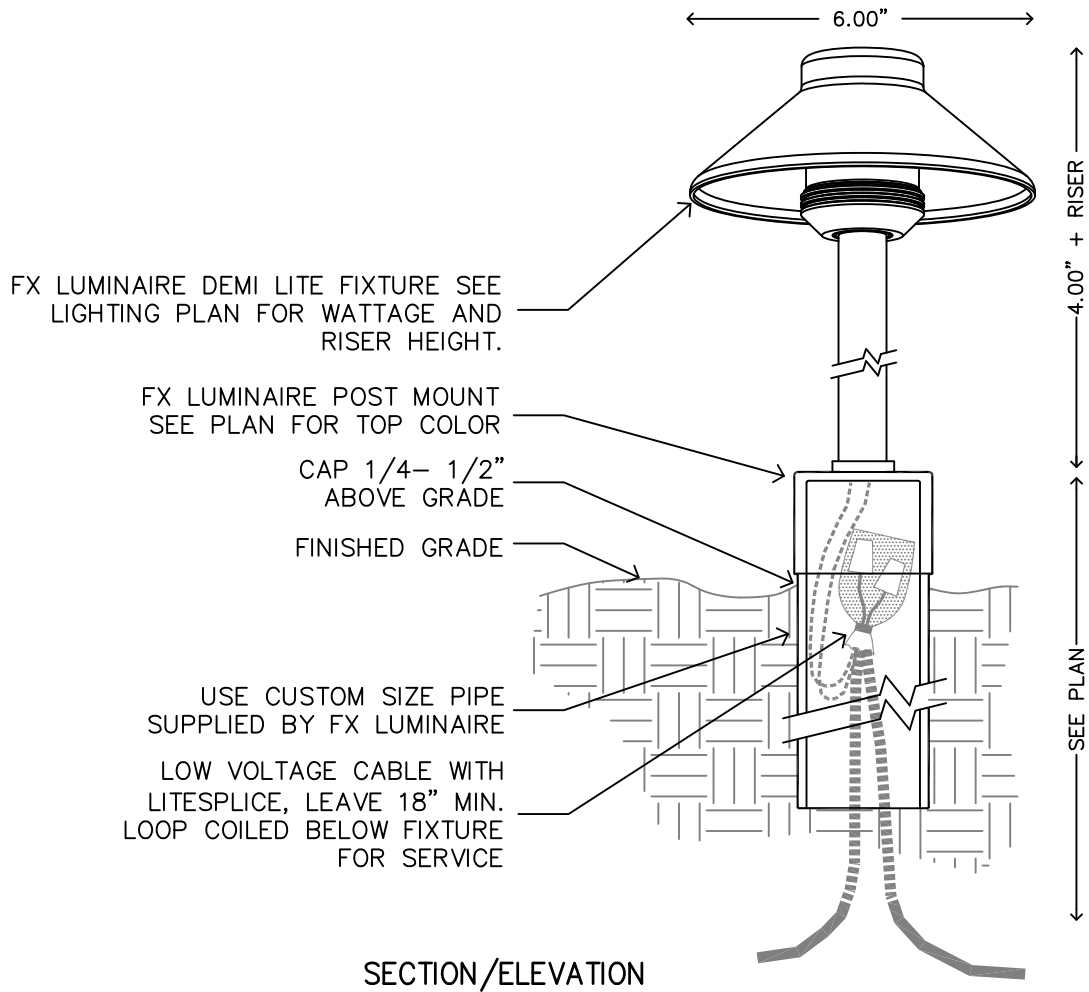

FX LUMINAIRE DEMI LITE FIXTURE, AS WITH ANY PATH LIGHT LOCATE IN PLANTER AREAS ONLY. DO NOT INSTALL IN OPEN TURF AREAS WITHOUT FOOTER WITH PROTECTIVE PAD.

XX DEMI LITE(DL)  
POST MOUNT

---

NOT TO SCALE FX LUMINAIRE DETAIL