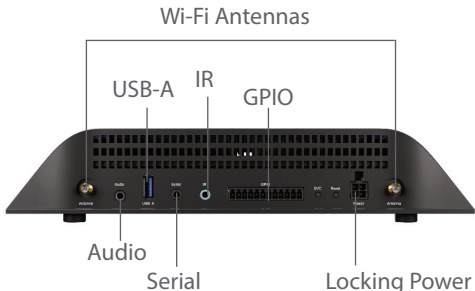

XC4055

2x the HTML5 Performance of the XC2055

Rear View