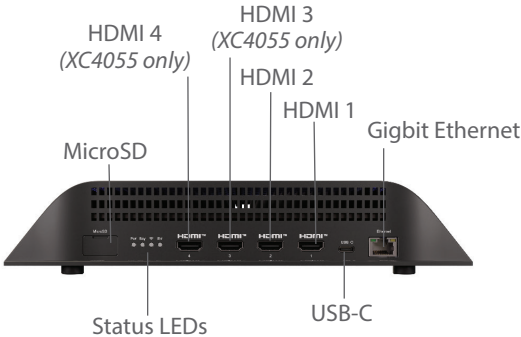

XC2055

PC-class HTML5 Performance

Front View