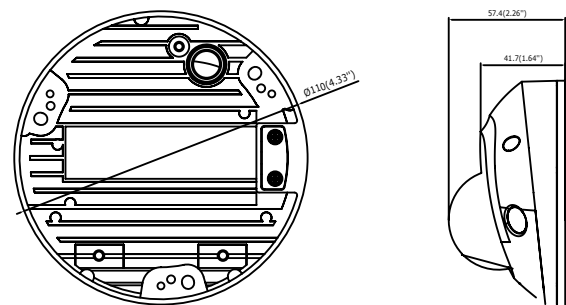

FEATURES	LUMA
	310 Series
Housing Options	Dome Turret Bullet
Color Options	White or Black/Gray
Resolution	2MP
Lens Type	Fixed
IR Range	10m - 30m
Starlight	✓
H.265 Support	✓
3rd Video Stream for Control	✓
IP66 Outdoor Rating	✓
Low Temp Operating Rating	-22°F-140°F
True-WDR	✓
SD Card Slot	✓

LUM-310-BUL-IP-WH/GR TECHNICAL DIMENSIONS

LUM-310-DOM-IP-WH/BL TECHNICAL DIMENSIONS

LUM-310-TUR-IP-WH/BL TECHNICAL DIMENSIONS

SKU	Dimensions (W x H x D)
LUM-310-BUL-IP-XX	2.6" x 2.6" x 6"
LUM-310-DOM-IP-XX	4.3" x 4.3" x 2.26"
LUM-310-TUR-IP-XX	4.9" x 3.77" x 4.9"