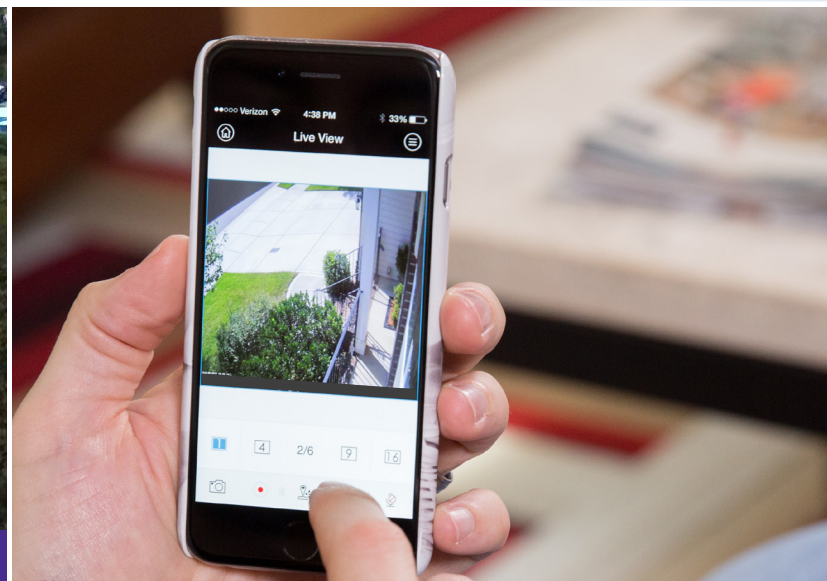

IR

STARLIGHT

SECURITY WHEN YOU NEED IT MOST

Great daytime shots are nice, but Starlight improves nighttime performance – a critical feature for surveillance footage.

KEEP A LOW PROFILE

Our 310-Series cameras have a small and sleek profile to blend in while still offering the highest quality security footage.

KEEP A WATCHFUL EYE

Get peace of mind by keeping an eye over everything you value most. Our Smart Motion Technology will immediately alert you to any unusual or suspicious activity on your property.

Technical Specs & Features