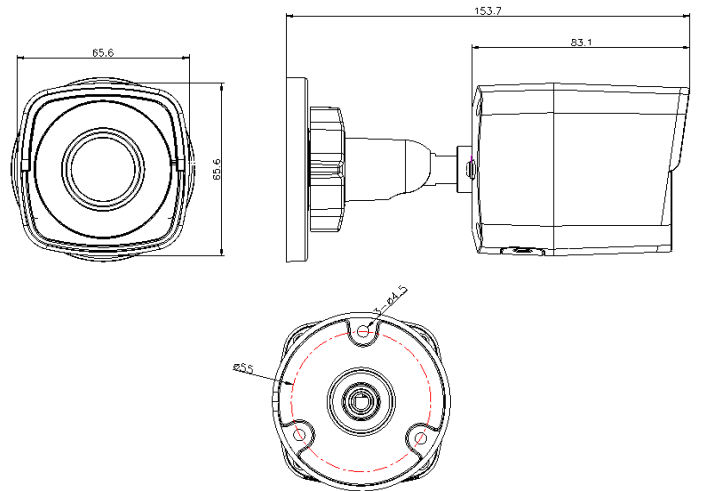

FEATURES	LUMA
	310 Series
Housing Options	Dome Turret Bullet
Color Options	White or Black/Gray
Resolution	2MP
Lens Type	Fixed
IR Range	10m - 30m
Starlight	✓
H.265 Support	✓
3rd Video Stream for Control	✓
IP66 Outdoor Rating	✓
Low Temp Operating Rating	-22°F-140°F
True-WDR	✓
SD Card Slot	✓

LUM-310-BUL-IP-WH/GR TECHNICAL DIMENSIONS

LUM-310-DOM-IP-WH/BL TECHNICAL DIMENSIONS

LUM-310-TUR-IP-WH/BL TECHNICAL DIMENSIONS

SKU	Dimensions (W x H x D)
LUM-310-BUL-IP-XX	2.6" x 2.6" x 6"
LUM-310-DOM-IP-XX	4.3" x 4.3" x 2.26"
LUM-310-TUR-IP-XX	4.9" x 3.77" x 4.9"