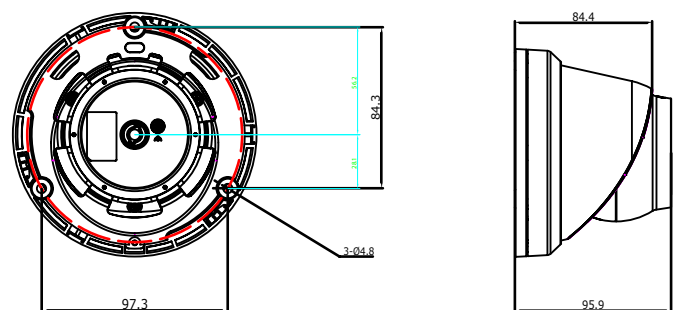

FEATURES	LUMA
	310 Series
Housing Options	Dome Turret Bullet
Color Options	White or Black/Gray
Resolution	2MP
Lens Type	Fixed
IR Range	10m - 30m
Starlight	✓
H.265 Support	✓
3rd Video Stream for Control	✓
IP66 Outdoor Rating	✓
Low Temp Operating Rating	-22°F-140°F
True-WDR	✓
SD Card Slot	✓

LUM-310-BUL-IP-WH/GR TECHNICAL DIMENSIONS

LUM-310-DOM-IP-WH/BL TECHNICAL DIMENSIONS

LUM-310-TUR-IP-WH/BL TECHNICAL DIMENSIONS

SKU	Dimensions (W x H x D)
LUM-310-BUL-IP-XX	2.6" x 2.6" x 6"
LUM-310-DOM-IP-XX	4.3" x 4.3" x 2.26"
LUM-310-TUR-IP-XX	4.9" x 3.77" x 4.9"