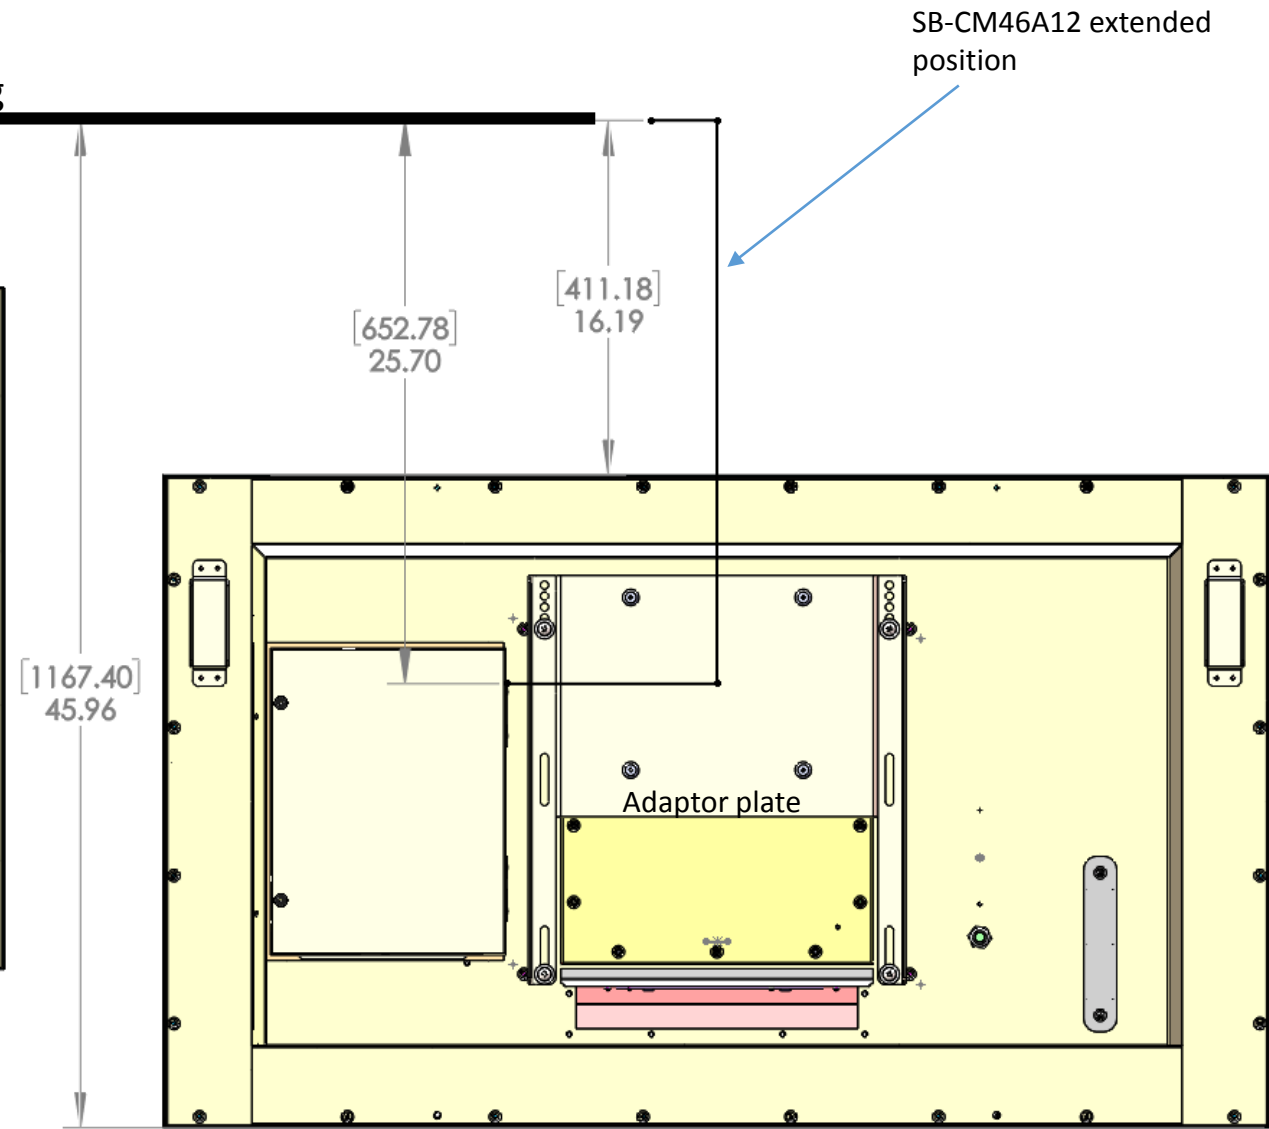

SB5518 Using SB-CM46A12 ceiling mount and adaptor plate

Minimum ceiling clearance

Maximum ceiling clearance

SB5518 Using SB-CM46A12 ceiling mount and adaptor plate

Portrait

Zero clearance in short position. Interferes

SB-CM46A12 short position

Ceiling

SB-CM46A12 extended position

Minimum ceiling clearance

Maximum ceiling clearance