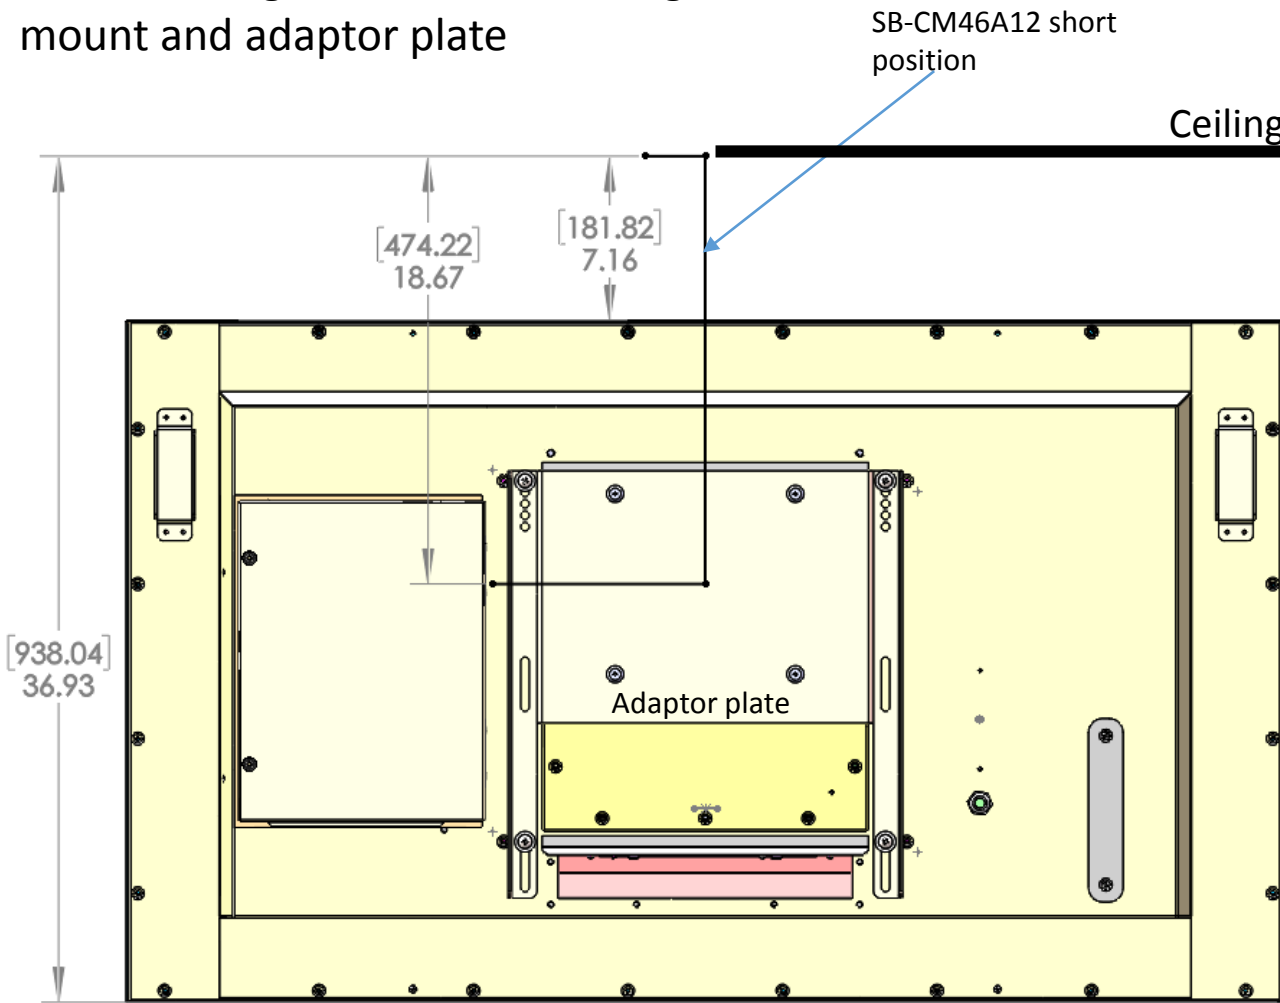

SB5518 Using SB-CM46A12 ceiling mount and adaptor plate

Minimum ceiling clearance

Maximum ceiling clearance

SB5518 Using SB-CM46A12 ceiling mount and adaptor plate

Portrait

Zero clearance in short position. Interferes

SB-CM46A12 short position

Ceiling

SB-CM46A12 extended position

Minimum ceiling clearance

Maximum ceiling clearance