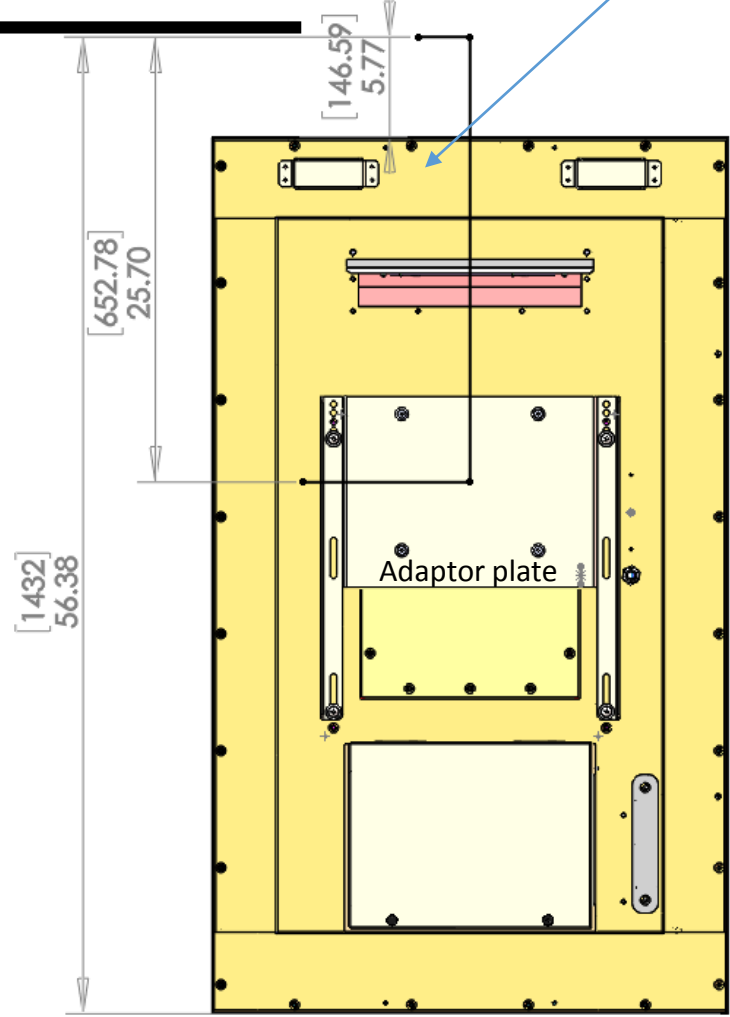

SB5518 Using SB-CM46A12 ceiling mount and adaptor plate

Minimum ceiling clearance

Maximum ceiling clearance

SB5518 Using SB-CM46A12 ceiling mount and adaptor plate

Portrait

Zero clearance in short position. Interferes

SB-CM46A12 short position

Ceiling

SB-CM46A12 extended position

Minimum ceiling clearance

Maximum ceiling clearance