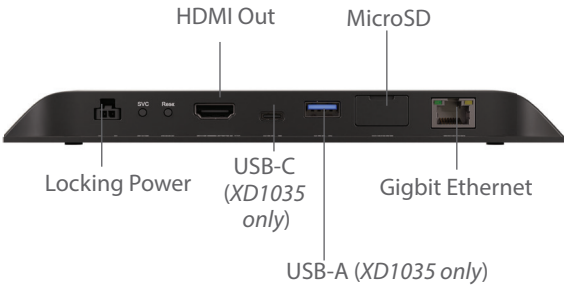

Expanded I/O Package