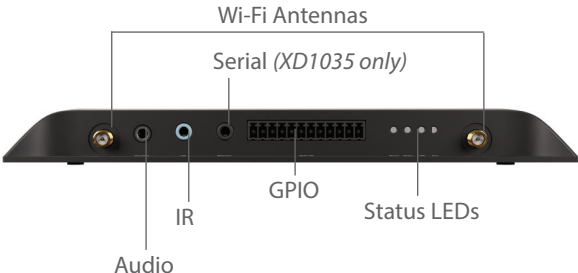

Standard I/O Package