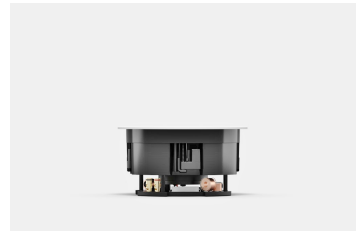

In-Ceiling Speaker (Pair)

SONOS

Breathe music into any room.

- Brilliant, wall-to-wall sound at any volume
- Designed to be powered by Sonos Amp
- Amp powers up to three pairs
- Amp unlocks Trueplay™, which accounts for the size, construction, and layout of the room where the speakers are placed and adjusts for the best possible sound.
- Wired speakers that require an amplifier

Tech Specs

Woofers

6 1/2" cone (pivoting)
32mm voice coil is designed for Amp's
125 Watts/channel
Polypropylene cones allow for good sensitivity & low distortion

Tweeter

1" dome (pivoting)
Polyurethane / polyester fabric for high-frequency performance & low distortion
Large vent behind the tweeter dome facilitates lower crossover frequency

Included in the Box

2 In-Ceiling Speakers and 1 Cut-out template.

Weight

5.01 lbs. 2.275 kg per speaker.

Dimensions – Diameter x Height

9.27 x 4.84 in. (235.4 x 123 mm)

Dimensions – Cut Out Diameter

8.25 in. (210 mm)