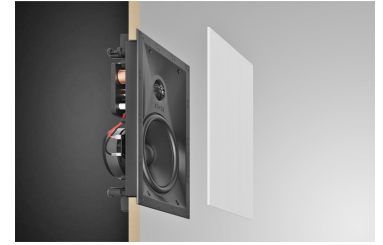

In-Wall Speaker (Pair)

Targeted sound for Home Theater.

- Front-row stereo sound for TV and more
- Designed to be powered by Sonos Amp
- Amp powers up to three pairs
- Amp unlocks Trueplay™, which accounts for the size, construction, and layout of the room where the speakers are placed and adjusts for the best possible sound.
- Wired speakers that require an amplifier

Tech Specs

Woofers

6 ½" cone
 32mm voice coil is designed for Amp's
 125 Watts/channel
 Polypropylene cones allow for good sensitivity &
 low distortion

Tweeter

1" dome (pivoting)
 Polyurethane / polyester fabric for
 high-frequency performance & low distortion
 Large vent behind the tweeter dome facilitates
 lower crossover frequency

Included in the Box

2 In-Wall Speakers and 1 Cut-out
 template.

Weight

4.61 lbs. 2.095 kg per speaker.

Dimensions – W x H x D

7.87 x 11.76 x 3.54 in. (199.9 x 298.7 x 90 mm)

Dimensions – Cut Out Diameter W X H