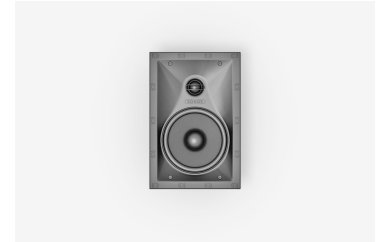

In-Wall Speaker (Pair)

Targeted sound for Home Theater.

- Front-row stereo sound for TV and more
- Designed to be powered by Sonos Amp
- Amp powers up to three pairs
- Amp unlocks Trueplay™, which accounts for the size, construction, and layout of the room where the speakers are placed and adjusts for the best possible sound.
- Wired speakers that require an amplifier

Tech Specs

Woofers

6 ½" cone
 32mm voice coil is designed for Amp's
 125 Watts/channel
 Polypropylene cones allow for good sensitivity &
 low distortion

Tweeter

1" dome (pivoting)
 Polyurethane / polyester fabric for
 high-frequency performance & low distortion
 Large vent behind the tweeter dome facilitates
 lower crossover frequency

Included in the Box

2 In-Wall Speakers and 1 Cut-out
 template.

Weight

4.61 lbs. 2.095 kg per speaker.

Dimensions – W x H x D

7.87 x 11.76 x 3.54 in. (199.9 x 298.7 x 90 mm)

Dimensions – Cut Out Diameter W X H

6.93 X 10.75 in. (176 mm X 273 mm)