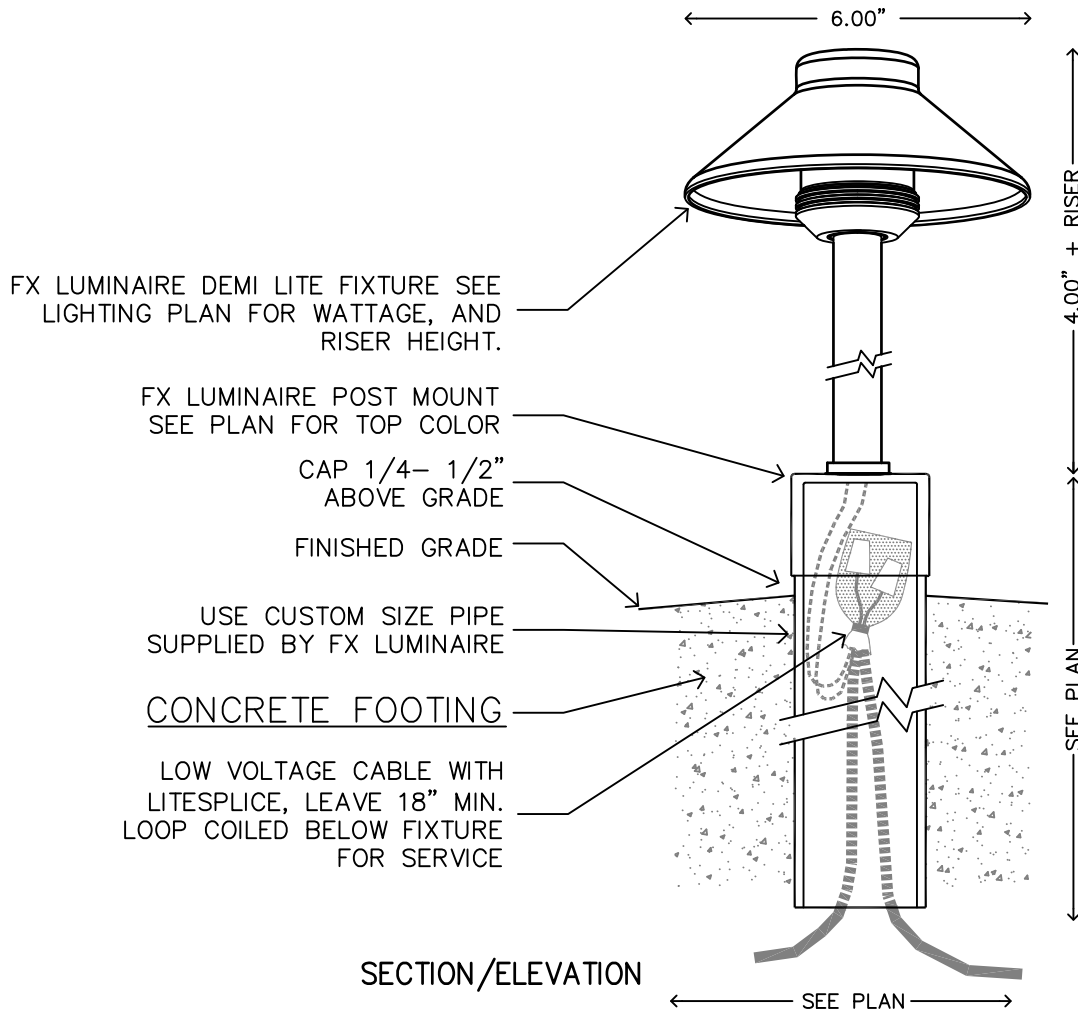

FX LUMINAIRE DEMI LITE FIXTURE, AS WITH ANY PATH LIGHT LOCATE IN PLANTER AREAS ONLY. DO NOT INSTALL IN OPEN TURF AREAS WITHOUT FOOTER WITH PROTECTIVE PAD.

XX DEMI LITE(DL) FOOTER MOUNT

NOT TO SCALE

FX LUMINAIRE DETAIL