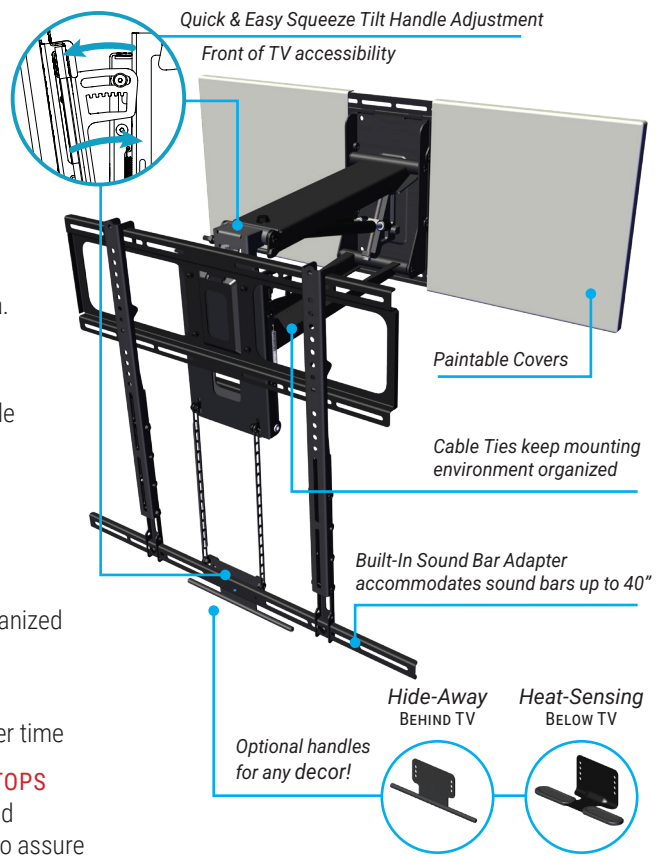

ADJUSTABLE TILT

9°

OFF-THE-WALL DISTANCE

19" MAX

SWIVEL CAPACITY

± 80°

VERTICAL DROP

27" MAX

MAX LOAD

115 lbs

The ALL NEW MantelMount MM720 Pro Series Pull Down TV Mount offers patent-pending, **Quick & Easy Tilt Functionality** literally at your fingertips. Simply stand in front of your TV, squeeze the handle at the bottom of the screen, push or pull to the desired tilt, and let go to lock the perfect tilt into place.

New Features

- EASY TILT ADJUSTMENT**
 Allows for quick & easy tilt adjustment with practically one hand from in front of the mount.
- 80-DEGREE ENHANCED SWIVEL**
 The included SRE000 Adapter allows an enhanced swivel up to 80-degrees. This allows for viewing from an adjacent area.
- MATCH ANY DECOR WITH YOUR CHOICE OF HANDLE**
 The MM720 comes with the traditional heat sensing handle that attaches below the TV as well as with a hide away handle for use from behind the TV, hidden from view.

Standard Features

- 2 AUTOMOTIVE GAS PISTONS**
 Makes TV feel feather light
- PAINTABLE WALL COVERS**
 Conceals the TV mount's wall hardware
- HEAT-SENSING HANDLES**
 Handles turn red if the temperature reaches 110°F
- PATENTED AUTO-STRAIGHTENING**
 Automatically aligns TV when lifted to it's highest position
- BUILT-IN SOUND BAR ADAPTER**
 No additional hardware required
- CABLE MANAGEMENT**
 Tabs keep TV wires organized
- PATENTED ENHANCED STABILIZATION**
 Maintains a level TV over time
- HARD TRAVEL-LIMIT STOPS**
 Manually set vertical and horizontal travel stops to assure your TV doesn't hit your mantel or wall
- RB100 RECESS KIT**
 This accessory allows for flush-to-wall storage by allowing the lifting arm to fold into the wall when the TV is in its raised position.