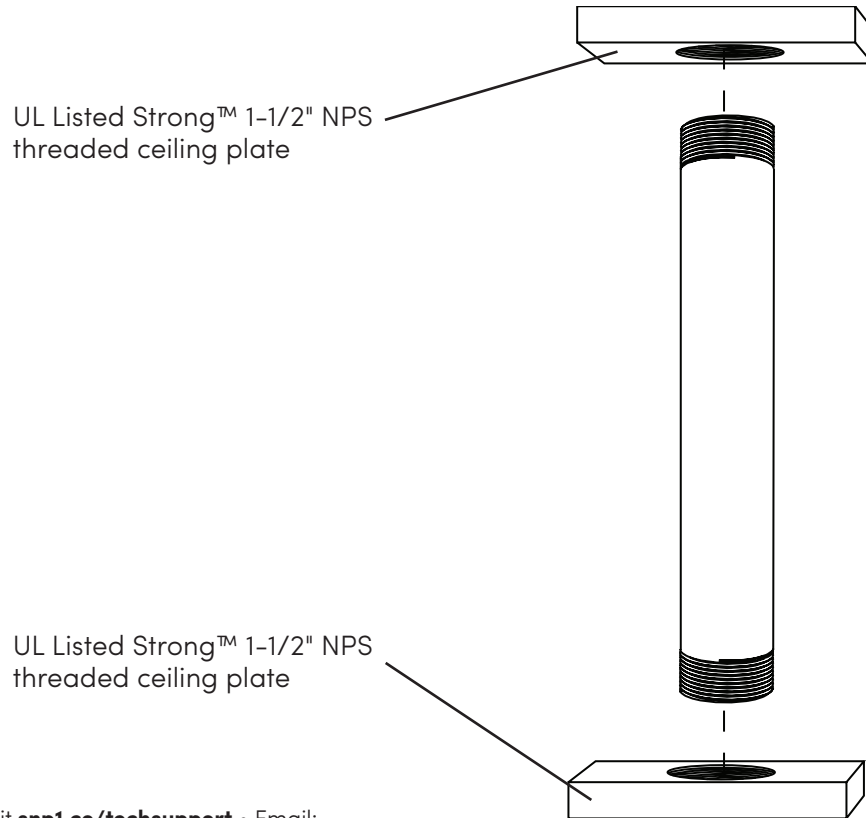

# SM-FIXPOLE-12

## Strong™ Fixed Pole Extension for Ceiling Mounts with 1-1/2 in. NPS Threading

### Installation

This extension column should only be connected to UL Listed Strong™ ceiling plates and mount heads with 1 1/2" - 11.5 NPS threading.

See the instructions provided with the ceiling plate and mount head for installation instructions.