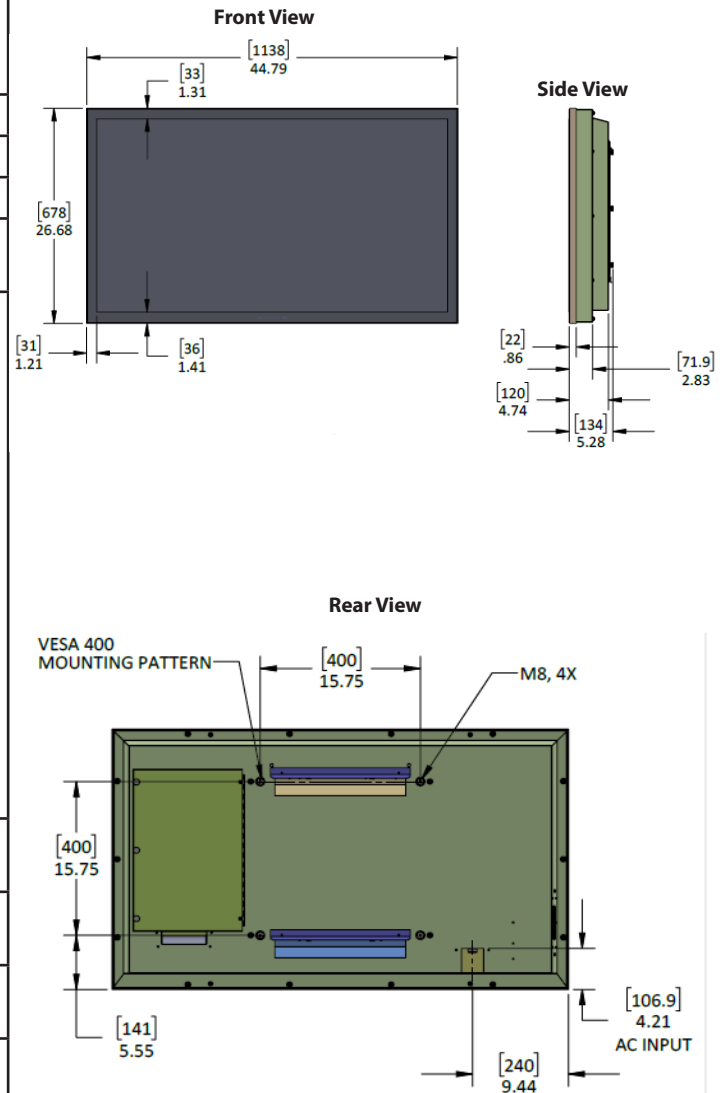

Specifications

LCD Screen	49-inch diagonal Color Active Matrix TFT LED LCD
Resolution	3840 x 2160 UHD 4k
Aspect Ratio	16:9
Backlight Brightness - Surface Luminance, white	1000 nits (cd/m ²)
Contrast Ratio	tbd
Viewing Angle	tbd° x tbd°
Response Time	8 milliseconds
TV formats	2160p*, 1080p, 1080i, 720p, 720i, 480p, 480i * using hdmi only
Input Connectors:	
Tuner	Antenna/CATV (ATSC/QAM/NTSC) x1
HDMI	HDMI Input x 2 (supports HDMI 2.0, HDCP 2.2, HDMI 1.4 & HDCP 1.4a)
Video Composite	Composite Video, L/R Audio Inputs x1
Video Component	YPbPr plus Stereo Audio x1 (using 3.5mm to RCA adapter - not included)
PC	15-pin D-sub VGA plus Stereo Audio
Ethernet	RJ45 - Single Cat5e/Cat 6 cable
HDBase-T	RJ45 - Single Cat5e/Cat 6 cable*
	*refer to detailed data sheet for supported resolutions, refresh, color depth and Cat5e/Cat 6 cable lengths.
Control Set	RS232 Serial, Discrete IR Control, Concealed rear IR Window, IP Control, OvrC
Audio Out	Digital Optical TosLink x 1 (fixed) Analog 1/8" headphone jack (variable)
Accessory DC Power Out	5vdc @ 3.5amps 1.3mm power jack or usb type A jack 12vdc @ 3amps 2.5mm power jack
Speaker Output	20-watt(10w x 2) Does not have internal speakers. Optional Speaker Bar not included.
Exterior	Powder-coated aluminum
Colors	Silver, Black and White
Input Power	100-240 VAC, 50-60 Hz 1.9A
Operating Temp.	-24° to 122° F. (-31° to 50° C.) *
Non-op. Temp. (Off-mode with power applied)	-24° to 140° F. (-31° to 60° C.) The non-operating temperature feature requires power to be applied
Accessories Included	Water-resistant remote control
Dimensions	44.8in W x 26.7in H x 5.3in D 1138mm W x 678mm H x 134mm D
Weight	TV 83 lbs / 38 kgs Shipping tbd lbs (tbd kgs)
Residential Warranty	Two year, in-factory, parts and labor
Commercial Warranty	Two year, in-factory, parts and labor
Mount Pattern	400mm x 400mm

Model SB-P2-49-4K Pro2 4K Ultra HD Dimensions

Specifications are subject to change 02/27/2020.