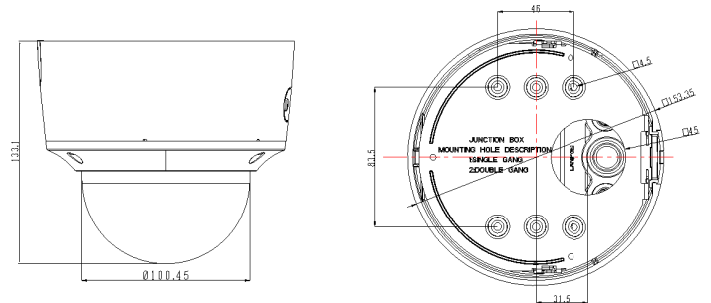

SKU	Dimensions (W x H x D)
LUM-710-BUL-A-XX	5.7" x 5.7" x 13.1"
LUM-710-DOM-A-XX	6" x 5.2" x 6"
LUM-710-TUR-A-XX	5.4" x 5.4" x 5.9"

LUM-710-BUL-IP-WH/GR TECHNICAL DIMENSIONS

LUM-710-DOM-IP-WH/BL TECHNICAL DIMENSIONS

LUM-710-TUR-IP-WH/BL TECHNICAL DIMENSIONS