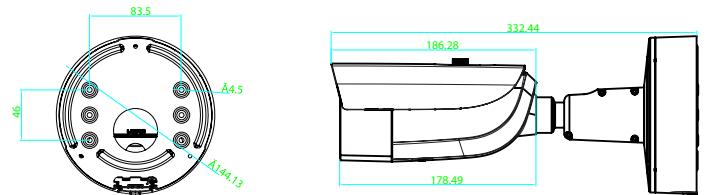

SECURITY WHEN YOU NEED IT MOST

Great daytime shots are nice, but Starlight improves nighttime performance – a critical feature for surveillance footage.

Technical Specs & Features

FEATURES	LUMA
	710 Series
Housing Options	Dome Turret Bullet
Color Options	White or Black/Gray
Pixels	8MP
Lens Type	Motorized Vari-focal
IR Range	30m - 50m
Starlight	✓
H.265 Support	✓
3rd Video Stream for Control	✓
IP66 Outdoor Rating	✓
Operating Temperature	-22F to +140F
D-WDR Wide Dynamic Range	✓
SD Card Slot	✓

SKU	Dimensions (W x H x D)
LUM-710-BUL-A-XX	5.7" x 5.7" x 13.1"
LUM-710-DOM-A-XX	6" x 5.2" x 6"
LUM-710-TUR-A-XX	5.4" x 5.4" x 5.9"

LUM-710-BUL-IP-WH/GR TECHNICAL DIMENSIONS

LUM-710-DOM-IP-WH/BL TECHNICAL DIMENSIONS