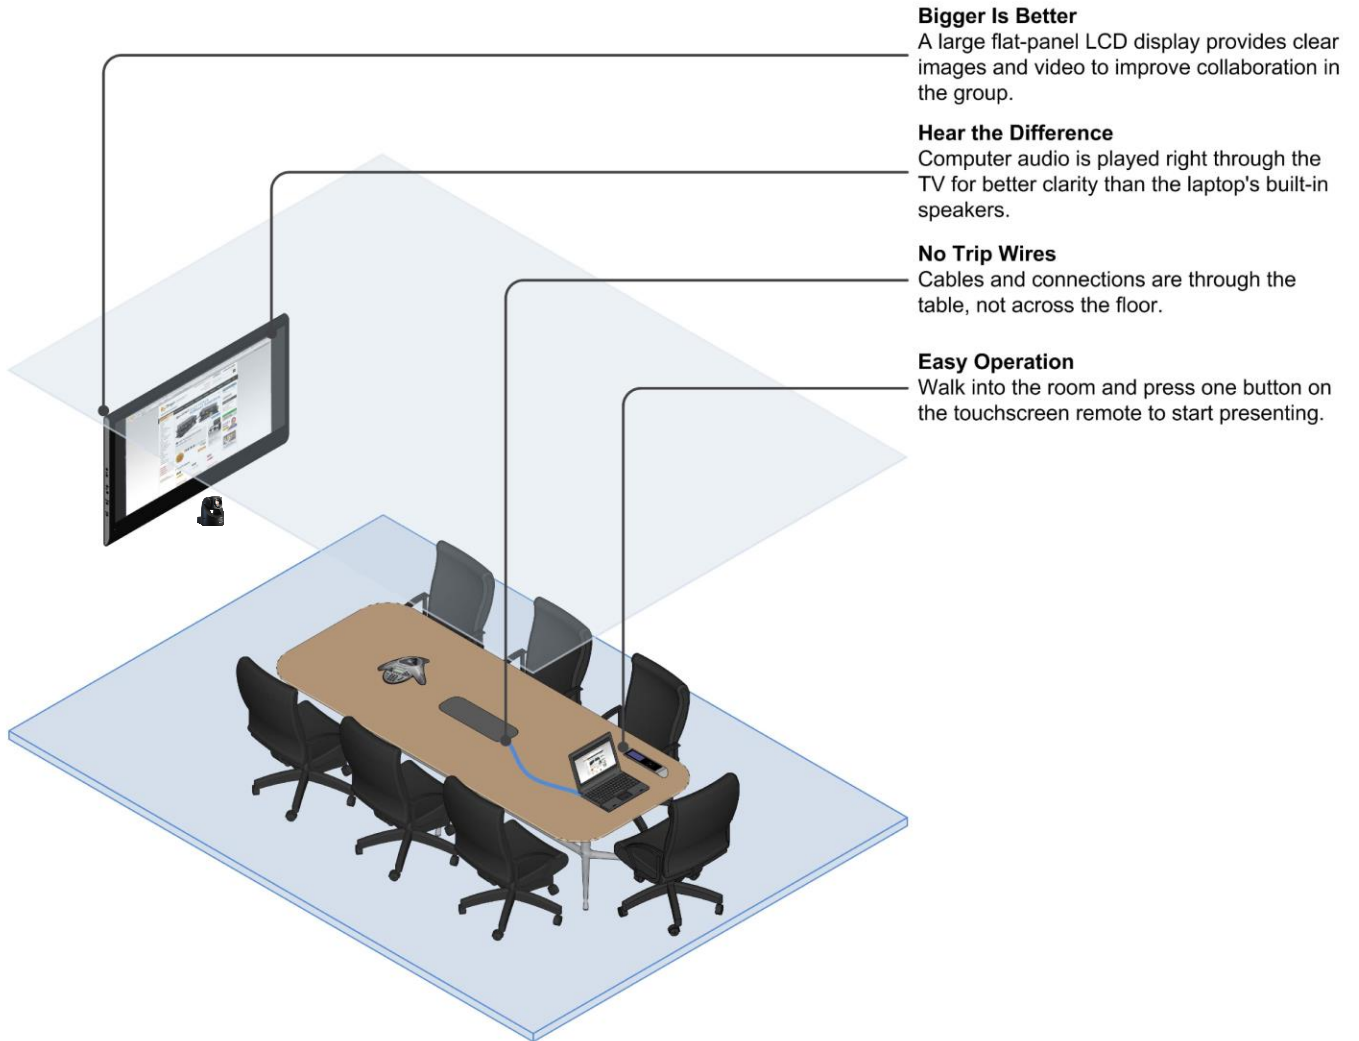

Description

This small web conferencing room is the perfect choice for an entry-level integrated video conference system. A dedicated computer makes it easy to use web chats such as Skype, Webex and GoToMeeting, while the LCD display gives everyone a great view. A conference phone interface provides crystal-clear audio, and operation is simplified thanks to an easy to use touchscreen.

Features

- Large flat panel LCD display
- Nearus Web Conferencing Camera
- Computer connections hidden inside conference table
- Simple operation using Pro Control touchscreen remote