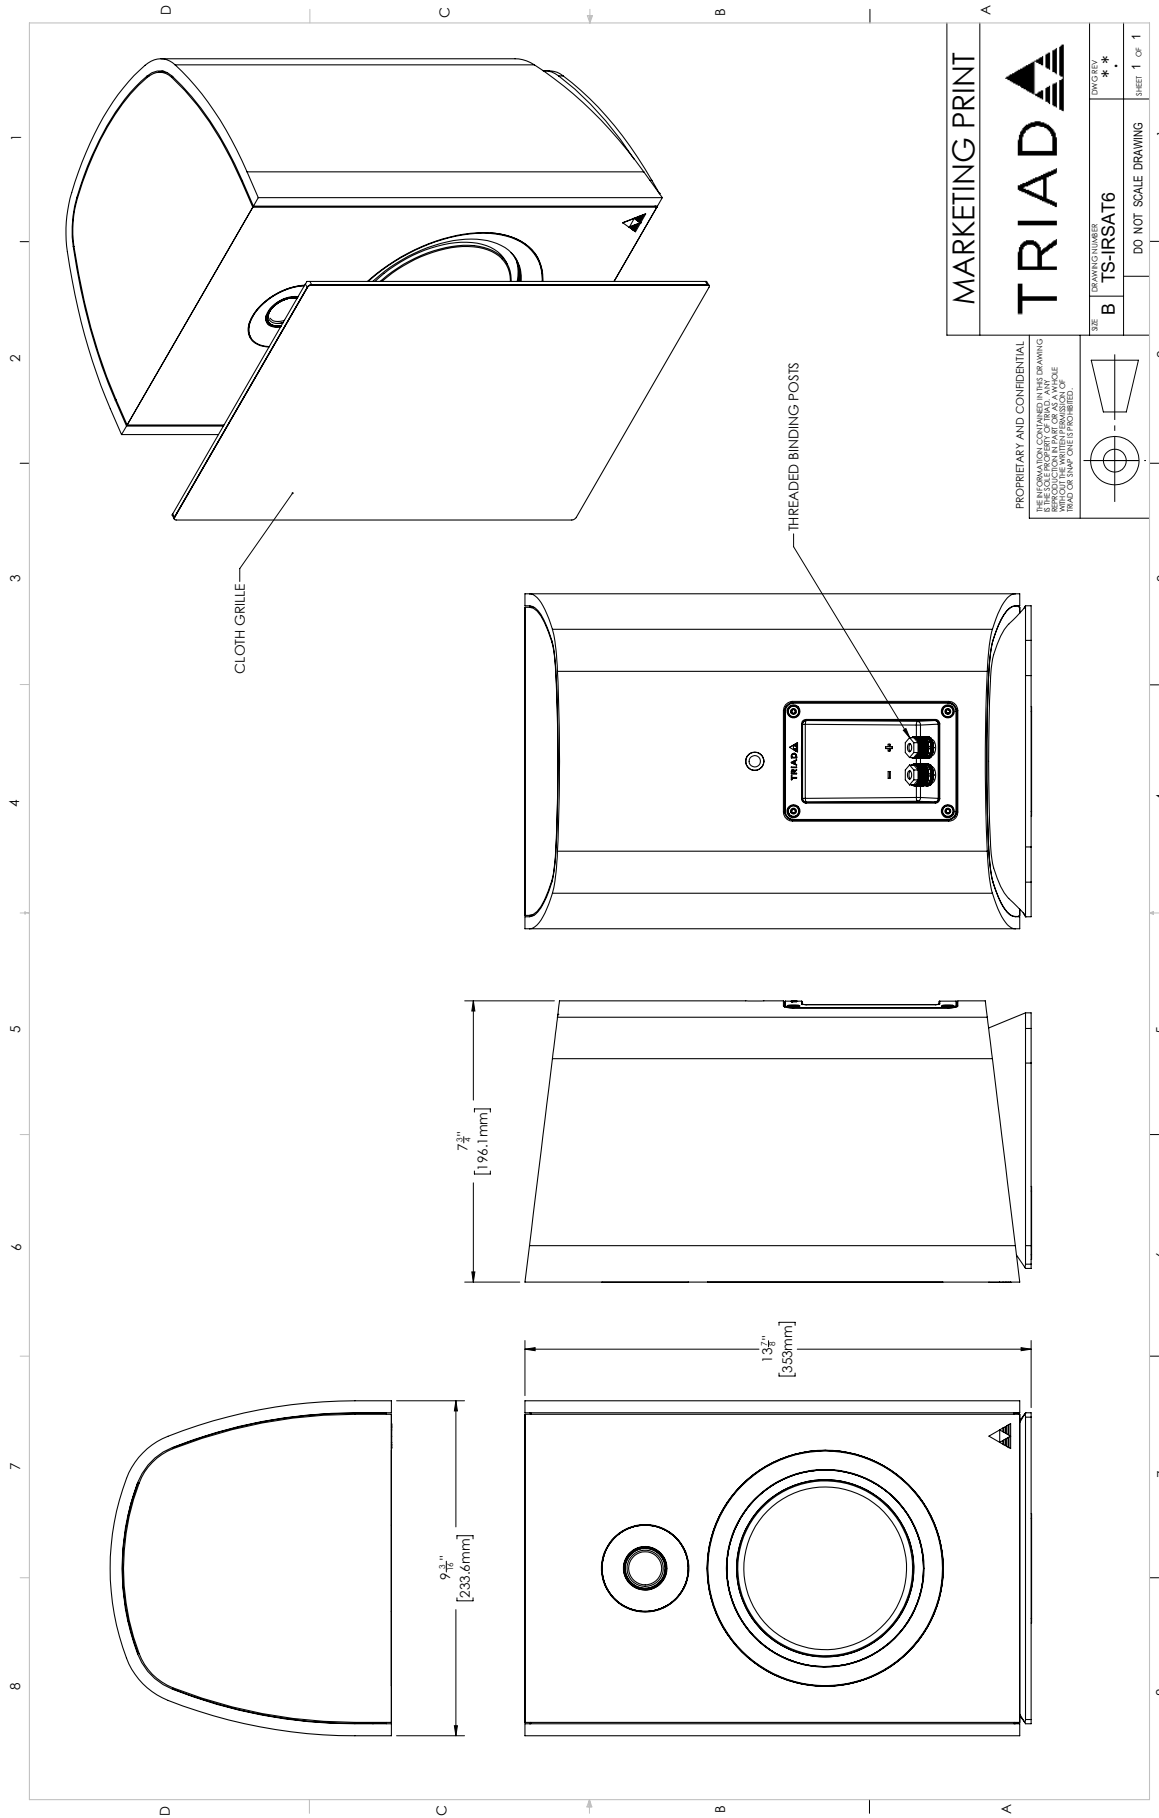

SIZE
B

DWG NO.

MARKETING PRINT

DRAWING NUMBER		DRAWING	
B TS-IRSAT5		***	
DO NOT SCALE DRAWING		SHEET 1 OF 1	

PROPRIETARY AND CONFIDENTIAL
 THIS DRAWING IS THE PROPERTY OF TRIAD, INC.
 IT IS TO BE USED ONLY FOR THE PROJECT AND SCALE
 INDICATED. REPRODUCTION OR TRANSMISSION OF
 THIS DRAWING IN ANY MANNER WITHOUT THE WRITTEN
 PERMISSION OF TRIAD, INC. IS PROHIBITED.