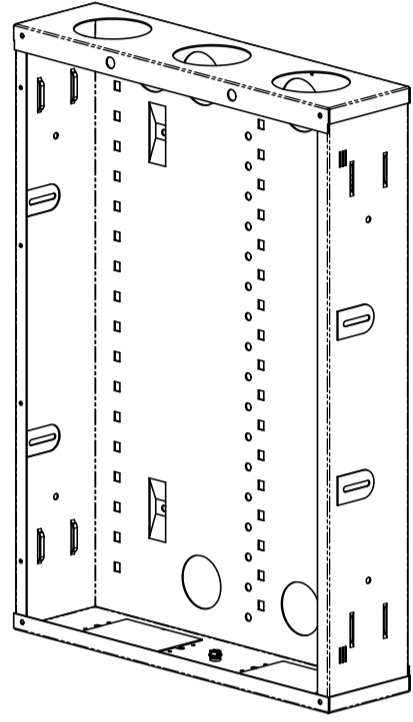

2

1

20" ENCLOSURE

20" ENCLOSURE w/HINGED COVER

w/SCREW ON DOOR

B

B

A

on·Q

legrand®

P.O. Box 60907
 Middletown, PA 17106-0907
 1-800-321-2343

TITLE:

2IN ENCLOSURE W/HINGED COVER AND LOCK

SIZE A	DWG NO EN2050	FILE NAME CD-EN2050	CUST REV A
REVISED DATE 10/26/17	SCALE NONE	SHEET 1 OF 1	