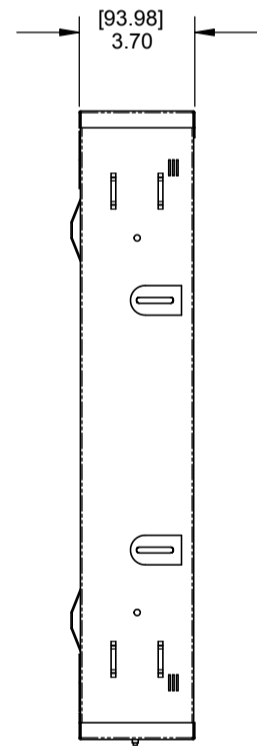

2

1

20" ENCLOSURE

20" ENCLOSURE w/HINGED COVER

w/SCREW ON DOOR

B

B

A

on·Q

legrand®

P.O. Box 60907
 Middletown, PA 17106-0907
 1-800-321-2343

TITLE:

2IN ENCLOSURE W/HINGED COVER AND LOCK

SIZE A	DWG NO EN2050	FILE NAME CD-EN2050	CUST REV A
REVISED DATE 10/26/17	SCALE NONE	SHEET 1 OF 1	