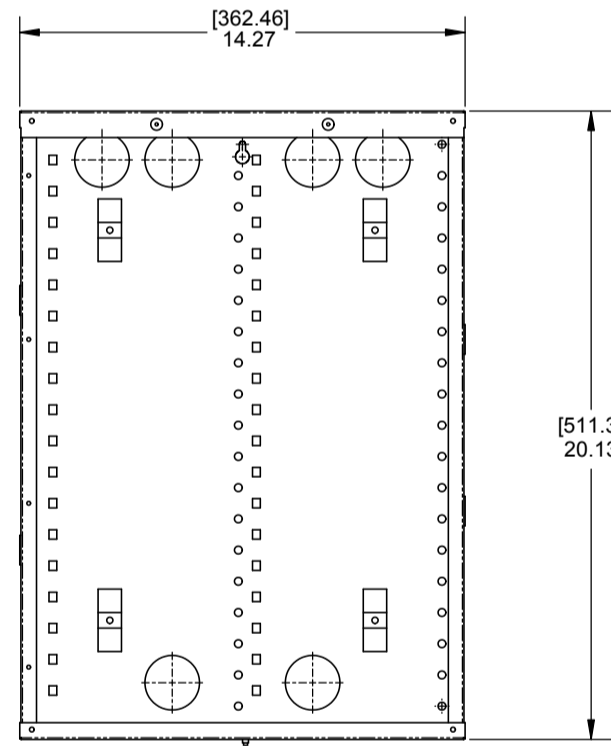

2

1

20" ENCLOSURE

20" ENCLOSURE w/HINGED COVER

w/SCREW ON DOOR

B

B

A

on·Q

legrand®

P.O. Box 60907
 Middletown, PA 17106-0907
 1-800-321-2343

TITLE:

2IN ENCLOSURE W/HINGED COVER AND LOCK

SIZE A	DWG NO EN2050	FILE NAME CD-EN2050	CUST REV A
REVISED DATE 10/26/17	SCALE NONE	SHEET 1 OF 1	