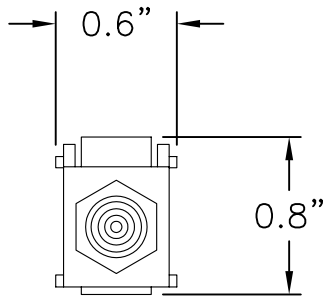

2

1

NOTES:

1. MATERIAL: ABS
2. UL LISTED
3. APPLICATIONS: AUDIO CONNECTIONS
4. COLORS AVAILABLE: IVORY, BROWN, BLACK, LIGHT ALMOND ,WHITE
5. CONNECTORS ARE GOLD PLATED BRONZE

B

B

A

A

PROPRIETARY AND CONFIDENTIAL
THE INFORMATION CONTAINED
IN THIS DRAWING IS THE SOLE
PROPERTY OF On-Q/LEGRAND.
ANY REPRODUCTION IN PART OR
AS A WHOLE WITHOUT THE WRITTEN
PERMISSION OF On-Q/LEGRAND
IS PROHIBITED. DRAWING IS SUBJECT
TO CHANGE WITHOUT NOTICE.

on·Q

legrand

P.O. Box 60907
Middletown, PA 17106-0907
1-800-321-2343

TITLE:

**KEYSTONE WHITE
RCA TO F-CONNECTOR**

SIZE A	DWG NO WP3461	FILE NAME CD-WP3461	CUST REV 1
REVISED DATE 11/09/07	SCALE NONE	SHEET 1 OF 1	

2

1