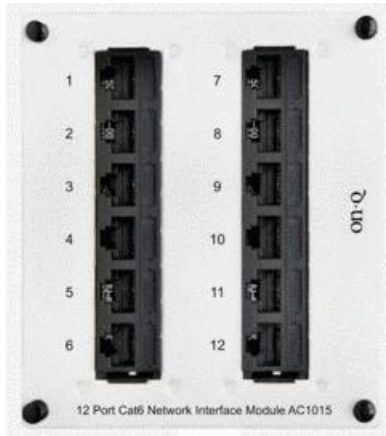

On-Q
12-Port Cat 6 Network Interface Module
Part No. AC1015

Easily switch an outlet from Voice to Data or from Data to Voice with this Cat 6e Network Interface Module.

Features & Benefits

Small target mounts discreetly outside of entertainment center using double-sided tape

Provides easily configured interface for any Cat 6 based modules.

Comes with 2-bay Bracket for simple mounting in On-Q style enclosure.

Connectivity for 12 data network or voice connections.

Allows home network to be reconfigured with patch panel simplicity.

Color coded label for easy T568A termination

Specifications

General Info

Product Line	On-Q	UPC Number	804428029670
--------------	------	------------	--------------

Country Of Origin	China
-------------------	-------