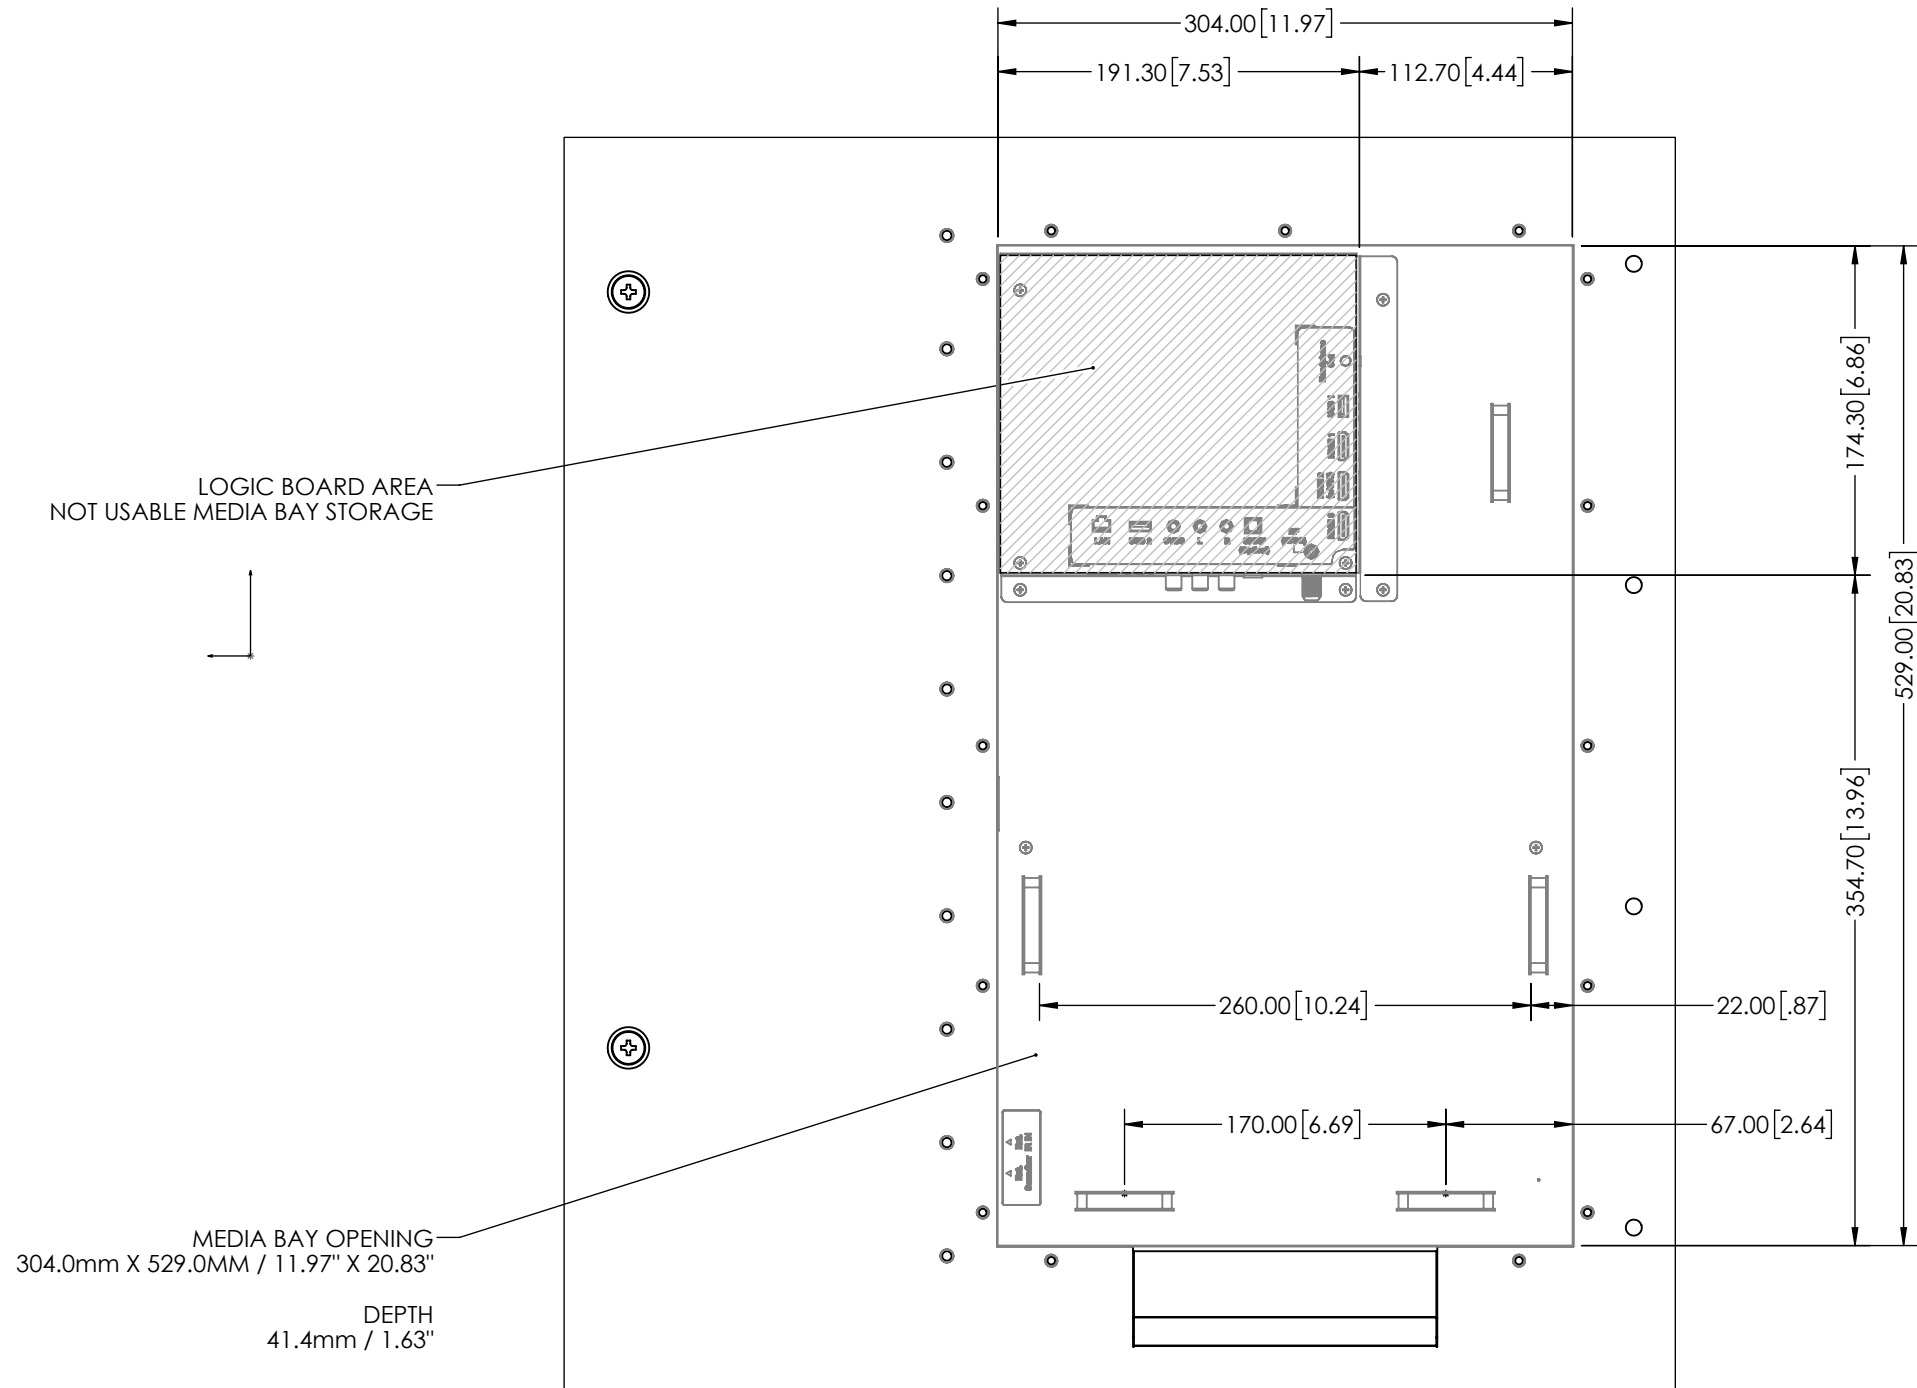

SHEET 1 OF 3

The information herein is the property of SunBriteTV. No portion of this data shall be released, disclosed, used, or duplicated for any purposes without the written consent of SunBriteTV.

FRACTIONS	DECIMALS	ANGLES
±.030	.X ± .05	± 1°
	.XX ± .03	
	.XXX ± .010	

UNLESS OTHERWISE SPECIFIED
DIMENSIONS ARE IN INCHES

TITLE SUNBRITE SOLIS 4K FULL-SUN OUTDOOR SMART TV - 75			
SIZE B	SCALE N/A	PART # SB-FS-75-BL	REV **
SHEET 2 OF 3			

LOGIC BOARD AREA
NOT USABLE MEDIA BAY STORAGE

MEDIA BAY OPENING
304.0mm X 529.0MM / 11.97" X 20.83"

DEPTH
41.4mm / 1.63"

The information herein is the property of SunBriteTV. No portion of this data shall be released, disclosed, used, or duplicated for any purposes without the written consent of SunBriteTV.

FRACTIONS	DECIMALS	ANGLES
±.030	.X ± .05	± 1°
	.XX ± .03	
	.XXX ± .010	

UNLESS OTHERWISE SPECIFIED
DIMENSIONS ARE IN INCHES

TITLE
**SUNBRITE SOLIS 4K FULL-SUN
OUTDOOR SMART TV - 75**

SIZE B	SCALE N/A	PART # SB-FS-75-BL	REV **
-----------	--------------	------------------------------	-----------