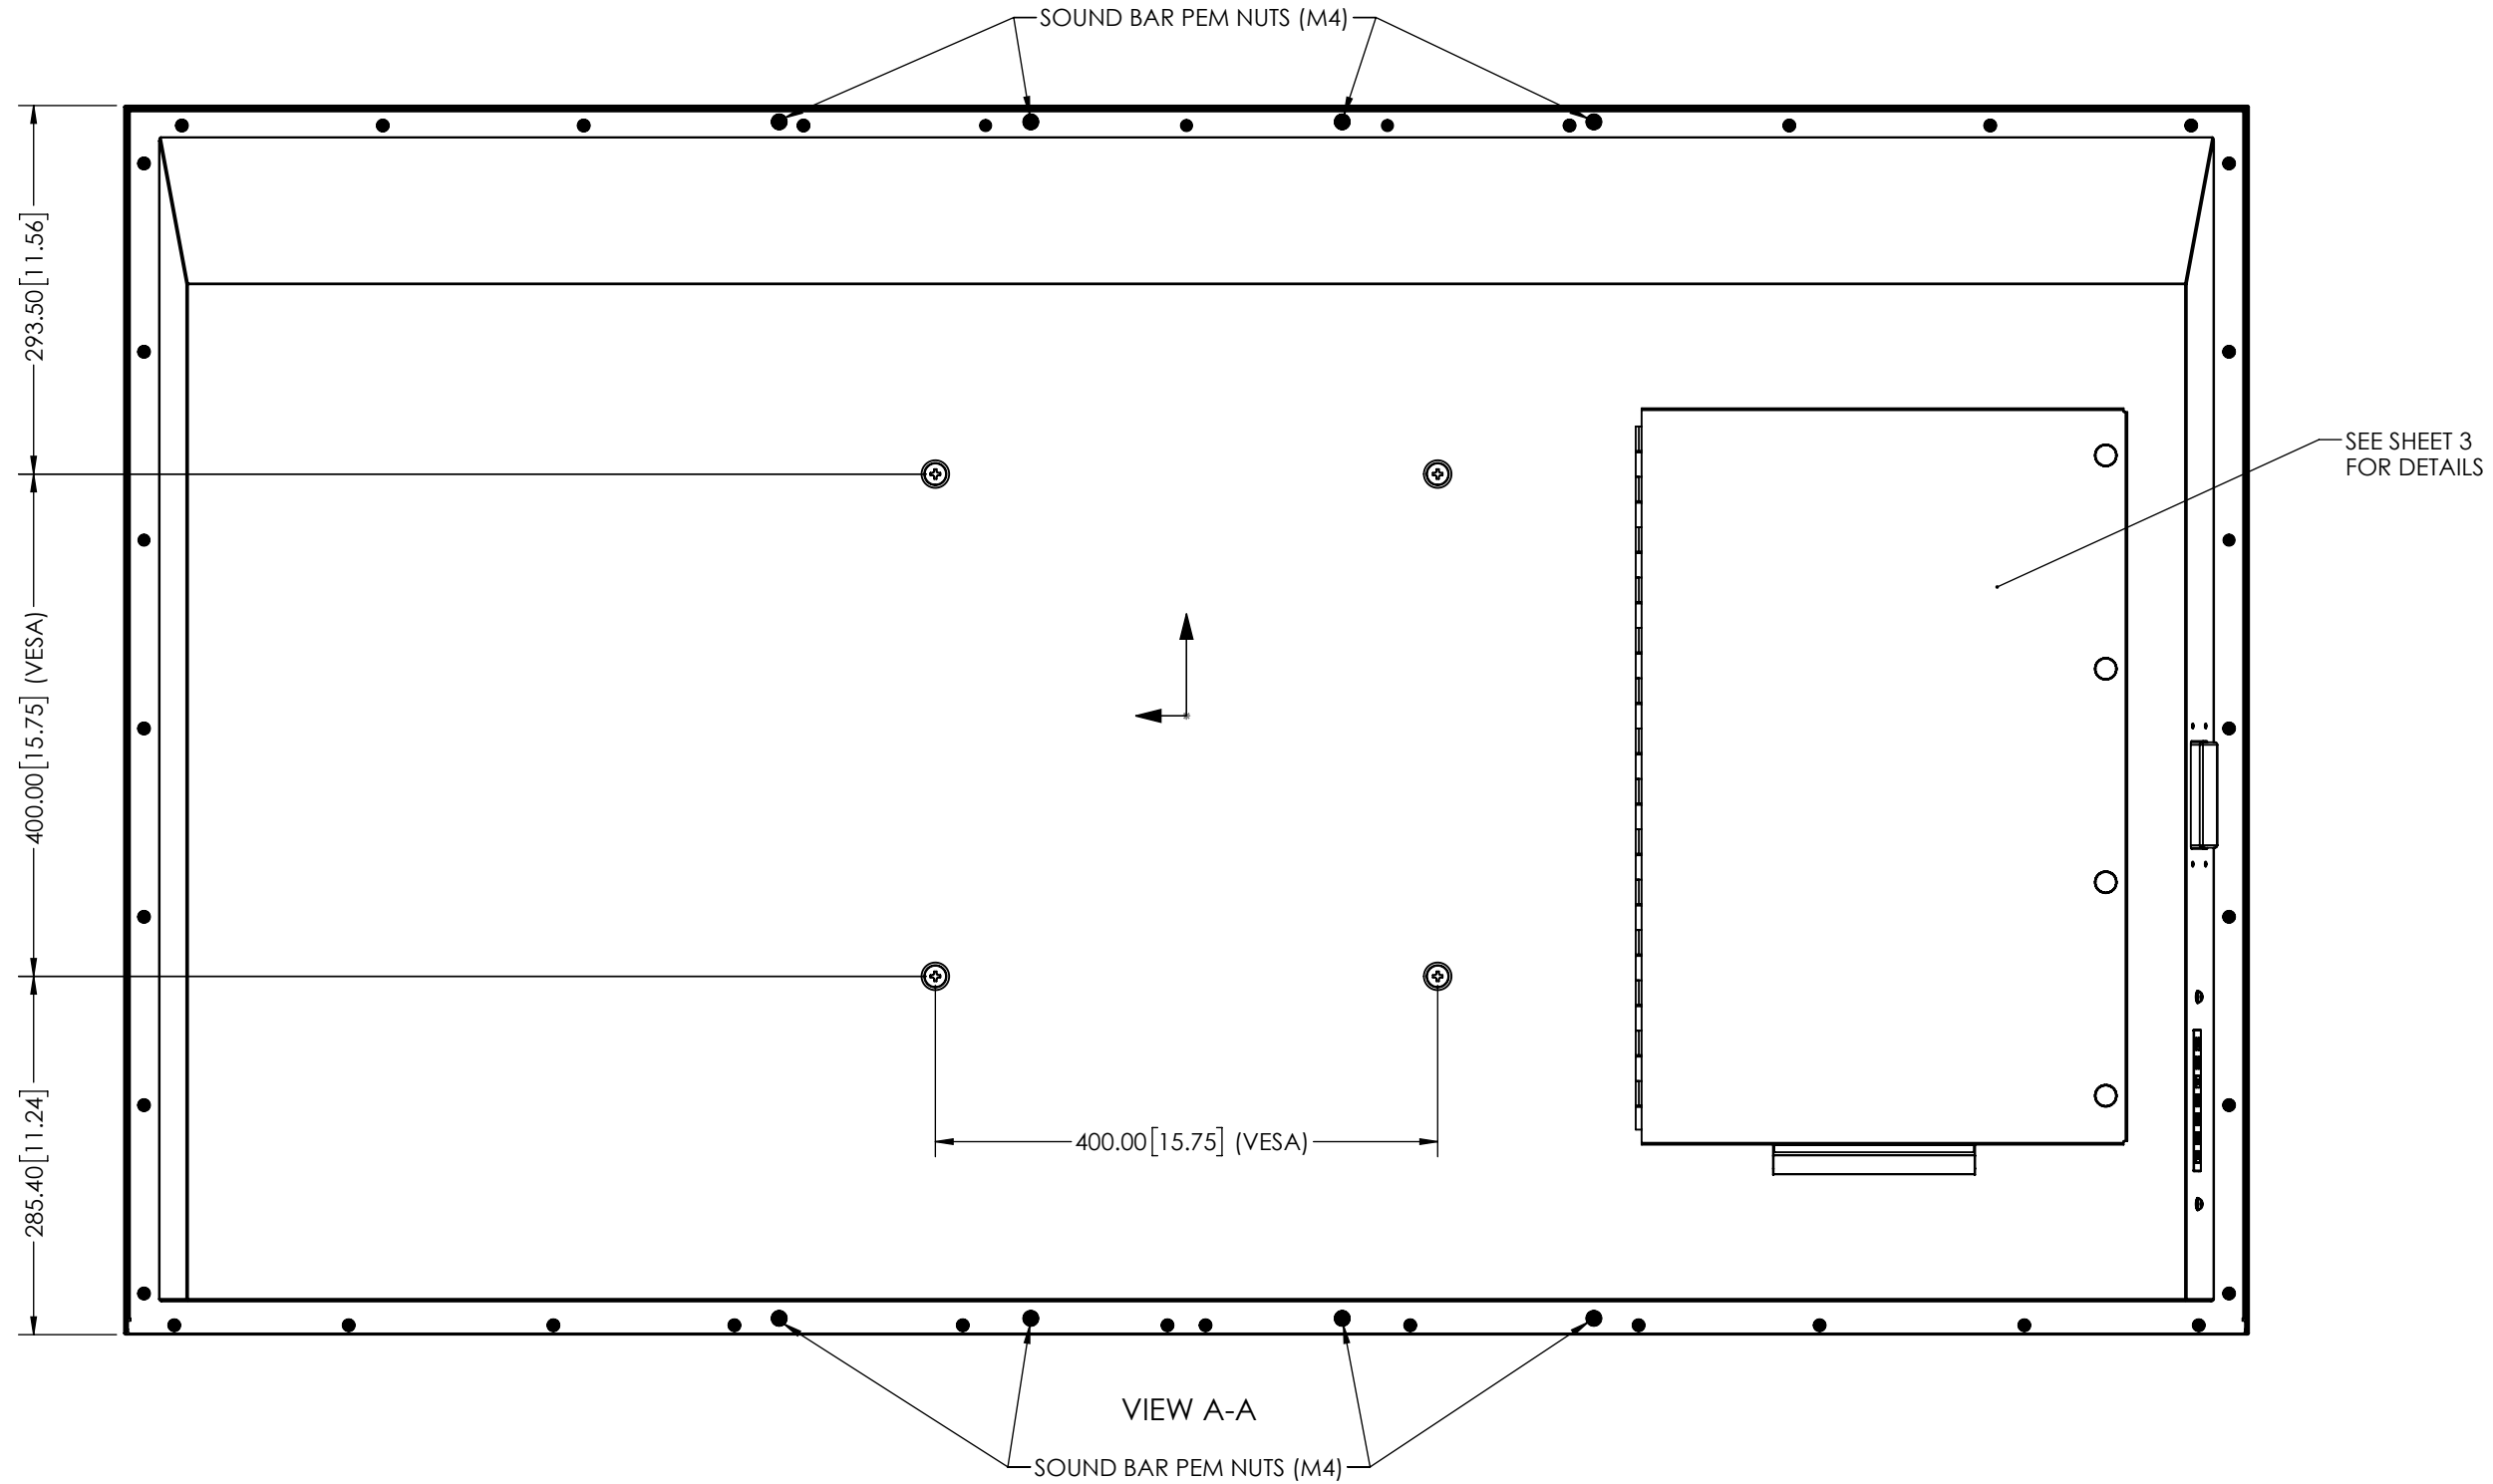

The information herein is the property of SunBriteTV. No portion of this data shall be released, disclosed, used, or duplicated for any purposes without the written consent of SunBriteTV.

FRACTIONS	DECIMALS	ANGLES
±.030	.X ± .05	± 1°
	.XX ± .03	
	.XXX ± .010	

UNLESS OTHERWISE SPECIFIED
DIMENSIONS ARE IN INCHES

TITLE SUNBRITE SOLIS 4K FULL-SUN OUTDOOR SMART TV - 75			
SIZE B	SCALE N/A	PART # SB-FS-75-BL	REV **
SHEET 2 OF 3