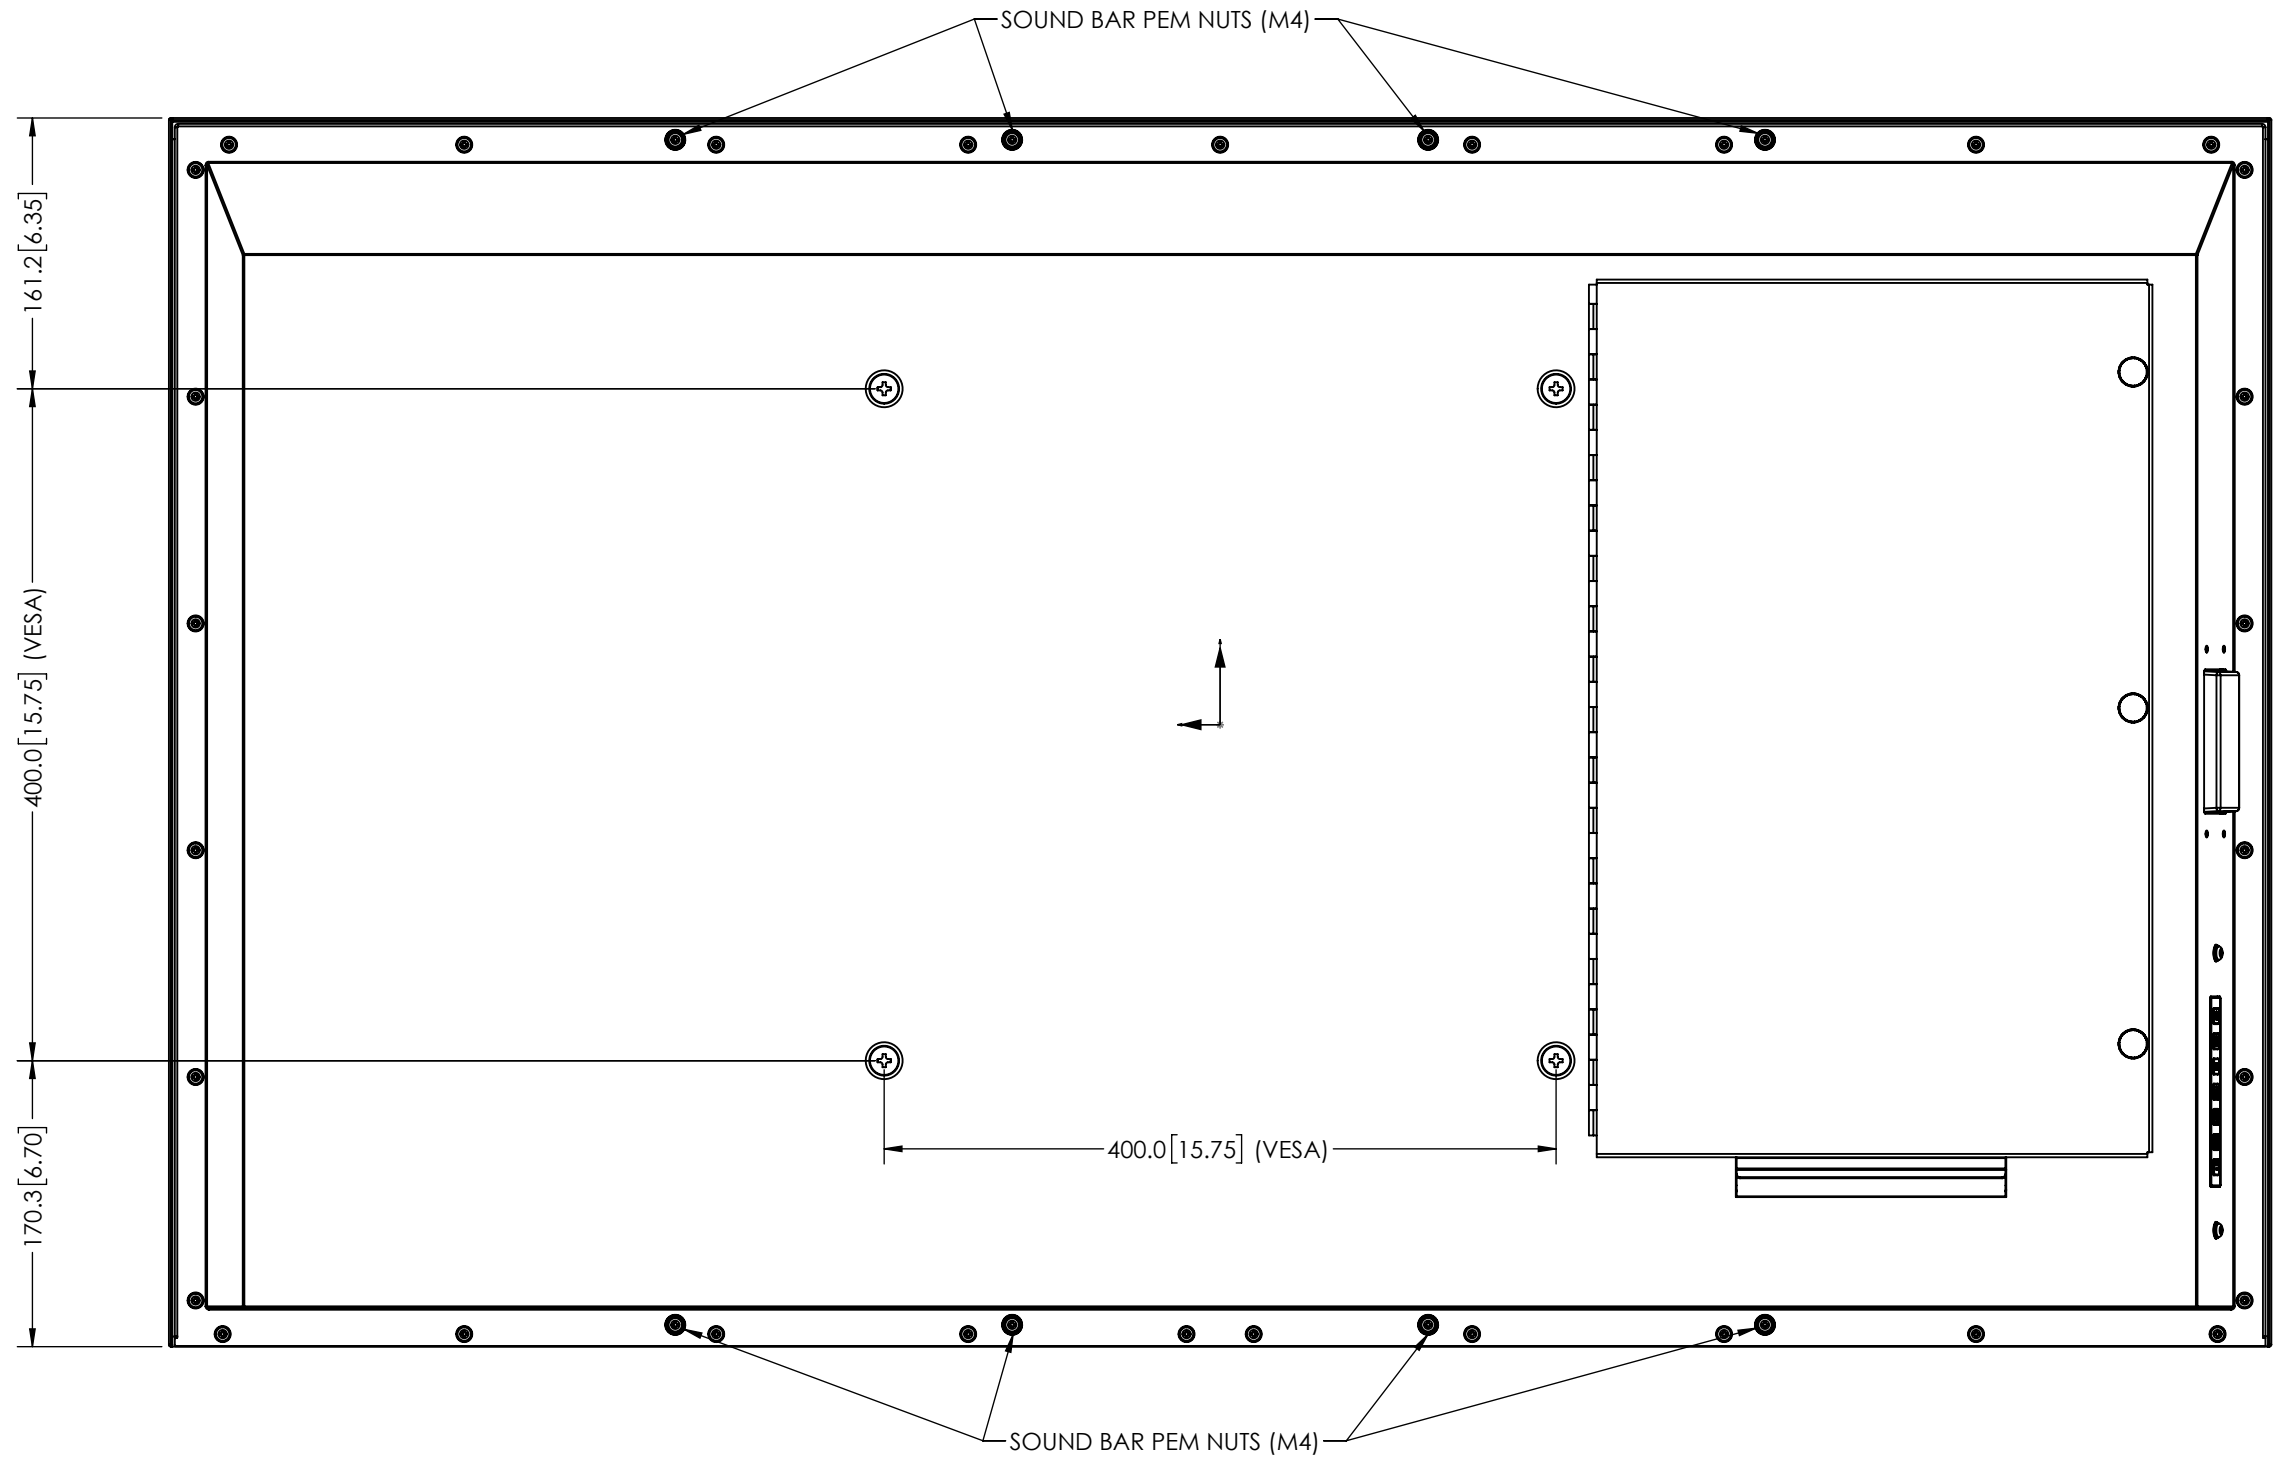

UNLESS OTHERWISE SPECIFIED
DIMENSIONS ARE IN INCHES

TITLE SUNBRITE SOLIS 4K FULL-SUN OUTDOOR SMART TV - 55			
SIZE B	SCALE N/A	PART # SB-FS-55-BL	REV **
SHEET 1 OF 3			

VIEW A-A

The information herein is the property of SunBriteTV. No portion of this data shall be released, disclosed, used, or duplicated for any purposes without the written consent of SunBriteTV.

FRACTIONS	DECIMALS	ANGLES
±.030	.X ± .05	± 1°
	.XX ± .03	
	.XXX ± .010	

UNLESS OTHERWISE SPECIFIED DIMENSIONS ARE IN INCHES

TITLE
**SUNBRITE SOLIS 4K FULL-SUN
 OUTDOOR SMART TV - 55**

SIZE B	SCALE N/A	PART # SB-FS-55-BL	REV **
-----------	--------------	------------------------------	-----------

SHEET 2 OF 3

LOGIC BOARD AREA
NOT USABLE MEDIA BAY STORAGE

MEDIA BAY OPENING
268.0mm X 481.5MM / 10.5" X 18.9"

DEPTH
41.4mm / 1.63"

The information herein is the property of SunBriteTV. No portion of this data shall be released, disclosed, used, or duplicated for any purposes without the written consent of SunBriteTV.