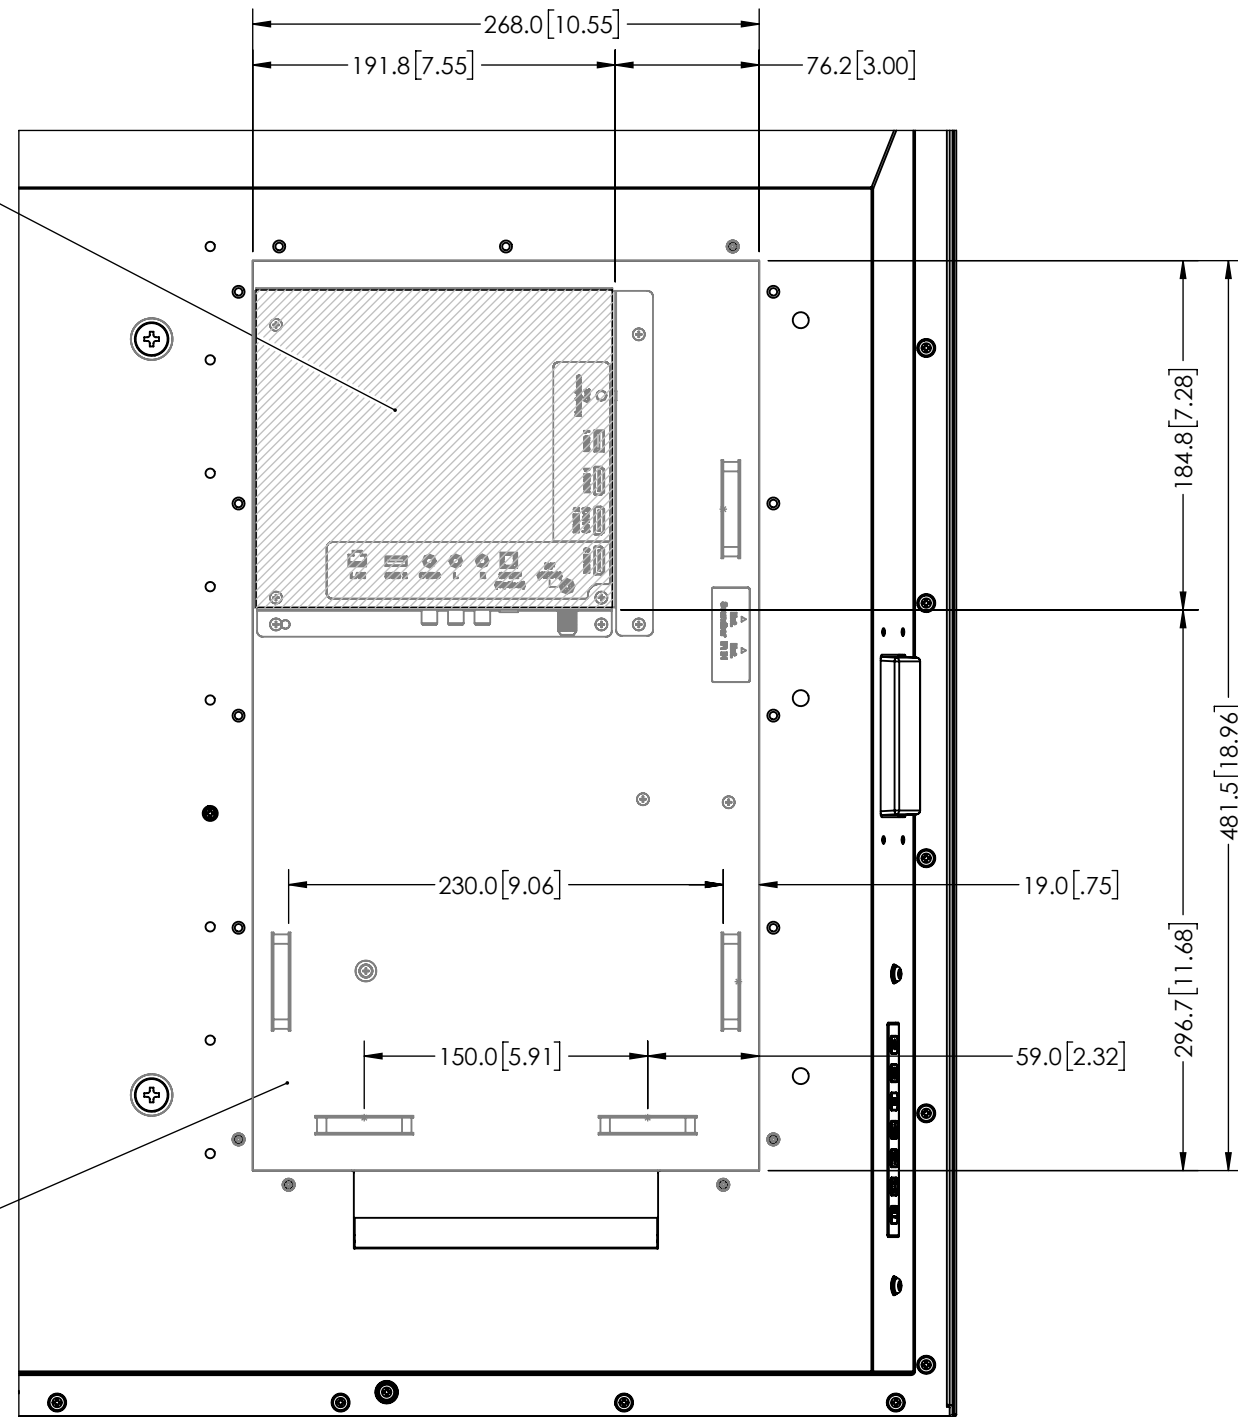

UNLESS OTHERWISE SPECIFIED
DIMENSIONS ARE IN INCHES

TITLE SUNBRITE SOLIS 4K FULL-SUN OUTDOOR SMART TV - 55			
SIZE B	SCALE N/A	PART # SB-FS-55-BL	REV **
SHEET 1 OF 3			

VIEW A-A

The information herein is the property of SunBriteTV. No portion of this data shall be released, disclosed, used, or duplicated for any purposes without the written consent of SunBriteTV.

FRACTIONS	DECIMALS	ANGLES
±.030	.X ± .05	± 1°
	.XX ± .03	
	.XXX ± .010	

UNLESS OTHERWISE SPECIFIED DIMENSIONS ARE IN INCHES

TITLE
**SUNBRITE SOLIS 4K FULL-SUN
 OUTDOOR SMART TV - 55**

SIZE B	SCALE N/A	PART # SB-FS-55-BL	REV **
-----------	--------------	------------------------------	-----------

SHEET 2 OF 3

LOGIC BOARD AREA
NOT USABLE MEDIA BAY STORAGE

MEDIA BAY OPENING
268.0mm X 481.5MM / 10.5" X 18.9"

DEPTH
41.4mm / 1.63"

The information herein is the property of SunBriteTV. No portion of this data shall be released, disclosed, used, or duplicated for any purposes without the written consent of SunBriteTV.