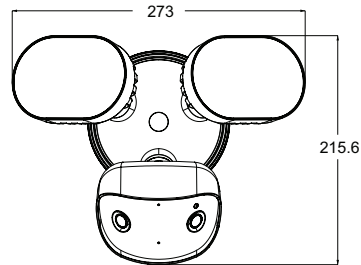

Dimensions

Unit: mm

Summary

Combining advanced surveillance features with active deterrence, the Luma 720 Series POE Floodlight Camera delivers enhanced safety, reliability, and performance. With Power over Ethernet (PoE) connectivity, this model is ideal for professional installs where consistent power and network stability are critical.

Unlike traditional single-lens cameras, the 720 Series features a dual-lens design that delivers a wider field of view and higher-resolution imaging across a broader area — perfect for full coverage of driveways, yards, or large outdoor zones.

Integrated floodlight illumination and hybrid night vision give you full control over nighttime footage. Choose traditional IR for wide-area black-and-white visibility, or switch to full-color mode using powerful built-in floodlights that highlight important details like faces, vehicles, and clothing.

Accessory Compatibility

LUM-A20-JB-VF-BTB

LUM-A20-JB-VF-BTW

Specifications

Specifications	LUM-720-IP-FLDW	LUM-720-IP-FLDB
Color	White	Black
Image Sensor	7MP (Dual 4MP 1/1/8") CMOS	7MP (Dual 4MP 1/1/8") CMOS
Maximum Resolution	4560×1520	4560×1520
Frame Rate	30fps	30fps
Shutter Speed	1 - 1/16000 sec	1 - 1/16000 sec
Minimum Illumination	0.001 Lux @ F1.6, AGC ON 0 Lux with IR 0 Lux with LED	0.001 Lux @ F1.6, AGC ON 0 Lux with IR 0 Lux with LED
Aperture	F1.0	F1.0
Field of View	Horizontal: 200° Vertical: 60°	Horizontal: 200° Vertical: 60°
Focus	Fixed	Fixed
IR Range	30m (98ft)	30m (98ft)
White LED Range	15m (50ft)	15m (50ft)
Lumens	2500 Lumens per Light Module	2500 Lumens per Light Module
WDR	>100dB	>100dB
Backlight Compensation	Yes	Yes
Highlight Compensation	Yes	Yes
DNR	2D/3D DNR	2D/3D DNR
S/N Ratio	>42dB*	>42dB*