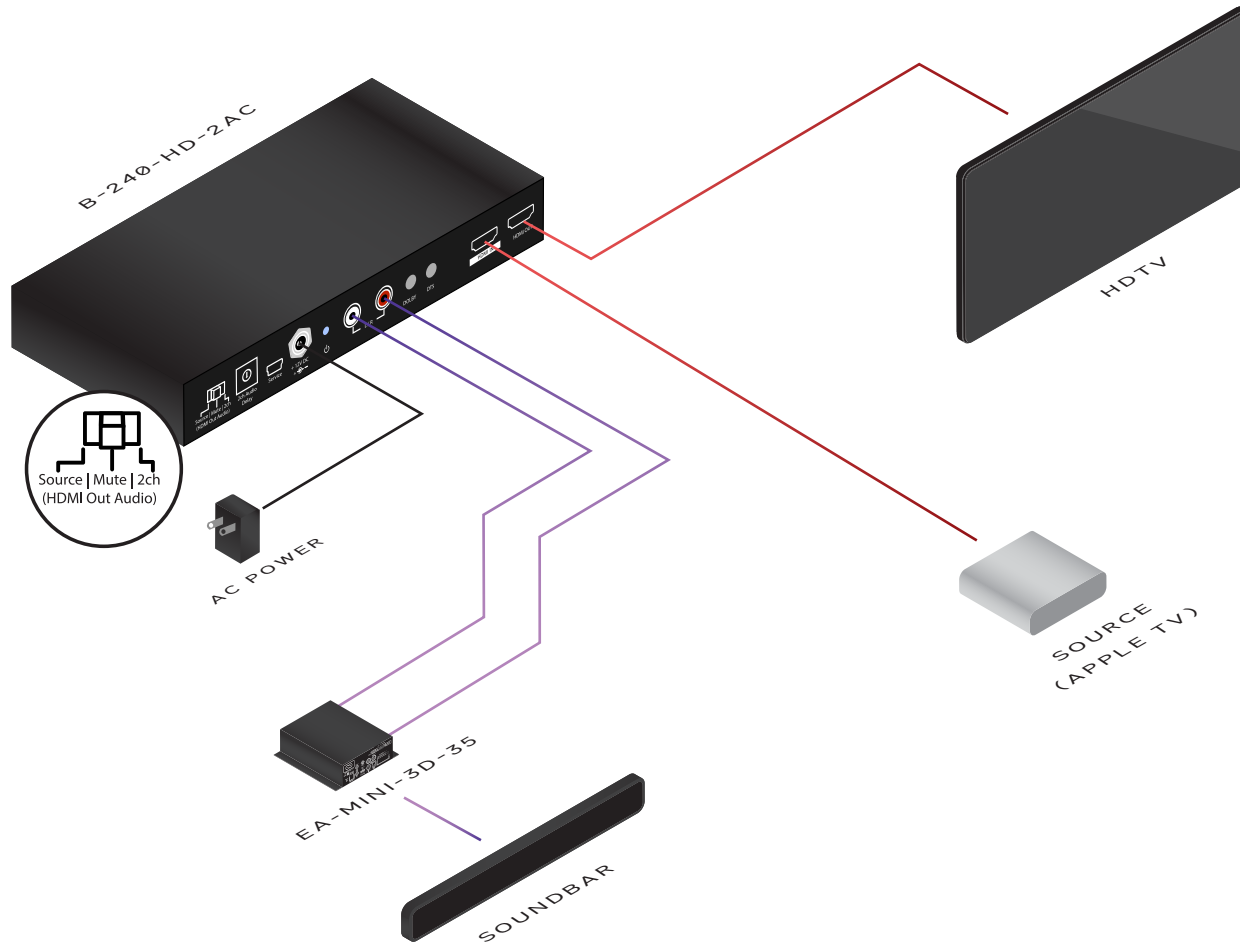

Source | Mute | 2ch
(HDMI Out Audio)

AC POWER

WHOLE HOUSE AUDIO MATRIX

MATRIX

SOURCE
(APPLE TV)

AV RECEIVER

HDTV

B-240-HD-2AC

HDMI

2CH ANALOG AUDIO

- HDMI
- 2CH ANALOG AUDIO