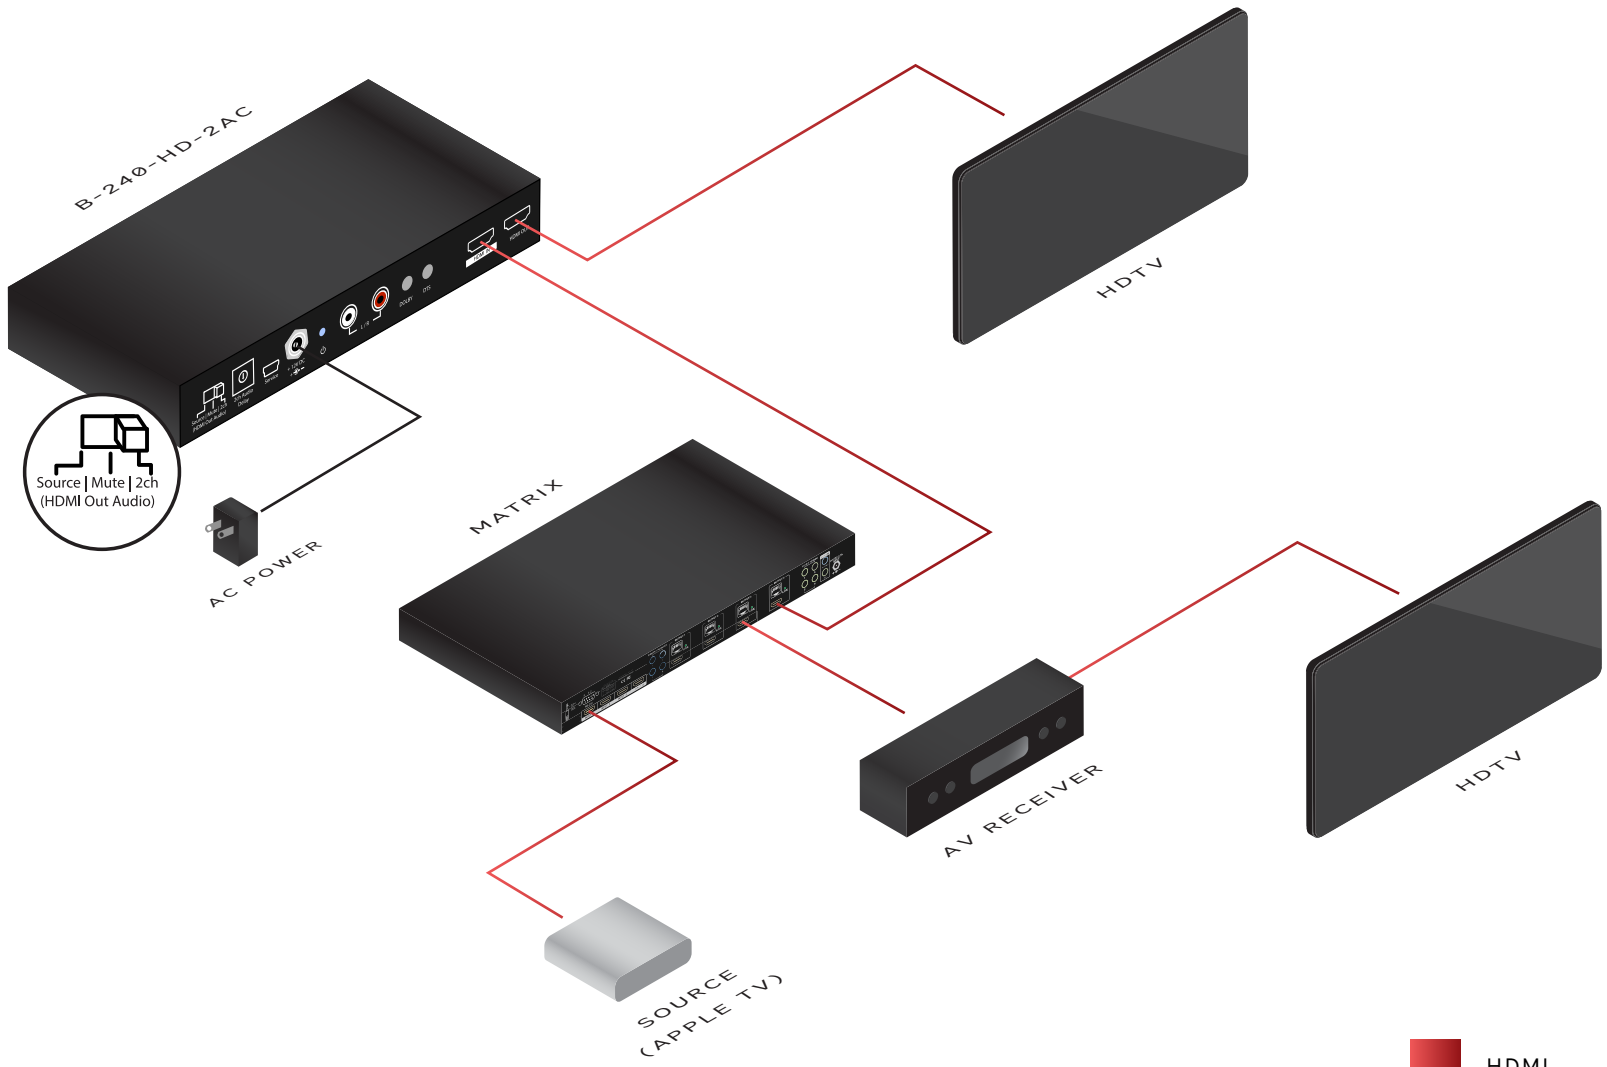

Source | Mute | 2ch
(HDMI Out Audio)

AC POWER

WHOLE HOUSE AUDIO MATRIX

MATRIX

SOURCE
(APPLE TV)

AV RECEIVER

HDTV

B-240-HD-2AC

HDMI

2CH ANALOG AUDIO

- HDMI
- 2CH ANALOG AUDIO