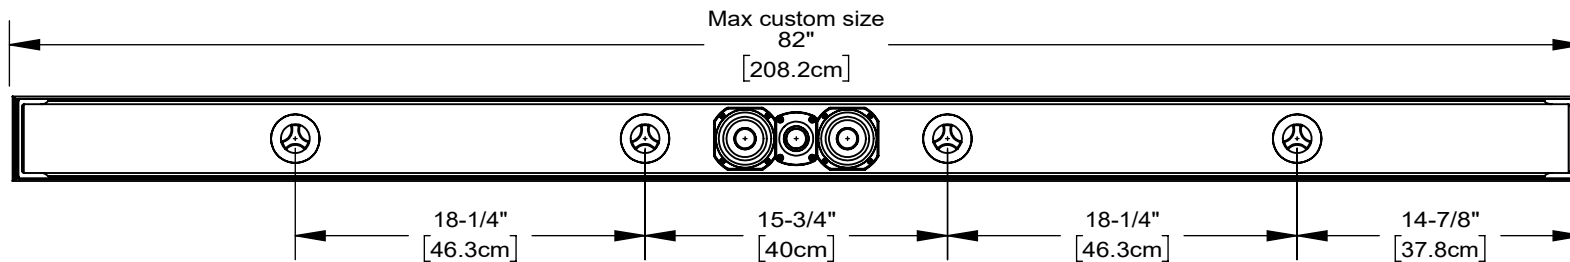

DETAIL R
SCALE 1 : 5

*2nd set of EZ mounts on soundbars > 66" only.

TRIAD
15835 NE CAMERON BLVD
PORTLAND, OR 97230
www.triadaudio.com
503-256-2600

On-Wall Micro LCR 1.0

Copyright ©2018, Control4 Corporation. All rights reserved. Control4, the Control4 logo, the 4-ball logo, Triad, and the Triad logo, are registered trademarks or trademarks of Control4 Corporation or its subsidiaries in the United States and/or other countries. All other names and brands may be claimed as the property of their respective owners. All specifications subject to change without notice