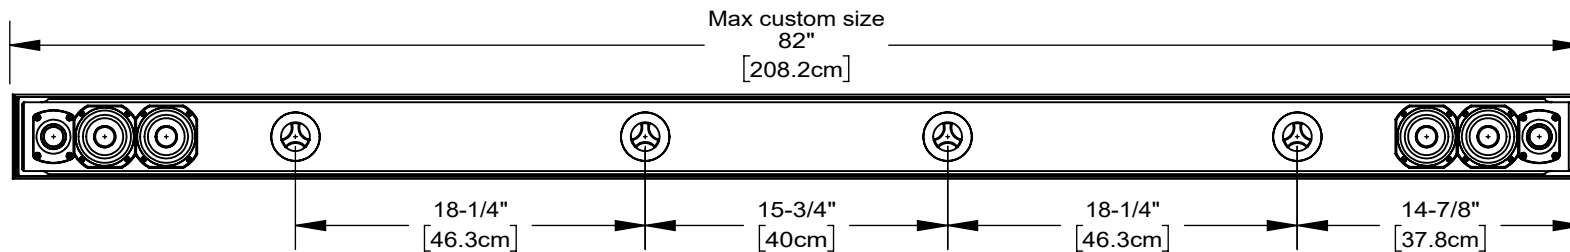

DETAIL R
SCALE 1 : 5

*2nd set of EZ mounts on soundbars > 66" only.

TRIAD
15835 NE CAMERON BLVD
PORTLAND, OR 97230
www.triadaudio.com
503-256-2600

On-Wall Micro LCR 2.0

Copyright ©2018, Control4 Corporation. All rights reserved. Control4, the Control4 logo, the 4-ball logo, Triad, and the Triad logo, are registered trademarks or trademarks of Control4 Corporation or its subsidiaries in the United States and/or other countries. All other names and brands may be claimed as the property of their respective owners. All specifications subject to change without notice