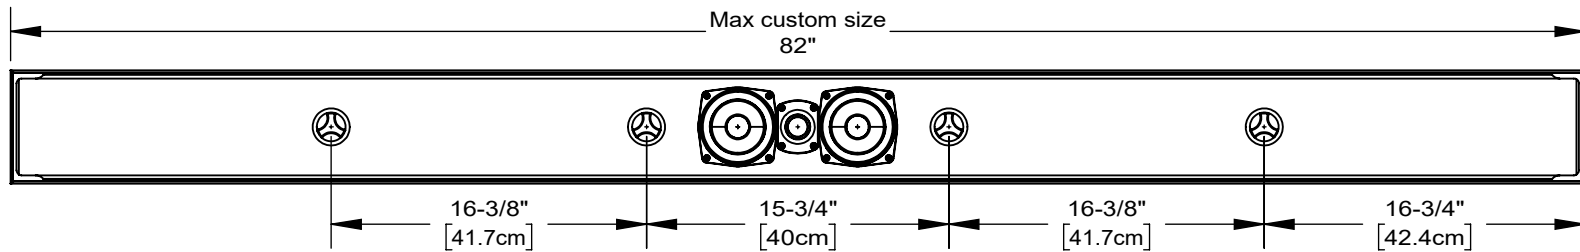

Back View

Min/standard size

Internal 1/4"-20 threads

DETAIL R  
SCALE 1 : 4

**TRIAD**  
15835 NE CAMERON BLVD  
PORTLAND, OR 97230  
[www.triadaudio.com](http://www.triadaudio.com)  
503-256-2600