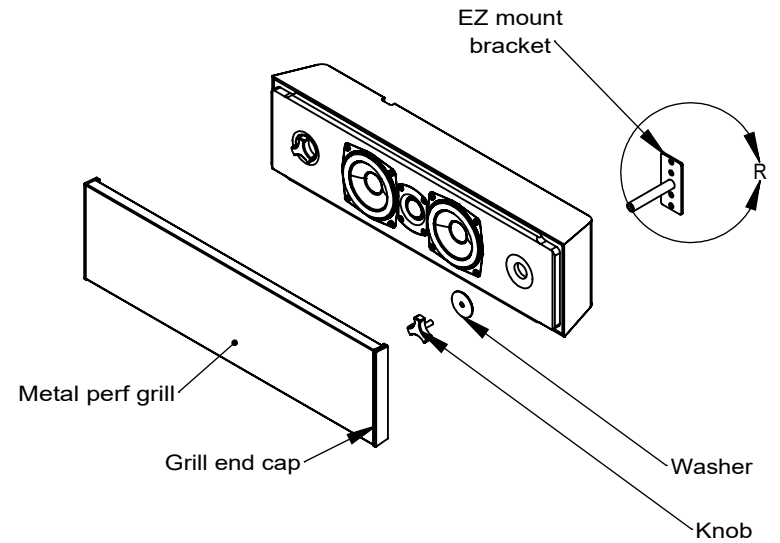

Back View

Min/standard size

Internal 1/4"-20 threads

DETAIL R  
SCALE 1 : 4

**TRIAD**  
15835 NE CAMERON BLVD  
PORTLAND, OR 97230  
[www.triadaudio.com](http://www.triadaudio.com)  
503-256-2600

## On-Wall Mini LCR 1.0

Copyright ©2018, Control4 Corporation. All rights reserved. Control4, the Control4 logo, the 4-ball logo, Triad, and the Triad logo, are registered trademarks or trademarks of Control4 Corporation or its subsidiaries in the United States and/or other countries. All other names and brands may be claimed as the property of their respective owners. All specifications subject to change without notice