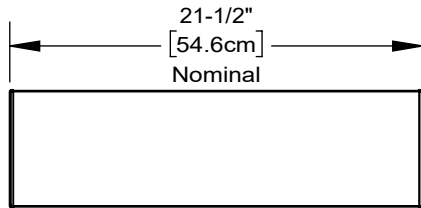

Back View

Min/standard size

Internal 1/4"-20 threads

DETAIL R  
SCALE 1 : 4

**TRIAD**  
15835 NE CAMERON BLVD  
PORTLAND, OR 97230  
[www.triadaudio.com](http://www.triadaudio.com)  
503-256-2600