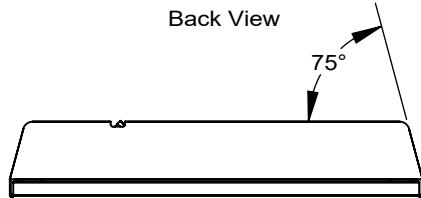

Back View

Min/standard size

Internal 1/4"-20 threads

DETAIL R  
SCALE 1 : 4

**TRIAD**  
15835 NE CAMERON BLVD  
PORTLAND, OR 97230  
[www.triadaudio.com](http://www.triadaudio.com)  
503-256-2600