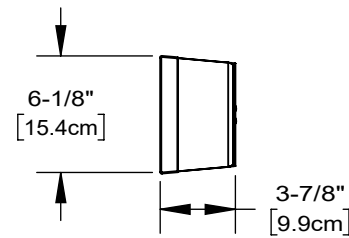

Back View

Min/standard size

Internal 1/4"-20 threads

DETAIL R  
SCALE 1 : 4

**TRIAD**  
15835 NE CAMERON BLVD  
PORTLAND, OR 97230  
[www.triadaudio.com](http://www.triadaudio.com)  
503-256-2600