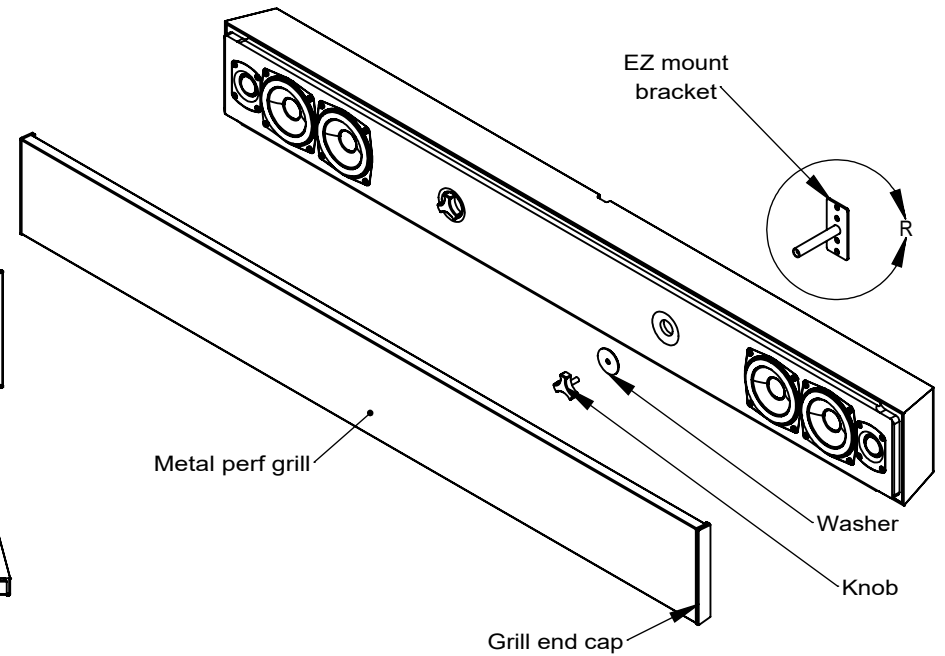

Back View

75°

50"
[127cm]
Nominal

Min/standard size

Metal perf grill

EZ mount
bracket

Washer

Knob

Grill end cap

6-1/8"
[15.4cm]

3-7/8"
[9.9cm]
Overall

Internal 1/4"-20
threads

DETAIL R
SCALE 1 : 4

Max custom size
82"

16-3/8"
[41.7cm]

15-3/4"
[40cm]

16-3/8"
[41.7cm]

16-3/4"
[42.4cm]

TRIAD
15835 NE CAMERON BLVD
PORTLAND, OR 97230
www.triadaudio.com
503-256-2600

On-Wall Mini LCR 2.0

Copyright ©2018, Control4 Corporation. All rights reserved. Control4, the Control4 logo, the 4-ball logo, Triad, and the Triad logo, are registered trademarks or trademarks of Control4 Corporation or its subsidiaries in the United States and/or other countries. All other names and brands may be claimed as the property of their respective owners. All specifications subject to change without notice