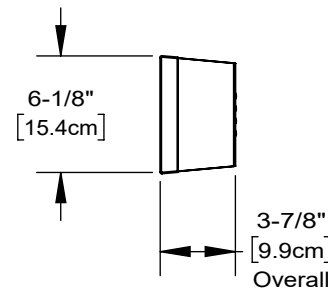

Back View

75°

50"
[127cm]
Nominal

Min/standard size

Metal perf grill

EZ mount
bracket

Washer

Knob

Grill end cap

6-1/8"
[15.4cm]

3-7/8"
[9.9cm]
Overall

Internal 1/4"-20
threads

DETAIL R
SCALE 1 : 4

Max custom size
82"

16-3/8"
[41.7cm]

15-3/4"
[40cm]

16-3/8"
[41.7cm]

16-3/4"
[42.4cm]

TRIAD
15835 NE CAMERON BLVD
PORTLAND, OR 97230
www.triadaudio.com
503-256-2600

On-Wall Mini LCR 2.0

Copyright ©2018, Control4 Corporation. All rights reserved. Control4, the Control4 logo, the 4-ball logo, Triad, and the Triad logo, are registered trademarks or trademarks of Control4 Corporation or its subsidiaries in the United States and/or other countries. All other names and brands may be claimed as the property of their respective owners. All specifications subject to change without notice