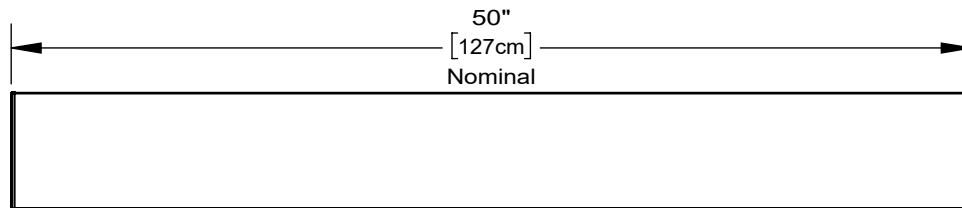

Back View

75°

50"
[127cm]
Nominal

Min/standard size

Metal perf grill

EZ mount
bracket

Washer

Knob

Grill end cap

6-1/8"
[15.4cm]

3-7/8"
[9.9cm]
Overall

Internal 1/4"-20
threads

DETAIL R
SCALE 1 : 4

Max custom size
82"

16-3/8"
[41.7cm]

15-3/4"
[40cm]

16-3/8"
[41.7cm]

16-3/4"
[42.4cm]

TRIAD
15835 NE CAMERON BLVD
PORTLAND, OR 97230
www.triadaudio.com
503-256-2600

On-Wall Mini LCR 2.0

Copyright ©2018, Control4 Corporation. All rights reserved. Control4, the Control4 logo, the 4-ball logo, Triad, and the Triad logo, are registered trademarks or trademarks of Control4 Corporation or its subsidiaries in the United States and/or other countries. All other names and brands may be claimed as the property of their respective owners. All specifications subject to change without notice