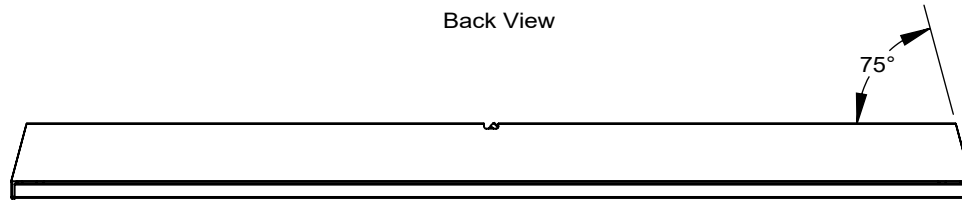

Back View

75°

50"
[127cm]
Nominal

Min/standard size

Metal perf grill

EZ mount
bracket

Washer

Knob

Grill end cap

6-1/8"
[15.4cm]

3-7/8"
[9.9cm]
Overall

Internal 1/4"-20
threads

DETAIL R
SCALE 1 : 4

Max custom size
82"

16-3/8"
[41.7cm]

15-3/4"
[40cm]

16-3/8"
[41.7cm]

16-3/4"
[42.4cm]

TRIAD
15835 NE CAMERON BLVD
PORTLAND, OR 97230
www.triadaudio.com
503-256-2600

On-Wall Mini LCR 2.0

Copyright ©2018, Control4 Corporation. All rights reserved. Control4, the Control4 logo, the 4-ball logo, Triad, and the Triad logo, are registered trademarks or trademarks of Control4 Corporation or its subsidiaries in the United States and/or other countries. All other names and brands may be claimed as the property of their respective owners. All specifications subject to change without notice