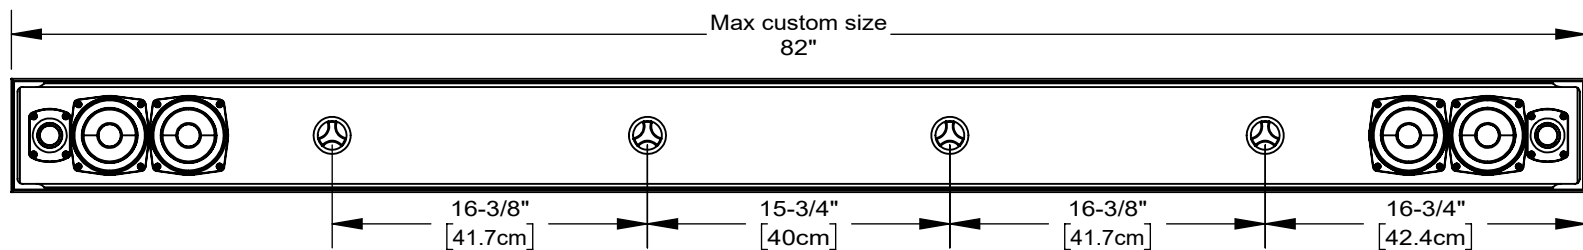

Back View

75°

50"
[127cm]
Nominal

Min/standard size

Metal perf grill

EZ mount
bracket

Washer

Knob

Grill end cap

6-1/8"
[15.4cm]

3-7/8"
[9.9cm]
Overall

Internal 1/4"-20
threads

DETAIL R
SCALE 1 : 4

Max custom size
82"

16-3/8"
[41.7cm]

15-3/4"
[40cm]

16-3/8"
[41.7cm]

16-3/4"
[42.4cm]

TRIAD
15835 NE CAMERON BLVD
PORTLAND, OR 97230
www.triadaudio.com
503-256-2600

On-Wall Mini LCR 2.0

Copyright ©2018, Control4 Corporation. All rights reserved. Control4, the Control4 logo, the 4-ball logo, Triad, and the Triad logo, are registered trademarks or trademarks of Control4 Corporation or its subsidiaries in the United States and/or other countries. All other names and brands may be claimed as the property of their respective owners. All specifications subject to change without notice