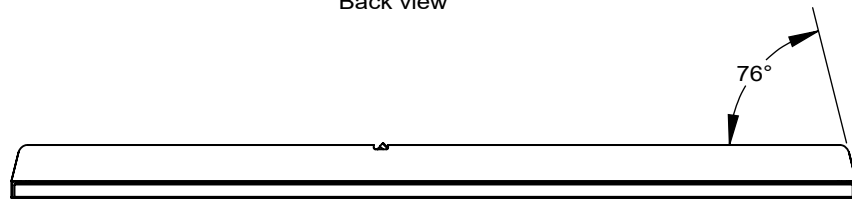

Back view

76°

44"  
[111.8cm]  
Overall

Min/standard size

6-1/8"  
[15.6cm]

2-7/8"  
[7.1cm]

Metal perf grill

Grill end cap

EZ mount bracket

Washer

Knob

Internal 1/4"-20 threads

DETAIL T  
SCALE 1 : 4

Max custom size  
82"

Varies w/ length

**TRIAD**  
15835 NE CAMERON BLVD  
PORTLAND, OR 97230  
[www.triadaudio.com](http://www.triadaudio.com)  
503-256-2600