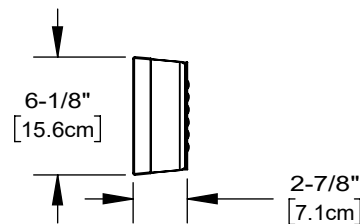

Back view

76°

44"  
[111.8cm]  
Overall

Min/standard size

6-1/8"  
[15.6cm]

2-7/8"  
[7.1cm]

Metal perf grill

Grill end cap

EZ mount bracket

Washer

Knob

Internal 1/4"-20 threads

DETAIL T  
SCALE 1 : 4

Max custom size  
82"

Varies w/ length

**TRIAD**  
15835 NE CAMERON BLVD  
PORTLAND, OR 97230  
[www.triadaudio.com](http://www.triadaudio.com)  
503-256-2600