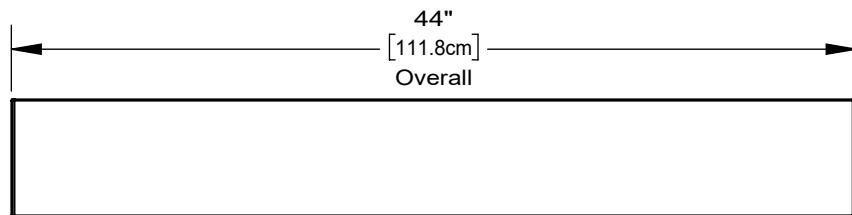

Back view

76°

44"  
[111.8cm]  
Overall

Min/standard size

6-1/8"  
[15.6cm]

2-7/8"  
[7.1cm]

Metal perf grill

Grill end cap

EZ mount bracket

Washer

Knob

Internal 1/4"-20 threads

DETAIL T  
SCALE 1 : 4

Max custom size  
82"

Varies w/ length

**TRIAD**  
15835 NE CAMERON BLVD  
PORTLAND, OR 97230  
[www.triadaudio.com](http://www.triadaudio.com)  
503-256-2600