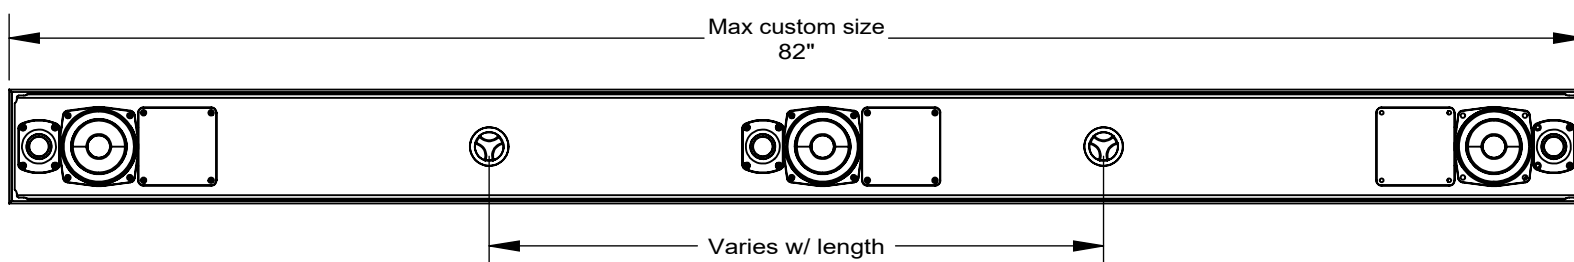

Back view

76°

44"  
[111.8cm]  
Overall

Min/standard size

6-1/8"  
[15.6cm]

2-7/8"  
[7.1cm]

Metal perf grill

Grill end cap

EZ mount bracket

Washer

Knob

Internal 1/4"-20 threads

DETAIL T  
SCALE 1 : 4

Max custom size  
82"

Varies w/ length

**TRIAD**  
15835 NE CAMERON BLVD  
PORTLAND, OR 97230  
[www.triadaudio.com](http://www.triadaudio.com)  
503-256-2600