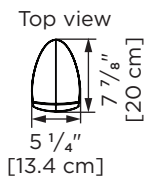

GA4 SAT

Ø 5 1/4 × 7 7/8" (Ø 13.4 × 20 cm)
26 3/4 (max) - 11 3/4 (min) × Ø 1 1/16"
(67.9 (max) - 29.8 (min) × Ø 2.7 cm)
3.4 lb (1.5 kg) (pair)
8.3 lb (3.8 kg) (pair)

GA10 SUB

-
-
23.6 lb (10.72 kg) (each)
29 lb (13.15 kg) (each)

Product number - 30352-1

3 7/8 × 2 3/8" (9.8 × 6.1 cm)
11 1/4" (28.6 cm)

GA10 SUB FOOT KIT

Feet (quantity, 4) (H × W × D)

Product number - 30351-1

1 1/8 × 3 3/4 × 3 3/4" (2.8 × 9.5 × 9.5 cm)

GA10 SUB UNDERGROUND KIT

Height (from woofer base to top of cap)
Cap (Ø × H)
Pipe

Product number - 30350-1

28 1/2" (72.4 cm)
Ø 10 1/4 × 3 1/2" (Ø 26 × 8.9 cm)
Ø 4 5/16" (Ø 10.9 cm)

Wall Mount Kit
(GA10 Sub)

Foot Kit
(GA10 Sub)

Underground Kit
(GA10 Sub)

DIMENSIONS

GA4 SAT

Stake max. height

GA10 SUBWOOFER