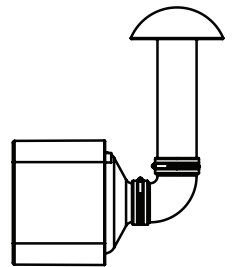

Product number - 30352-1

3 7/8 × 2 3/8" (9.8 × 6.1 cm)
11 1/4" (28.6 cm)

GA10 SUB FOOT KIT

Feet (quantity, 4) (H × W × D)

Product number - 30351-1

1 1/8 × 3 3/4 × 3 3/4" (2.8 × 9.5 × 9.5 cm)

GA10 SUB UNDERGROUND KIT

Height (from woofer base to top of cap)
Cap (Ø × H)
Pipe

Product number - 30350-1

28 1/2" (72.4 cm)
Ø 10 1/4 × 3 1/2" (Ø 26 × 8.9 cm)
Ø 4 5/16" (Ø 10.9 cm)

Wall Mount Kit
(GA10 Sub)

Foot Kit
(GA10 Sub)

Underground Kit
(GA10 Sub)

DIMENSIONS

GA4 SAT

Stake max. height

GA10 SUBWOOFER