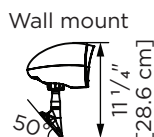

Product number - 30352-1

3 7/8 × 2 3/8" (9.8 × 6.1 cm)
11 1/4" (28.6 cm)

GA10 SUB FOOT KIT

Feet (quantity, 4) (H × W × D)

Product number - 30351-1

1 1/8 × 3 3/4 × 3 3/4" (2.8 × 9.5 × 9.5 cm)

GA10 SUB UNDERGROUND KIT

Height (from woofer base to top of cap)
Cap (Ø × H)
Pipe

Product number - 30350-1

28 1/2" (72.4 cm)
Ø 10 1/4 × 3 1/2" (Ø 26 × 8.9 cm)
Ø 4 5/16" (Ø 10.9 cm)

Wall Mount Kit
(GA10 Sub)

Foot Kit
(GA10 Sub)

Underground Kit
(GA10 Sub)

DIMENSIONS

GA4 SAT

Stake max. height

GA10 SUBWOOFER