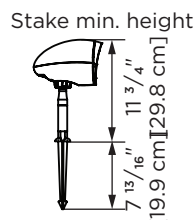

GA4 SAT

Ø 5 1/4 × 7 7/8" (Ø 13.4 × 20 cm)
26 3/4 (max) - 11 3/4 (min) × Ø 1 1/16"
(67.9 (max) - 29.8 (min) × Ø 2.7 cm)
3.4 lb (1.5 kg) (pair)
8.3 lb (3.8 kg) (pair)

GA10 SUB

-
-
23.6 lb (10.72 kg) (each)
29 lb (13.15 kg) (each)

Product number - 30352-1

3 7/8 × 2 3/8" (9.8 × 6.1 cm)
11 1/4" (28.6 cm)

GA10 SUB FOOT KIT

Feet (quantity, 4) (H × W × D)

Product number - 30351-1

1 1/8 × 3 3/4 × 3 3/4" (2.8 × 9.5 × 9.5 cm)

GA10 SUB UNDERGROUND KIT

Height (from woofer base to top of cap)
Cap (Ø × H)
Pipe

Product number - 30350-1

28 1/2" (72.4 cm)
Ø 10 1/4 × 3 1/2" (Ø 26 × 8.9 cm)
Ø 4 5/16" (Ø 10.9 cm)

Wall Mount Kit
(GA10 Sub)

Foot Kit
(GA10 Sub)

Underground Kit
(GA10 Sub)

DIMENSIONS

GA4 SAT

Stake max. height

GA10 SUBWOOFER