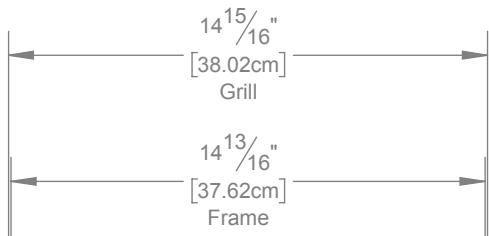

Top View

Front View

Side View (Right)

**TRIAD SPEAKERS, INC.**  
 15835 NE CAMERON BLVD  
 PORTLAND, OR 97230  
 TEL: 503.256.2600  
 FAX: 503.256.5966  
 1.800.666.6316