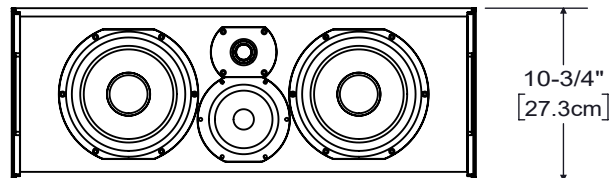

Top view

3/8-16 Thread insert

Bottom view

Metal perf grill

Grill end caps

Front view

Right view

Binding posts