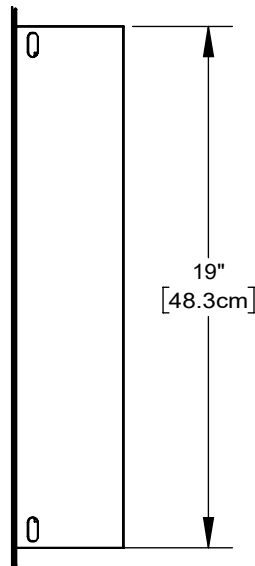

Top view

Bottom view

Metal perf grill

Front view

Right view

Back view

v1.0

**TRIAD**  
15835 NE CAMERON BLVD  
PORTLAND, OR 97230  
[www.triadaudio.com](http://www.triadaudio.com)  
503-256-2600