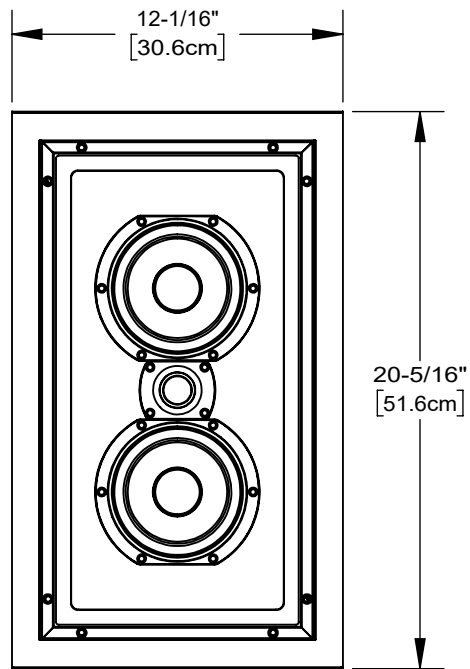

Top view

Bottom view

Metal perf grill

Front view

Right view

Back view

v1.0

**TRIAD**  
15835 NE CAMERON BLVD  
PORTLAND, OR 97230  
[www.triadaudio.com](http://www.triadaudio.com)  
503-256-2600