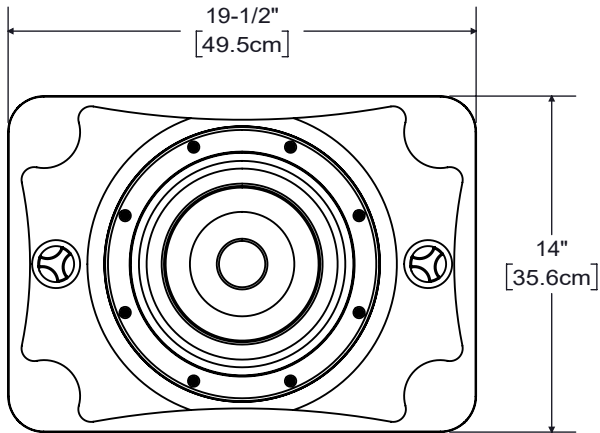

Top view

EZ mount brackets

Stretched cloth grill

Front view

Right view

Back view

Binding post

v1.0