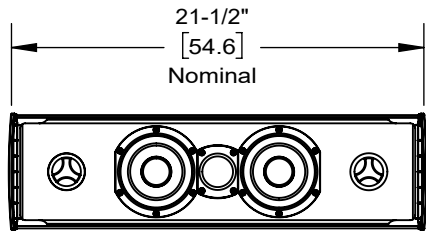

Back view

Min/standard size

DETAIL A  
SCALE 1 : 4

\*2nd set of EZ mounts on soundbars > 66" only.

v1.0

**TRIAD**  
15835 NE CAMERON BLVD  
PORTLAND, OR 97230  
[www.triadaudio.com](http://www.triadaudio.com)  
503-256-2600

## On-Wall Mini LCR SE 1.0

Copyright ©2018, Control4 Corporation. All rights reserved. Control4, the Control4 logo, the 4-ball logo, Triad, and the Triad logo, are registered trademarks or trademarks of Control4 Corporation or its subsidiaries in the United States and/or other countries. All other names and brands may be claimed as the property of their respective owners. All specifications subject to change without notice