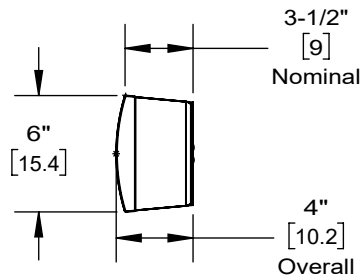

Back view

Min/standard size

DETAIL A  
SCALE 1 : 4

\*2nd set of EZ mounts on soundbars > 66" only.

v1.0

**TRIAD**  
15835 NE CAMERON BLVD  
PORTLAND, OR 97230  
[www.triadaudio.com](http://www.triadaudio.com)  
503-256-2600