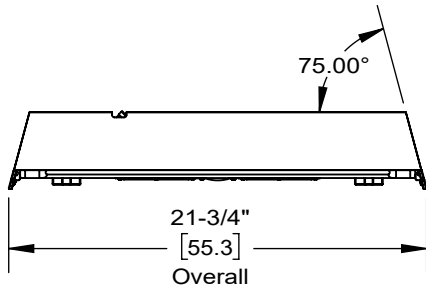

Back view

Min/standard size

DETAIL A  
SCALE 1 : 4

\*2nd set of EZ mounts on soundbars > 66" only.

v1.0

**TRIAD**  
15835 NE CAMERON BLVD  
PORTLAND, OR 97230  
[www.triadaudio.com](http://www.triadaudio.com)  
503-256-2600