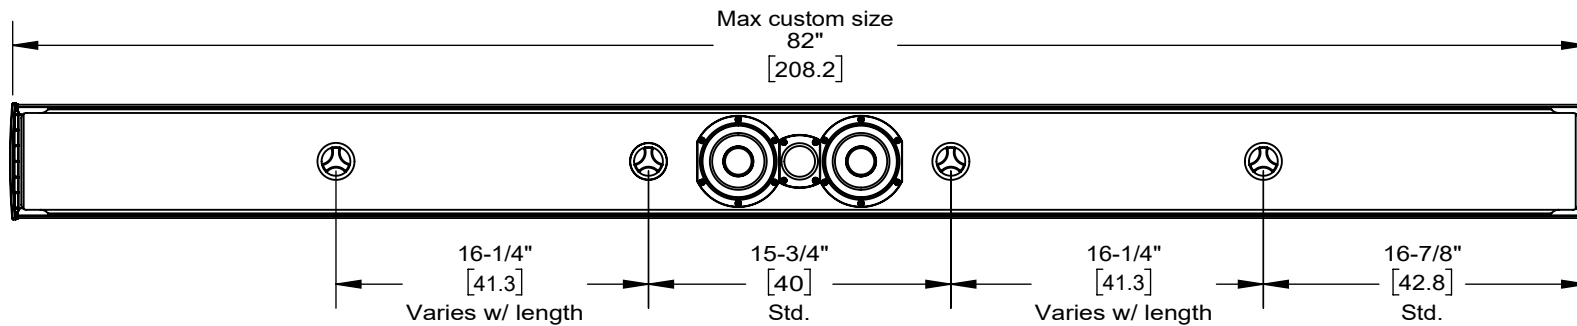

Back view

Min/standard size

DETAIL A  
SCALE 1 : 4

\*2nd set of EZ mounts on soundbars > 66" only.

v1.0

**TRIAD**  
15835 NE CAMERON BLVD  
PORTLAND, OR 97230  
[www.triadaudio.com](http://www.triadaudio.com)  
503-256-2600

## On-Wall Mini LCR SE 1.0

Copyright ©2018, Control4 Corporation. All rights reserved. Control4, the Control4 logo, the 4-ball logo, Triad, and the Triad logo, are registered trademarks or trademarks of Control4 Corporation or its subsidiaries in the United States and/or other countries. All other names and brands may be claimed as the property of their respective owners. All specifications subject to change without notice