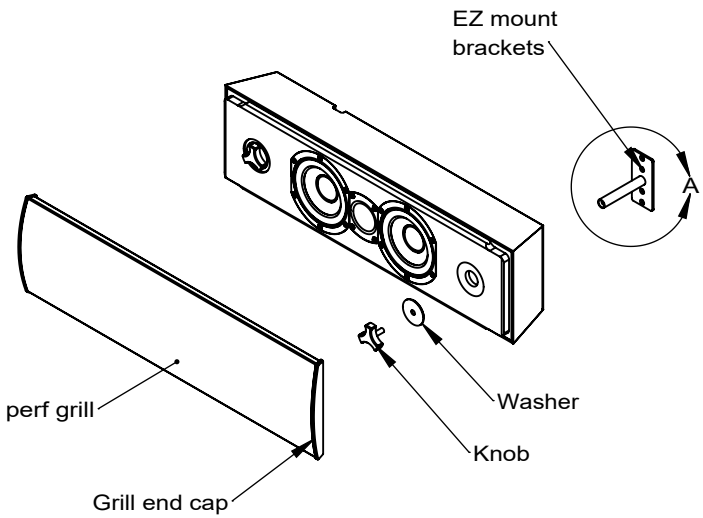

Back view

Min/standard size

DETAIL A  
SCALE 1 : 4

\*2nd set of EZ mounts on soundbars > 66" only.

v1.0

**TRIAD**  
15835 NE CAMERON BLVD  
PORTLAND, OR 97230  
[www.triadaudio.com](http://www.triadaudio.com)  
503-256-2600

## On-Wall Mini LCR SE 1.0

Copyright ©2018, Control4 Corporation. All rights reserved. Control4, the Control4 logo, the 4-ball logo, Triad, and the Triad logo, are registered trademarks or trademarks of Control4 Corporation or its subsidiaries in the United States and/or other countries. All other names and brands may be claimed as the property of their respective owners. All specifications subject to change without notice