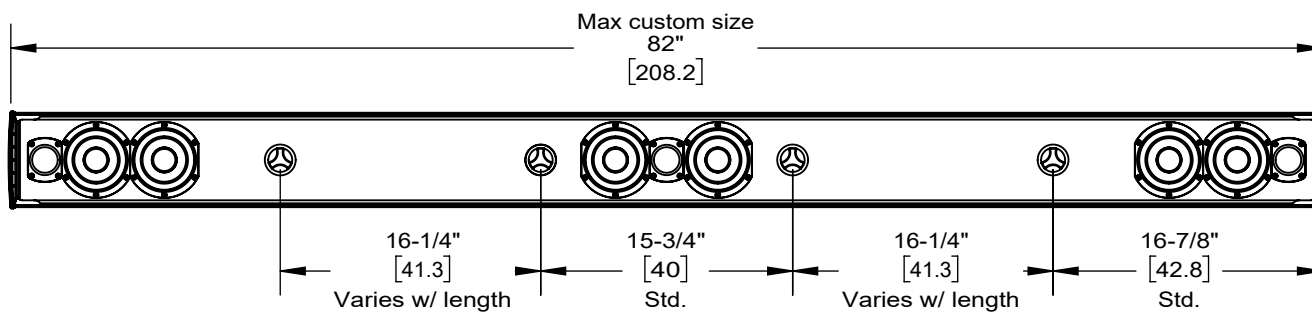

Back view

54-1/4"  
[137.8]  
Overall

54"  
[137.1]  
Nominal

Min/standard size

DETAIL A  
SCALE 1 : 4

\*2nd set of EZ mounts on soundbars > 66" only.

v1.0

**TRIAD**  
15835 NE CAMERON BLVD  
PORTLAND, OR 97230  
[www.triadaudio.com](http://www.triadaudio.com)  
503-256-2600

## On-Wall Mini LCR SE 3.0

Copyright ©2018, Control4 Corporation. All rights reserved. Control4, the Control4 logo, the 4-ball logo, Triad, and the Triad logo, are registered trademarks or trademarks of Control4 Corporation or its subsidiaries in the United States and/or other countries. All other names and brands may be claimed as the property of their respective owners. All specifications subject to change without notice