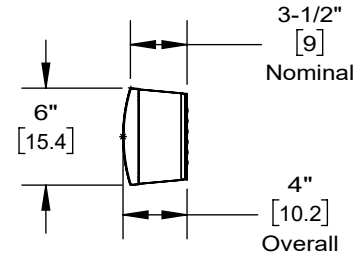

Back view

54-1/4"  
[137.8]  
Overall

54"  
[137.1]  
Nominal

Min/standard size

DETAIL A  
SCALE 1 : 4

\*2nd set of EZ mounts on soundbars > 66" only.

v1.0

**TRIAD**  
15835 NE CAMERON BLVD  
PORTLAND, OR 97230  
[www.triadaudio.com](http://www.triadaudio.com)  
503-256-2600