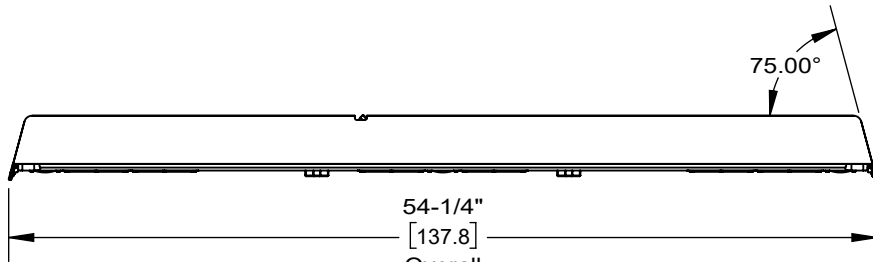

Back view

54-1/4"  
[137.8]  
Overall

54"  
[137.1]  
Nominal

Min/standard size

DETAIL A  
SCALE 1 : 4

\*2nd set of EZ mounts on soundbars > 66" only.

v1.0

**TRIAD**  
15835 NE CAMERON BLVD  
PORTLAND, OR 97230  
[www.triadaudio.com](http://www.triadaudio.com)  
503-256-2600

## On-Wall Mini LCR SE 3.0

Copyright ©2018, Control4 Corporation. All rights reserved. Control4, the Control4 logo, the 4-ball logo, Triad, and the Triad logo, are registered trademarks or trademarks of Control4 Corporation or its subsidiaries in the United States and/or other countries. All other names and brands may be claimed as the property of their respective owners. All specifications subject to change without notice