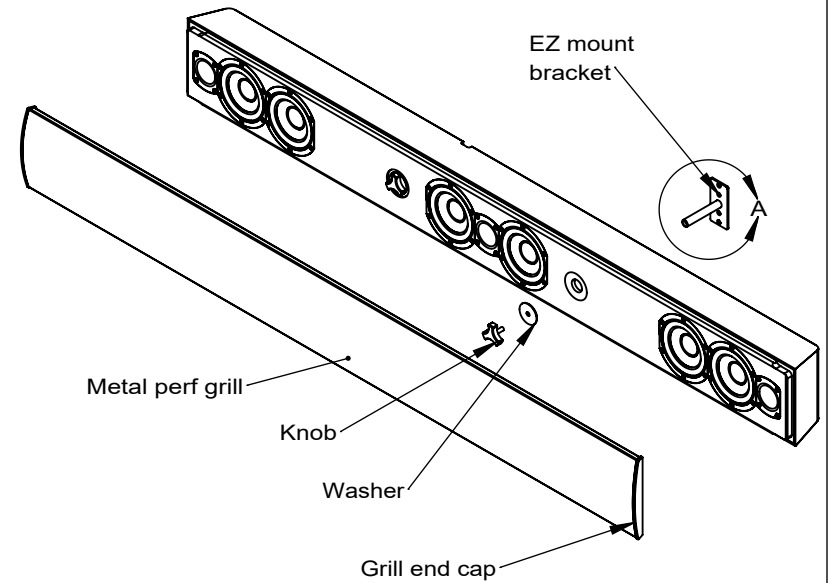

Back view

54-1/4"  
[137.8]  
Overall

54"  
[137.1]  
Nominal

Min/standard size

DETAIL A  
SCALE 1 : 4

\*2nd set of EZ mounts on soundbars > 66" only.

v1.0

**TRIAD**  
15835 NE CAMERON BLVD  
PORTLAND, OR 97230  
[www.triadaudio.com](http://www.triadaudio.com)  
503-256-2600

## On-Wall Mini LCR SE 3.0

Copyright ©2018, Control4 Corporation. All rights reserved. Control4, the Control4 logo, the 4-ball logo, Triad, and the Triad logo, are registered trademarks or trademarks of Control4 Corporation or its subsidiaries in the United States and/or other countries. All other names and brands may be claimed as the property of their respective owners. All specifications subject to change without notice