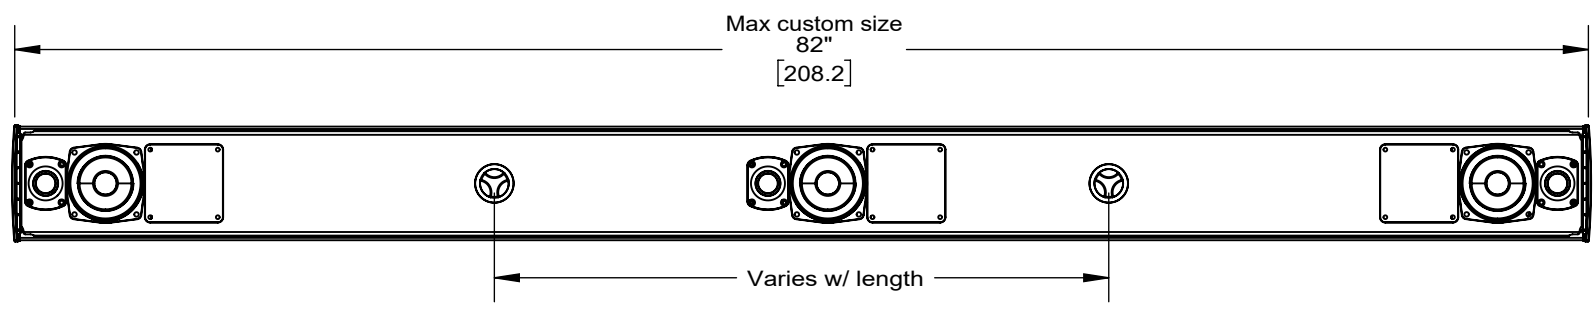

Back view

44-1/4"
[112.4]
Overall

44"
[111.7]
Nominal

Min/standard size

DETAIL A
SCALE 1 : 4

Max custom size
82"
[208.2]

Varies w/ length

v1.0

TRIAD
15835 NE CAMERON BLVD
PORTLAND, OR 97230
www.triadaudio.com
503-256-2600

On-Wall Mini SAT 3.0

Copyright ©2018, Control4 Corporation. All rights reserved. Control4, the Control4 logo, the 4-ball logo, Triad, and the Triad logo, are registered trademarks or trademarks of Control4 Corporation or its subsidiaries in the United States and/or other countries. All other names and brands may be claimed as the property of their respective owners. All specifications subject to change without notice