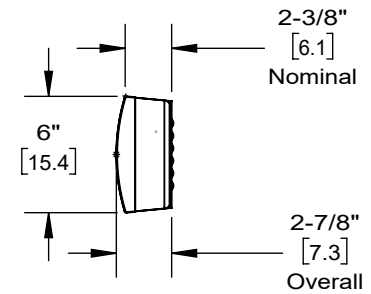

Back view

44-1/4"
[112.4]
Overall

44"
[111.7]
Nominal

Min/standard size

DETAIL A
SCALE 1 : 4

Max custom size
82"
[208.2]

Varies w/ length

v1.0