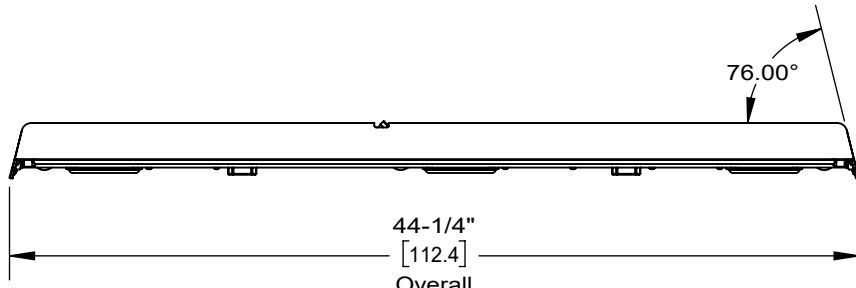

Back view

44-1/4"
[112.4]
Overall

44"
[111.7]
Nominal

Min/standard size

DETAIL A
SCALE 1 : 4

Max custom size
82"
[208.2]

Varies w/ length

v1.0