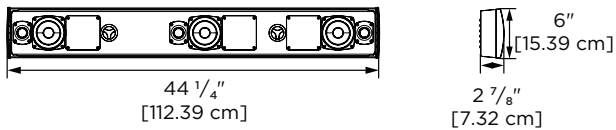

MINI SAT SOUNDBAR ON-WALL 3.0

SPECIFICATIONS

MATERIALS

Tweeter count	3
Tweeter size	1" (25 mm)
Tweeter type	Fabric dome
Woofers count	3
Woofers size	4" (11 cm)
Woofers type	Paper/fiber blend

PERFORMANCE

Recommended amplifier power	25 - 75W
Impedance	8 ohms
Sensitivity (dB @ 2.83V, 1 m)	86 dB
Frequency response (4 π +/- 3 dB)	90 Hz - 20 kHz

DIMENSIONS

Cabinet specifications (H x D)	6 x 2 7/8" (15.2 x 7.3 cm)
Standard length	44 1/4" (112.4 cm)
Maximum custom length*	82" (208.2 cm)
Product weight	18 lb (8.2 kg)
Shipping weight	22.5 lb (10.2 kg)

PRODUCT NUMBERS

Standard length, 44" (painted)	31003-2000-1
Custom length, up to 66" (painted)	31003-2002-1
Custom length, up to 82" (painted)	31003-2003-1
Standard length, 44" (veneer)	31003-6000-1
Custom length, up to 66" (veneer)	31003-6002-1
Custom length, up to 82" (veneer)	31003-6003-1

Product page

triadspkrs.co/
sb-minisat

DIMENSIONS

MINIMUM/STANDARD SIZE