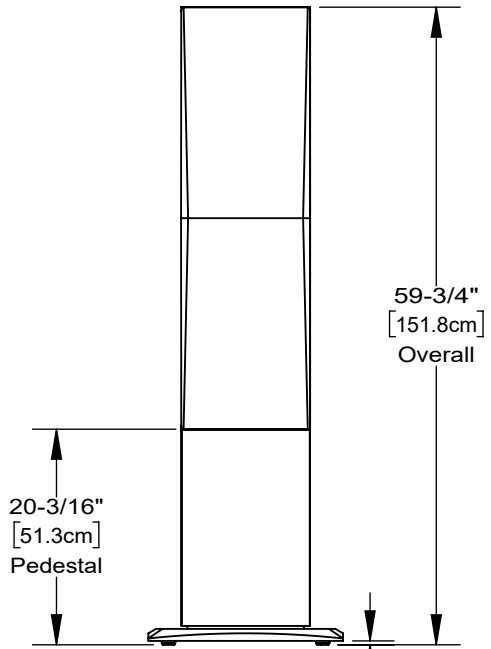

Top view

Bottom view

Wirechase through bottom

In-Room Platinum LCR

Pedestal post

Pedestal base

Front view

3/8"  
[0.9cm]  
Foot

Right view

Back view

Rear wire chsae

12-1/16"  
[30.6cm]

Speaker shown for reference only-  
sold separately

v1.0

**TRIAD**  
15835 NE CAMERON BLVD  
PORTLAND, OR 97230  
[www.triadaudio.com](http://www.triadaudio.com)  
503-256-2600