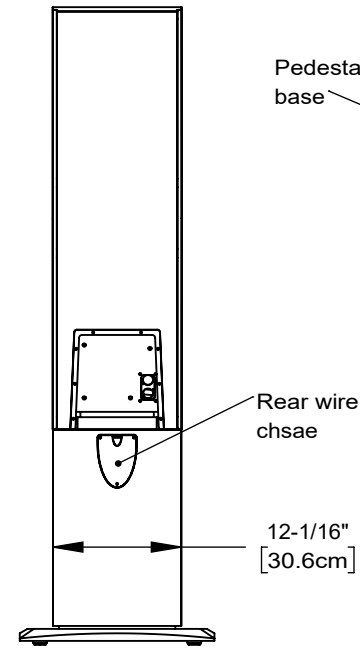

Top view

Bottom view

Wirechase through bottom

In-Room Platinum LCR

Pedestal post

Pedestal base

Front view

3/8"  
[0.9cm]  
Foot

Right view

Back view

Rear wire chsae

12-1/16"  
[30.6cm]

Speaker shown for reference only-  
sold separately

v1.0

**TRIAD**  
15835 NE CAMERON BLVD  
PORTLAND, OR 97230  
[www.triadaudio.com](http://www.triadaudio.com)  
503-256-2600