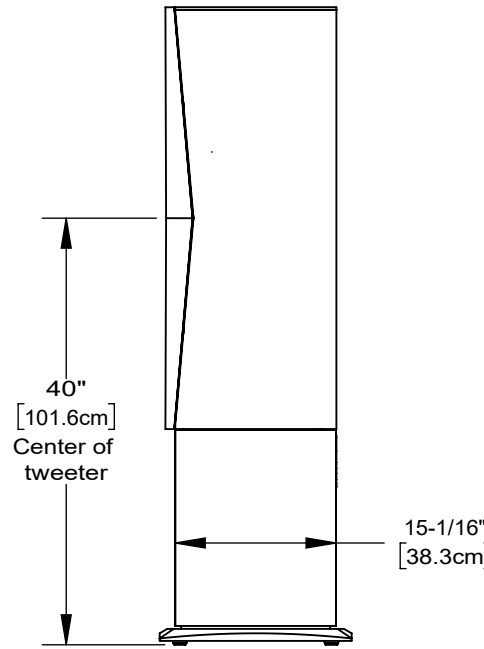

Top view

Bottom view

Wirechase through bottom

In-Room Platinum LCR

Pedestal post

Pedestal base

Front view

3/8"  
[0.9cm]  
Foot

Right view

Back view

Rear wire chsae

12-1/16"  
[30.6cm]

Speaker shown for reference only-  
sold separately

v1.0

**TRIAD**  
15835 NE CAMERON BLVD  
PORTLAND, OR 97230  
[www.triadaudio.com](http://www.triadaudio.com)  
503-256-2600