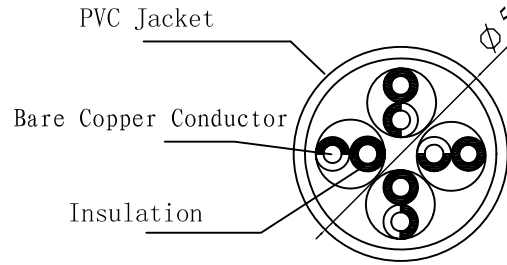

X (According to customer requirements)

Cable Section: A-A

Wire Map: T568B

P1	Color	P2
1	WH/OR	1
2	OR	2
3	W/GN	3
4	BL	4
5	WH/BL	5
6	GN	6
7	WH/BN	7
8	BN	8

3rd Angle Projection		
Unit	mm	
Date	2015-04-29	
Tolerance		
X.	.X	.XX
±0.5	±0.2	±0.1