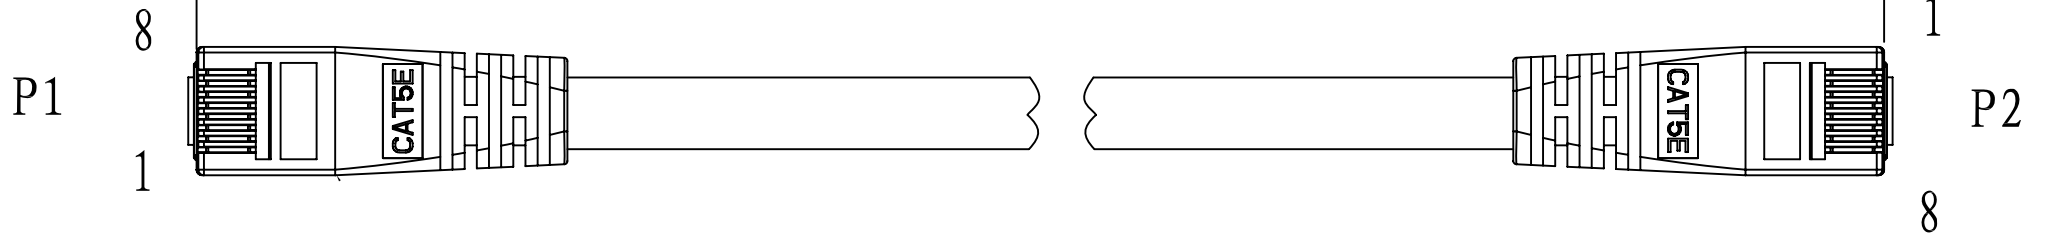

X (According to customer requirements)

Cable Section: A-A

Wire Map: T568B

P1	Color	P2
1	WH/OR	1
2	OR	2
3	W/GN	3
4	BL	4
5	WH/BL	5
6	GN	6
7	WH/BN	7
8	BN	8

3rd Angle Projection		
Unit	mm	
Date	2015-04-29	
Tolerance		
X.	.X	.XX
±0.5	±0.2	±0.1