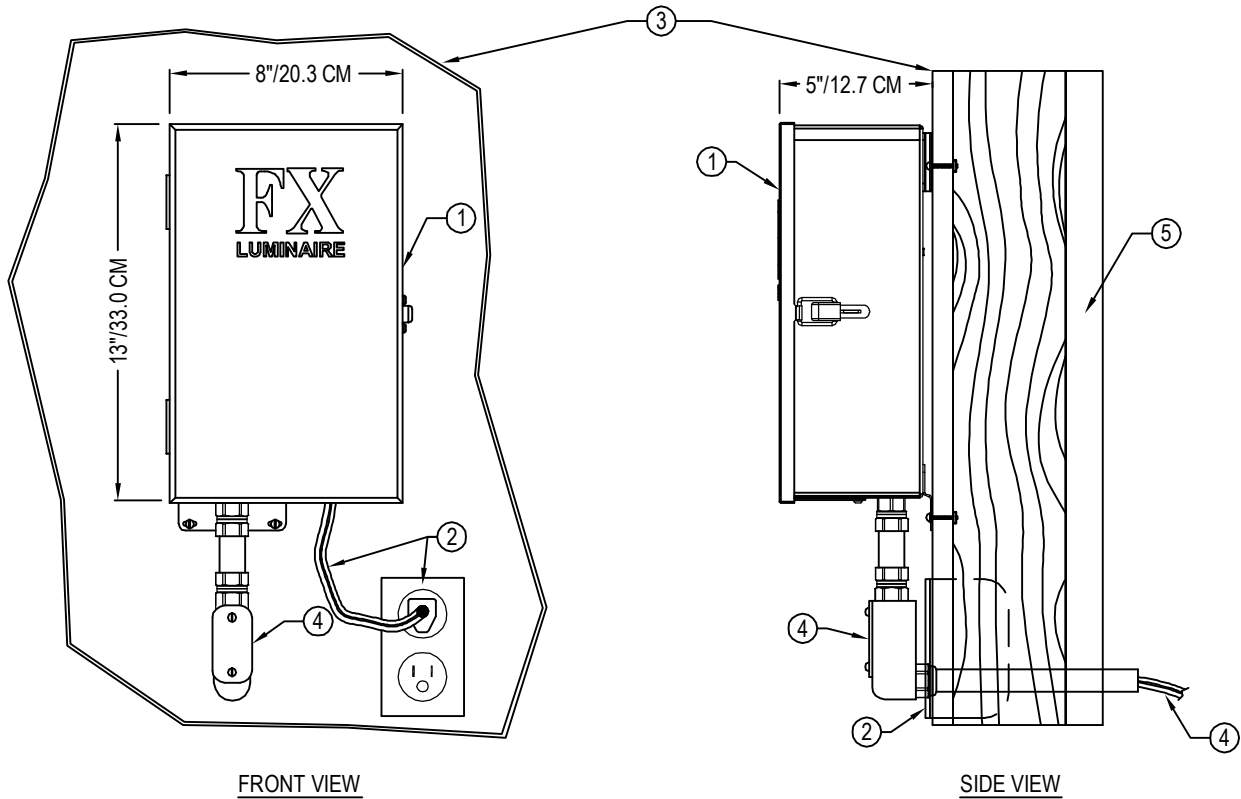

FXLuminaire

FX LUMINAIRE

1940 Diamond Street

San Marcos, CA 92078

Main: 760-744-5240

Technical Support: 760-591-7383

www.fxl.com

DETAIL LEGEND:

- ① FX Luminaire Luxor transformer. See plan legend for mounting instructions.
- ② FX available electric hardwire to 120 volt power source. For international/export version ("e"), input 230V with separately purchased power cord.
- ③ Indoor drywall mounting surface.
- ④ Length of wire and junction box to be determined. Use direct bury, UF/UL, copper, low voltage cable with 3M DBR/Y-6 direct bury splice kit.
- ⑤ See plan legend for type of material for inside wall surface.

NOTES:

- A. Installation to be completed in accordance with manufacturer's specifications.
- B. Always refer to FX product installation notes prior to installation.

LUXOR TRANSFORMER

DRYWALL - INDOOR

NOT TO SCALE