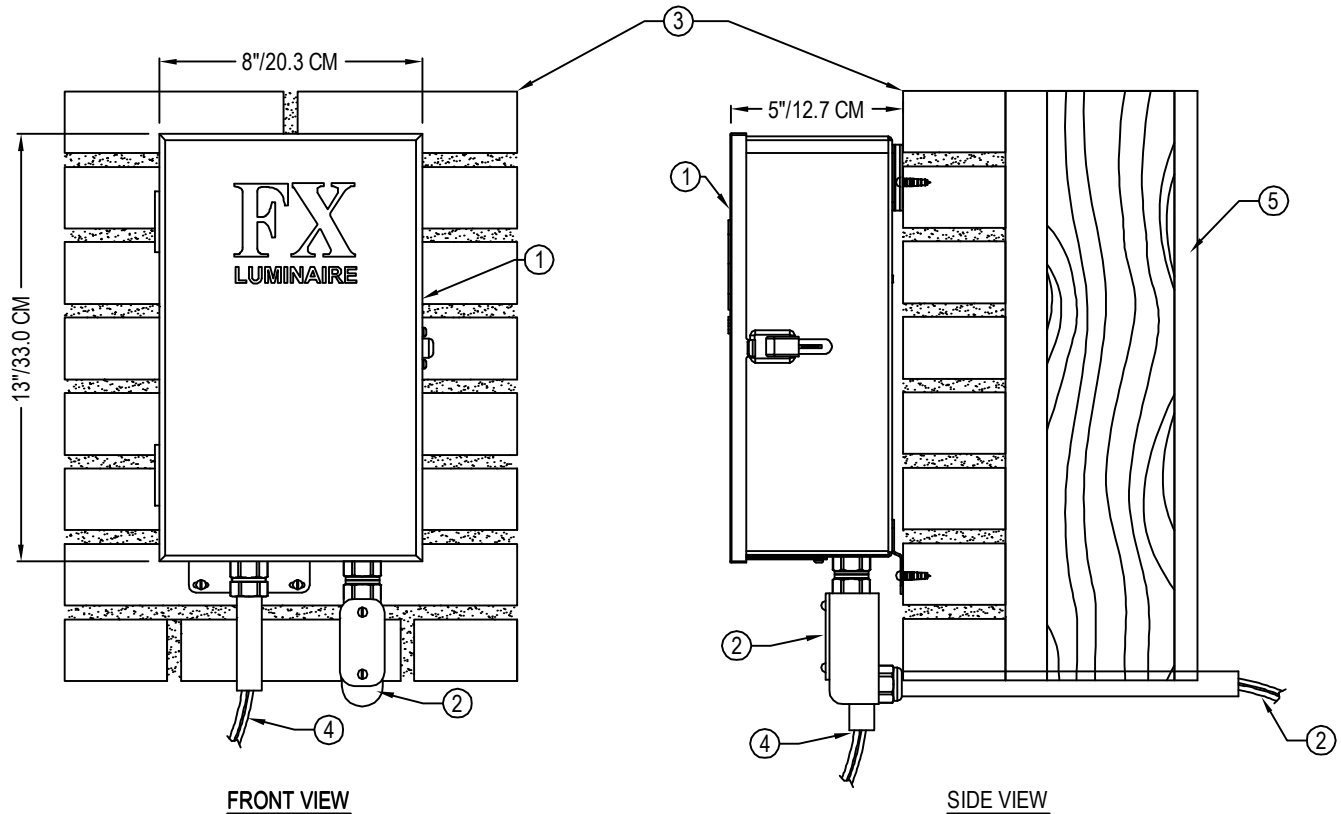

### DETAIL LEGEND:

- ① FX Luminaire Luxor transformer. See plan legend for mounting instructions.
- ② FX available electric hardwire to 120 volt power source. For international/export version ("e"), input 230V with separately purchased power cord.
- ③ Outdoor brick mounting surface.
- ④ Length of wire and junction box to be determined. Use direct bury, UF/UL, copper, low voltage cable with 3M DBR/Y-6 direct bury splice kit.
- ⑤ See plan legend for type of material for inside wall surface.