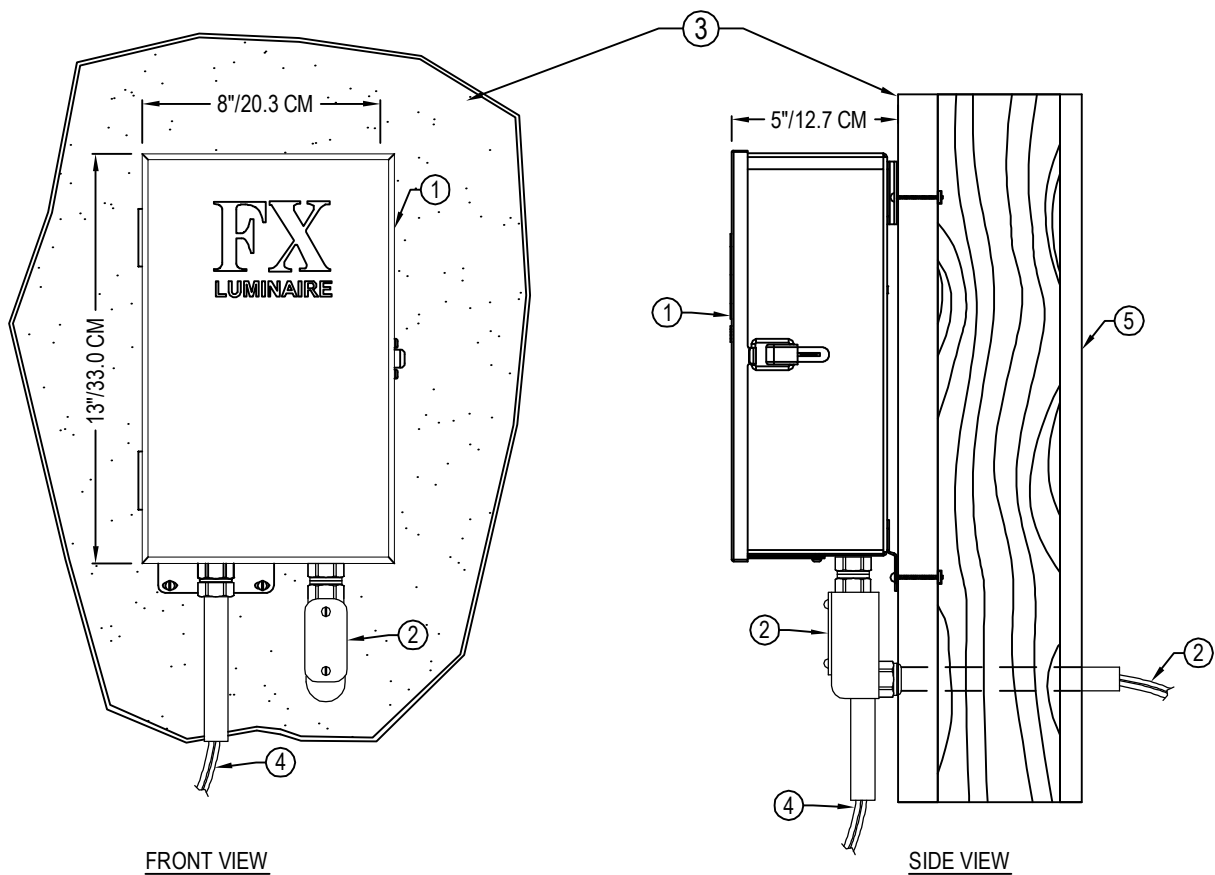

FXLuminaire

FX LUMINAIRE

1940 Diamond Street

San Marcos, CA 92078

Main: 760-744-5240

Technical Support: 760-591-7383

www.fxl.com

FRONT VIEW

SIDE VIEW

DETAIL LEGEND:

- ① FX Luminaire Luxor transformer. See plan legend for mounting instructions.
- ② FX available electric hardwire to 120 volt power source. For international/export version ("e"), input 230V with separately purchased power cord.
- ③ Outdoor stucco mounting surface.
- ④ Length of wire and junction box to be determined. Use direct bury, UF/UL, copper, low voltage cable with 3M DBR/Y-6 direct bury splice kit.
- ⑤ See plan legend for type of material for inside wall surface.

NOTES:

- A. Installation to be completed in accordance with manufacturer's specifications.
- B. Always refer to FX product installation notes prior to installation.

LUXOR TRANSFORMER
STUCCO - OUTDOOR

NOT TO SCALE