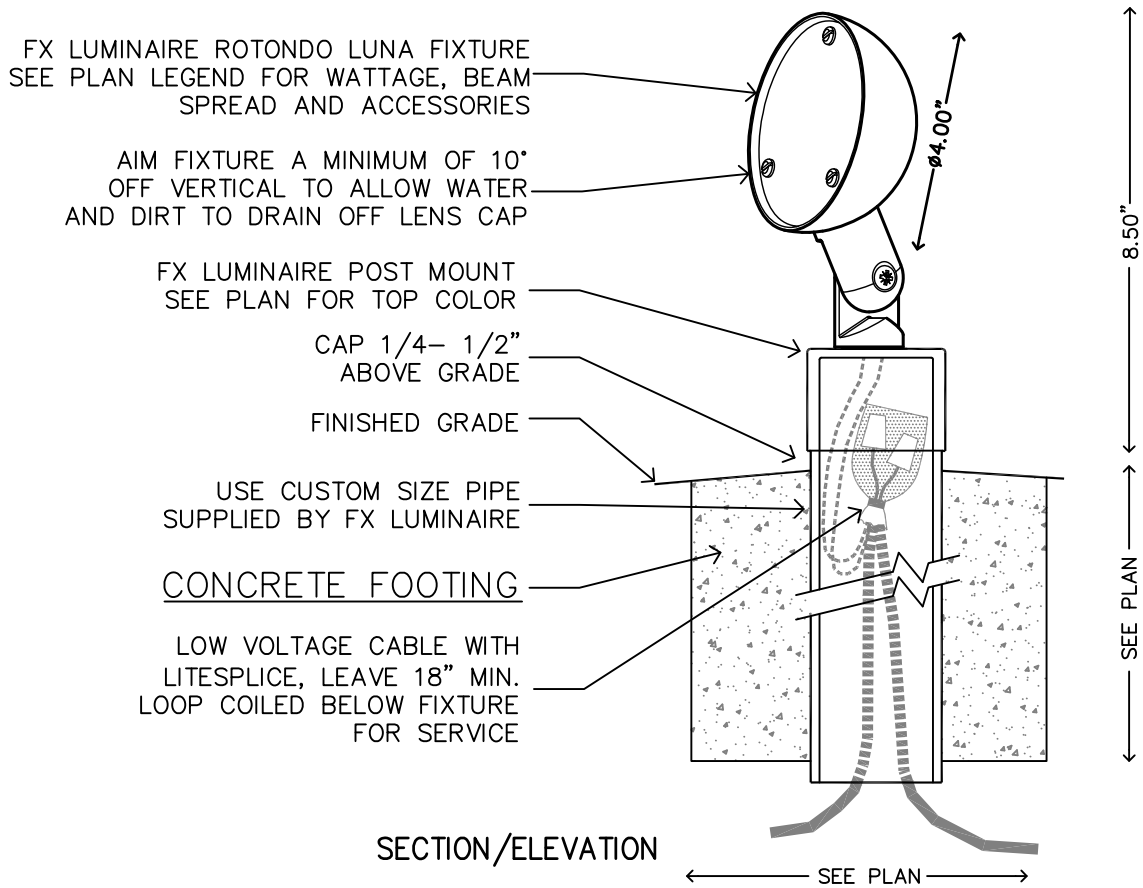

USE THIS INSTALLATION
DETAIL IF PLACING IN TURF

XX ROTONDO LUNA(RL)
FOOTER MOUNT

NOT TO SCALE

FX LUMINAIRE DETAIL