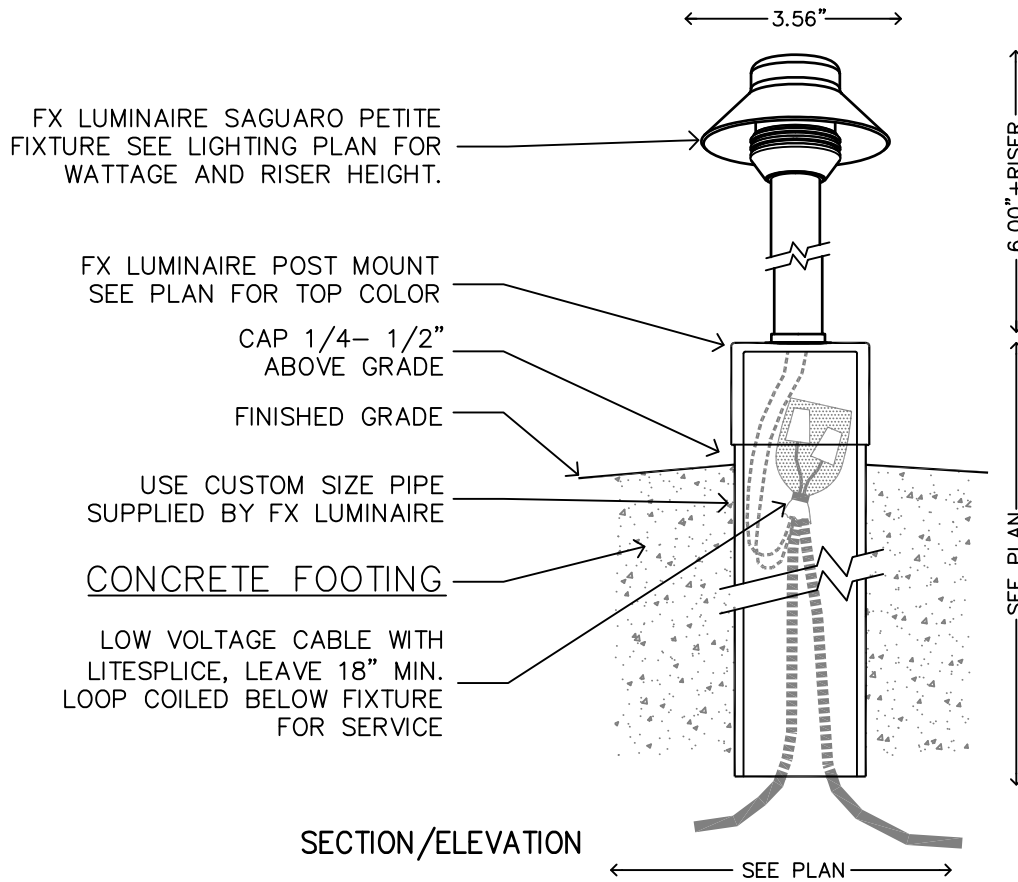

FX LUMINAIR SUGUARO PETITE FIXTURE, AS WITH ANY PATH LIGHT LOCATE IN PLANTER AREAS ONLY. DO NOT INSTALL IN OPEN TURF AREAS WITHOUT FOOTER WITH PROTECTIVE PAD.

SAGUARO PETITE(SP) FOOTER MOUNT

XX

NOT TO SCALE

FX LUMINAIRE DETAIL