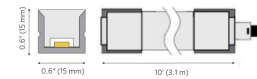

### Quick Facts

- Total RGBW control; SRP-CC Strip Light Color Controller required
- Standalone Mode can be used with our EX, PX, and DX models as well as any standard low-voltage transformer, allowing users to manually set Hue, Saturation, and values
- IP65 rating for top performance in tough outdoor conditions
- Each unit comes in 10' (3.1 m) lengths with 2" (51 mm) cutmarks for precision customization
- Two convenient control options: Standalone or Luxor Mode
- Luxor Mode allows a Luxor Controller to assign a Group and set Hue, Saturation, and Intensity values
- Extruded silicone body reduces hot spots, produces soft light distribution, and protects against harsh environments
- Comes with all necessary accessories, including solder- and adhesive-free splice connections that require no heat shrink, for seamless installation in any setting