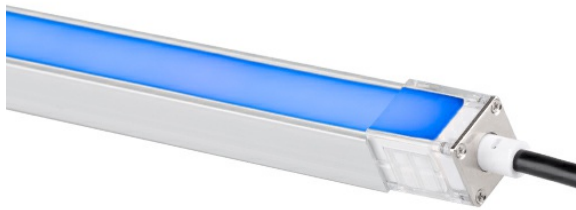

## SRP RGBW Strip Light **STANDARD PREMIUM**

---

PROJECT

---

CATALOG #

---

TYPE

---

NOTES

---

The vibrant and versatile SRP RGBW Strip Light makes it easier than ever to illuminate stair ledges, outdoor patios, hardscape elements, and more.

### Quick Facts

- Total RGBW control; SRP-CC Strip Light Color Controller required
- Standalone Mode can be used with our EX, PX, and DX models as well as any standard low-voltage transformer, allowing users to manually set Hue, Saturation, and values
- IP65 rating for top performance in tough outdoor conditions
- Each unit comes in 10' (3.1 m) lengths with 2" (51 mm) cutmarks for precision customization
- Two convenient control options: Standalone or Luxor Mode
- Luxor Mode allows a Luxor Controller to assign a Group and set Hue, Saturation, and Intensity values
- Extruded silicone body reduces hot spots, produces soft light distribution, and protects against harsh environments
- Comes with all necessary accessories, including solder- and adhesive-free splice connections that require no heat shrink, for seamless installation in any setting