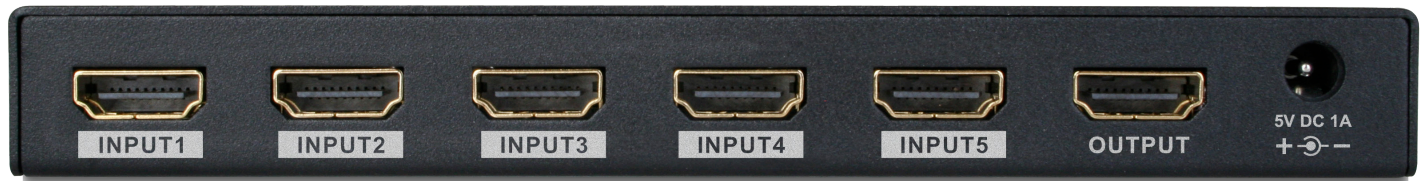

B-220-HDSWTCH-5x1

Binary™ 5x1 HDMI Switcher
with 3D Support and Deep Color

BINARY

DESCRIPTION

With all the hubbub about HDMI compatibility, isn't it nice to find a product that just plain works? That's where this 5x1 comes in. It's small, it's simple, and it gets the job done by switching five HDMI 3D inputs to one output. Use it in a bedroom or den where your HDMI sources are limited by the number of inputs on the TV.

Clean Installation, Easy Mounting

A smart design featuring connectors on the back and LEDs on the front allows this switcher to support a clean, convenient install. Plus equipped with rubber feet and mounting ears, allowing you to easily secure it on a shelf or mount it on a wall.

SPECIFICATIONS

Video Resolution	VESA: 640x480, 800x600, 1024x768, 1280x1024, 1600x1200, 1920x1200 HDTV: 480i, 576i, 480p, 576p, 720p, 1080i, 1080p
Video Transmission	Full 1080p HD with Deep Color
Audio Support	Surround Sound (up to 7.1ch) DTS-HD Master Audio and TrueHD high bitrate audio
Connector	HDMI Type A (19 pin female)
Power Consumption	3.5 Watts (max)
Dimensions	6.38" W x 1.01" H x 3.51" D
Weight	1.88lbs (0.86kg)

B-220-HDSWTCH-5x1

Binary™ 5x1 HDMI Switcher
with 3D Support and Deep Color

BINARY

SPECIFICATIONS

Video Resolution	VESA: 640x480, 800x600, 1024x768, 1280x1024, 1600x1200, 1920x1200 HDTV: 480i, 576i, 480p, 576p, 720p, 1080i, 1080p
Video Bandwidth	6.75 Gbps
Video Transmission	Full 1080p HD with Deep Color
Audio Support	Surround Sound (up to 7.1ch) DTS- HD Master Audio and TrueHD high bitrate audio
Connector	HDMI Type A (19 pin female)
ESD Protection	Human Body (air gap): 15kV Human Body (contact): 8kV
Power Supply	5VDC @ 1A
Power Consumption	3.5 Watts (max)
Dimensions	6.38" W x 1.01" H x 3.51" D
Weight	1.88lbs (0.86kg)
Certifications & Compliance	Power Supply: CE, FCC, UL, Rohs Product: CE, FCC, Rohs