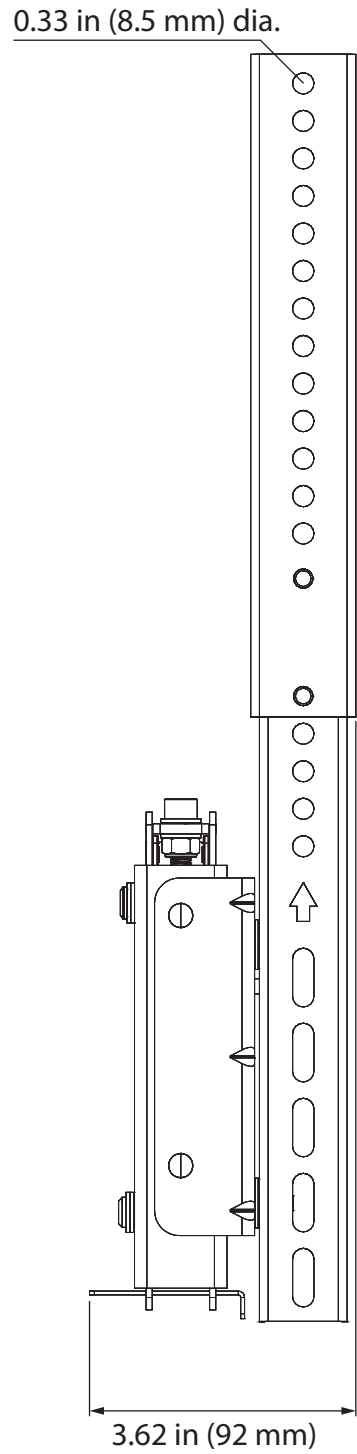

Ceiling Mount Arms
Portrait
24-55 inch Displays

PROPRIETARY AND CONFIDENTIAL

CUSTOMER PRINT

SIZE B	DRAWING NUMBER SM-CB-CM-PARM-55	DWG REV A
DO NOT SCALE DRAWING		SHEET 1 of 1