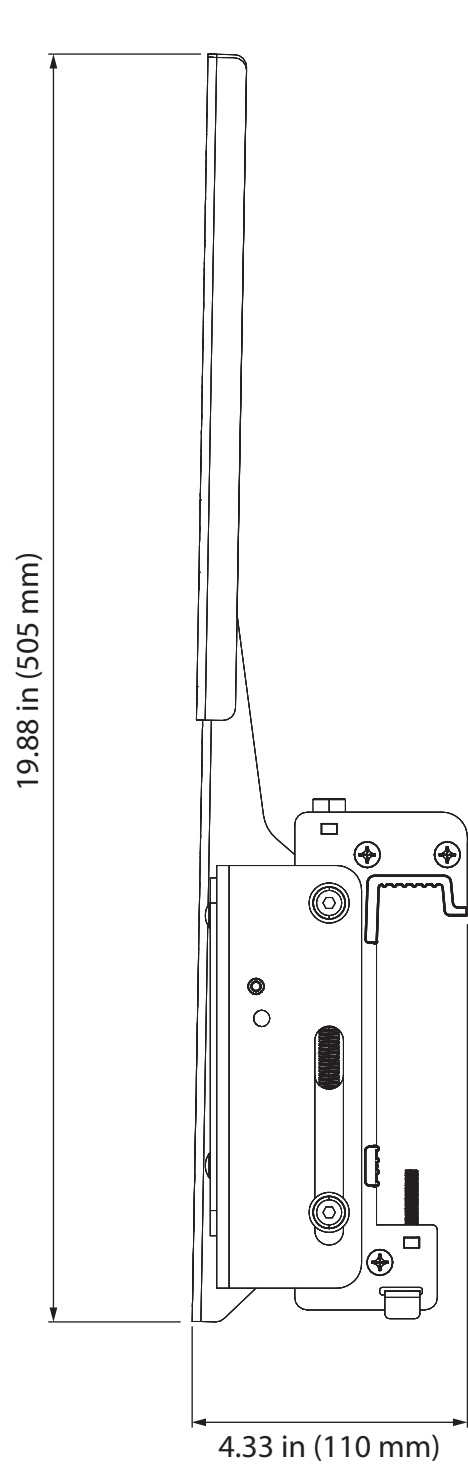

Ceiling Mount Arms
Portrait
24-55 inch Displays

PROPRIETARY AND CONFIDENTIAL

CUSTOMER PRINT

SIZE B	DRAWING NUMBER SM-CB-CM-PARM-55	DWG REV A
DO NOT SCALE DRAWING		SHEET 1 of 1