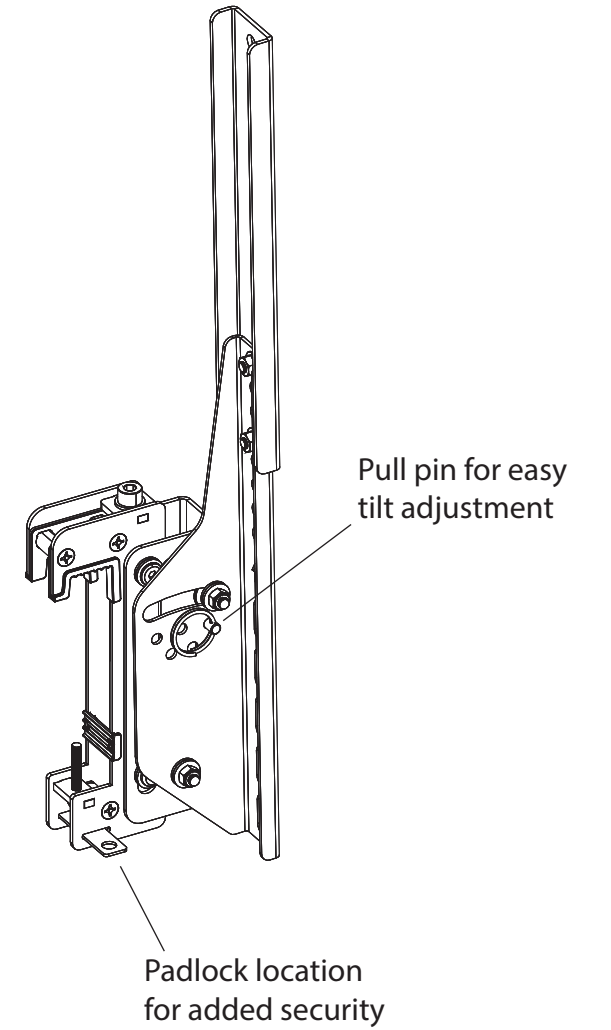

Ceiling Mount Arms
Portrait
24-55 inch Displays

PROPRIETARY AND CONFIDENTIAL

CUSTOMER PRINT

SIZE B	DRAWING NUMBER SM-CB-CM-PARM-55	DWG REV A
DO NOT SCALE DRAWING		SHEET 1 of 1