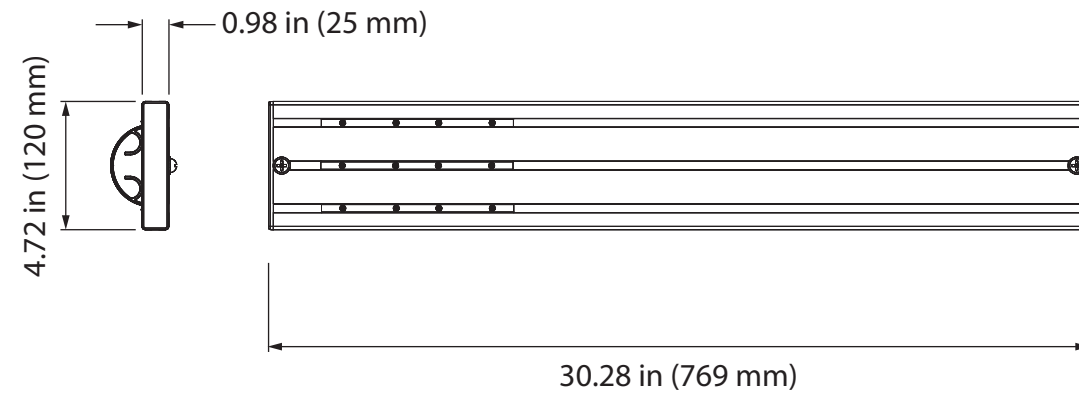

Ceiling Mount Strut
Support Beam
30 inch

PROPRIETARY AND CONFIDENTIAL

CUSTOMER PRINT		
SIZE B	DRAWING NUMBER SM-CB-CM-ST-30	DWG REV A
DO NOT SCALE DRAWING		SHEET 1 of 1