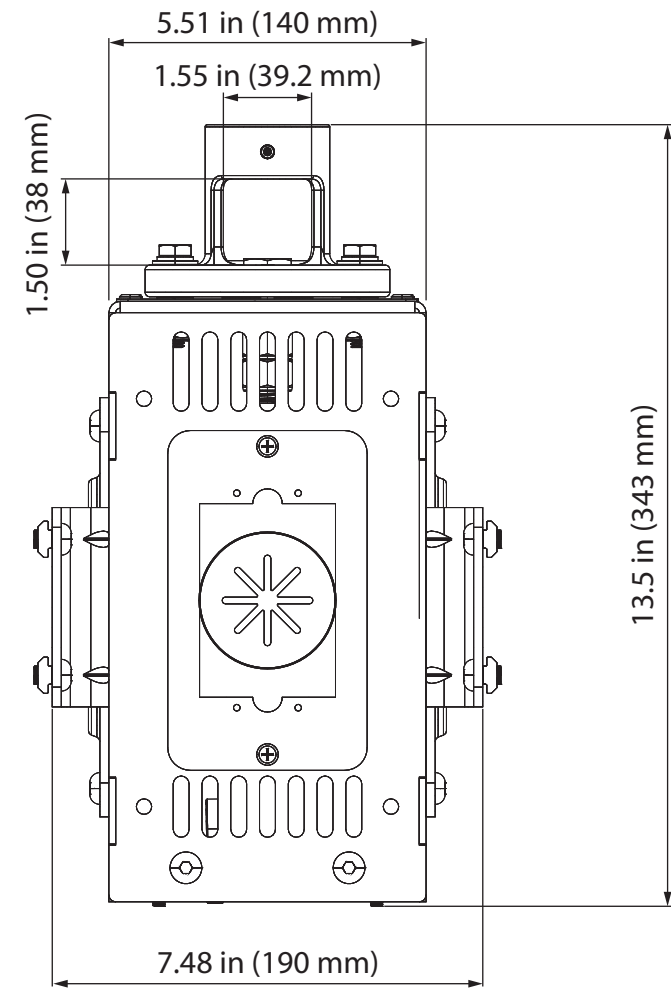

Dual-Sided Ceiling Mount

PROPRIETARY AND CONFIDENTIAL
 THE INFORMATION CONTAINED IN THIS DRAWING IS THE SOLE PROPERTY OF STRONG MOUNTS AND LIFTS. ANY REPRODUCTION IN PART OR AS A WHOLE WITHOUT THE WRITTEN PERMISSION OF STRONG ONE IS PROHIBITED.

CUSTOMER PRINT		
SIZE B	DRAWING NUMBER SM-CB-CM-D	DWG REV A
DO NOT SCALE DRAWING		SHEET 1 of 1