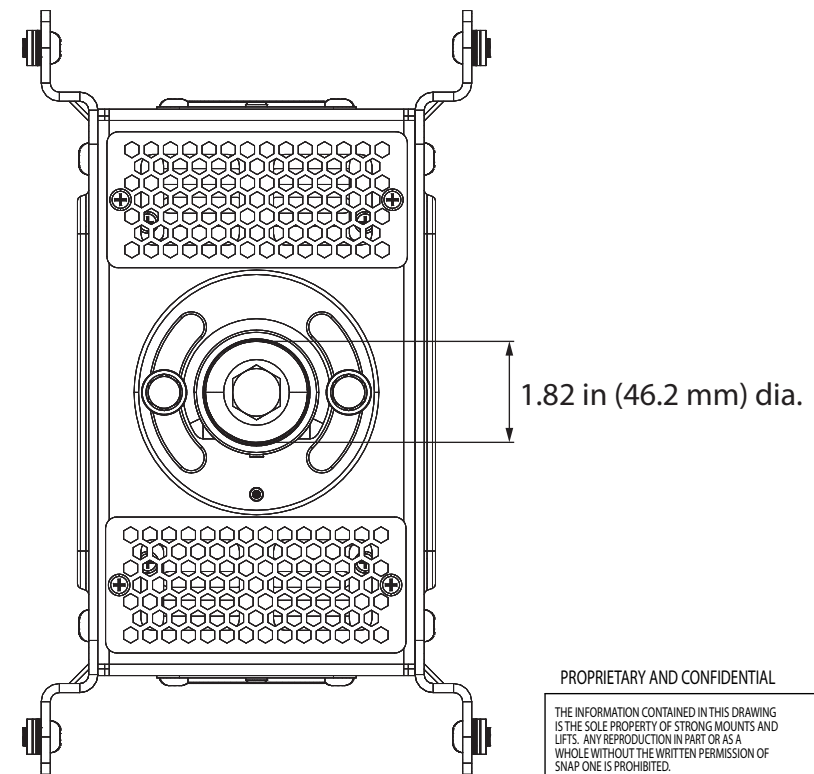

Dual-Sided Ceiling Mount

PROPRIETARY AND CONFIDENTIAL
 THE INFORMATION CONTAINED IN THIS DRAWING IS THE SOLE PROPERTY OF STRONG MOUNTS AND LIFTS. ANY REPRODUCTION IN PART OR AS A WHOLE WITHOUT THE WRITTEN PERMISSION OF STRONG ONE IS PROHIBITED.

CUSTOMER PRINT		
SIZE B	DRAWING NUMBER SM-CB-CM-D	DWG REV A
DO NOT SCALE DRAWING		SHEET 1 of 1