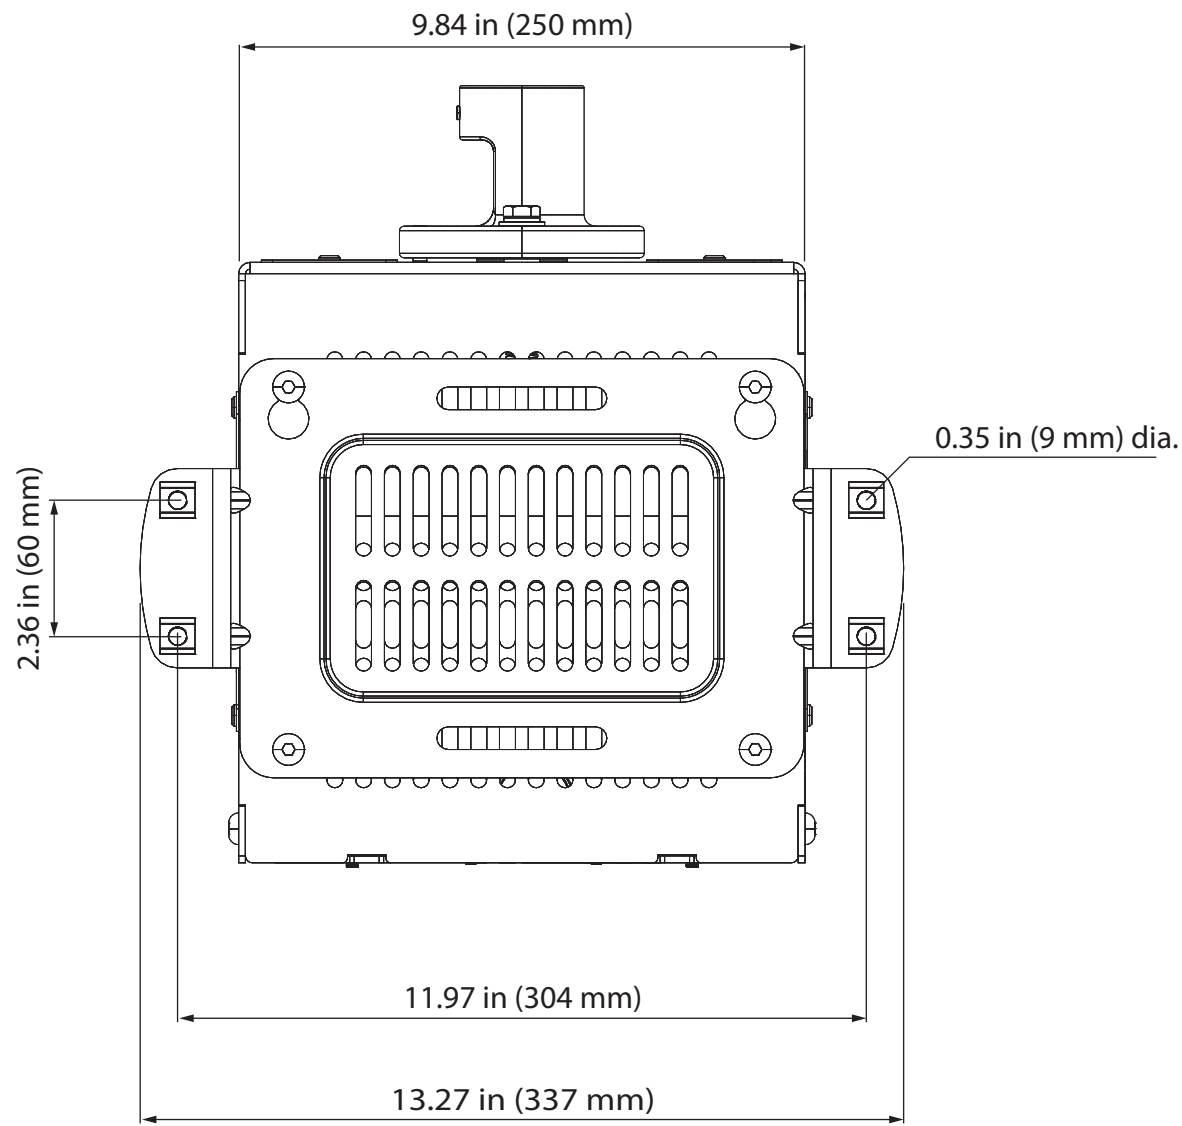

Dual-Sided Ceiling Mount

PROPRIETARY AND CONFIDENTIAL
 THE INFORMATION CONTAINED IN THIS DRAWING IS THE SOLE PROPERTY OF STRONG MOUNTS AND LIFTS. ANY REPRODUCTION IN PART OR AS A WHOLE WITHOUT THE WRITTEN PERMISSION OF STRONG ONE IS PROHIBITED.

CUSTOMER PRINT		
SIZE B	DRAWING NUMBER SM-CB-CM-D	DWG REV A
DO NOT SCALE DRAWING		SHEET 1 of 1