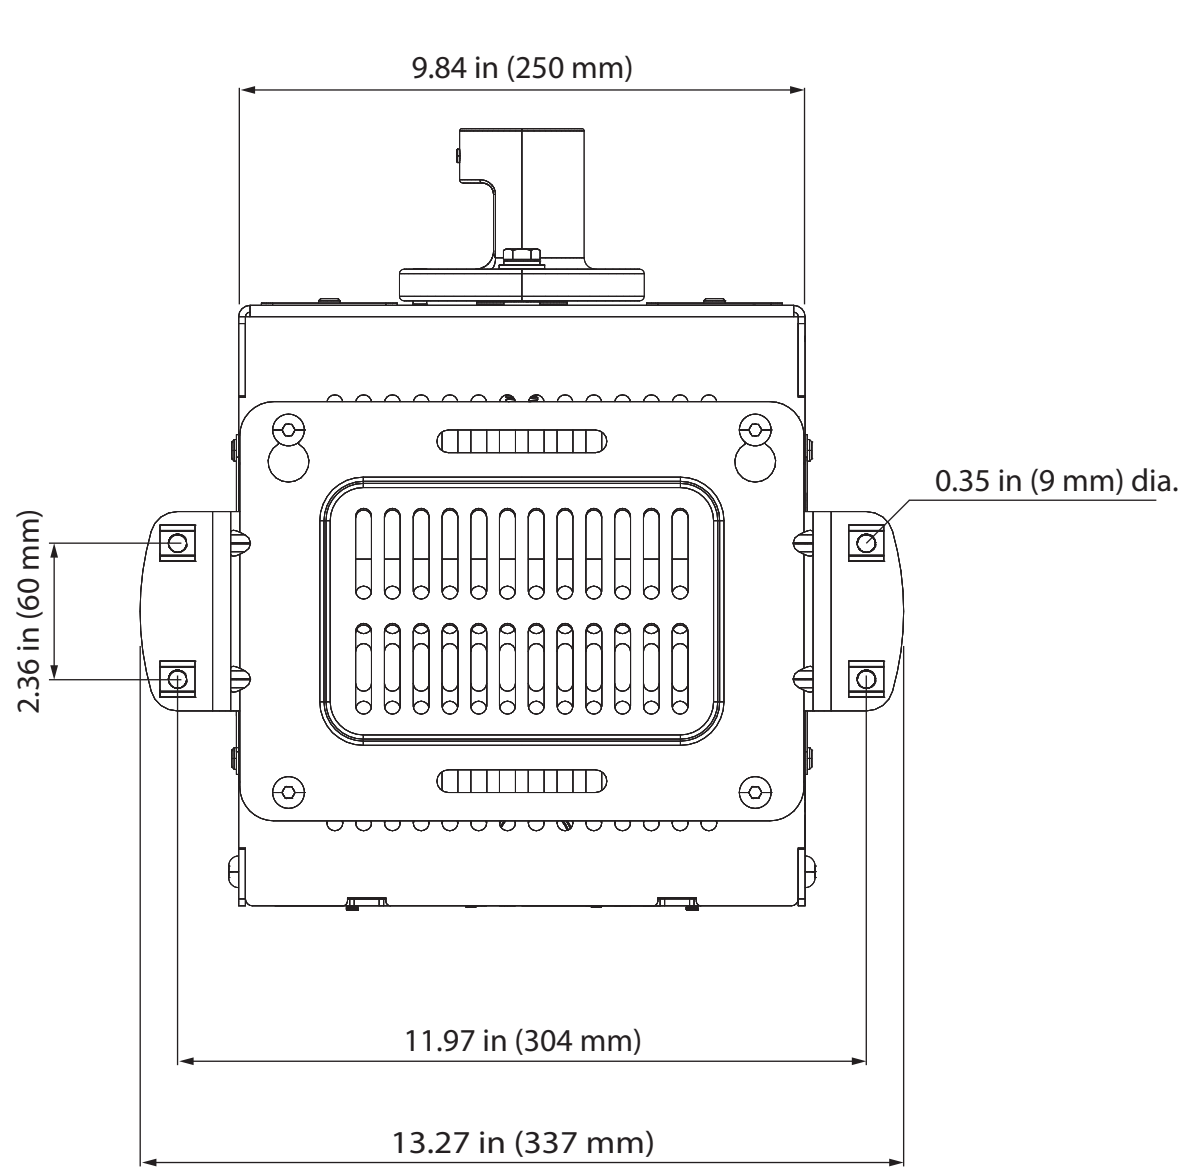

Single-Sided Ceiling Mount

PROPRIETARY AND CONFIDENTIAL
 THE INFORMATION CONTAINED IN THIS DRAWING IS THE SOLE PROPERTY OF STRONG MOUNTS AND LIFTS. ANY REPRODUCTION IN PART OR AS A WHOLE WITHOUT THE WRITTEN PERMISSION OF STRONG ONE IS PROHIBITED.

CUSTOMER PRINT		
SIZE B	DRAWING NUMBER SM-CB-CM-S	DWG REV A
DO NOT SCALE DRAWING		SHEET 1 of 1