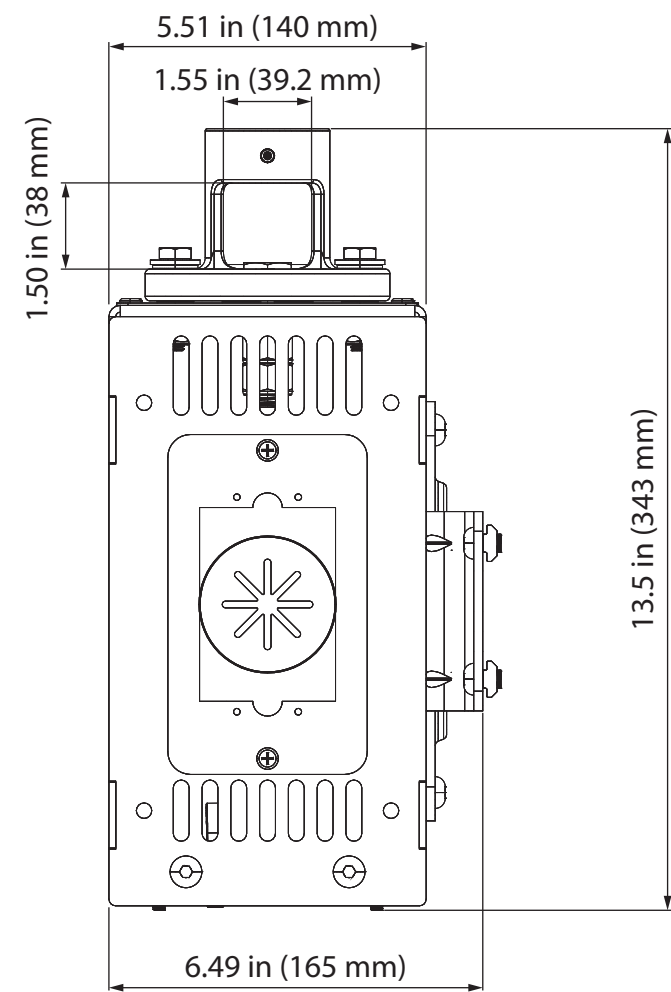

Single-Sided Ceiling Mount

PROPRIETARY AND CONFIDENTIAL
 THE INFORMATION CONTAINED IN THIS DRAWING IS THE SOLE PROPERTY OF STRONG MOUNTS AND LIFTS. ANY REPRODUCTION IN PART OR AS A WHOLE WITHOUT THE WRITTEN PERMISSION OF STRONG ONE IS PROHIBITED.

CUSTOMER PRINT		
SIZE B	DRAWING NUMBER SM-CB-CM-S	DWG REV A
DO NOT SCALE DRAWING		SHEET 1 of 1