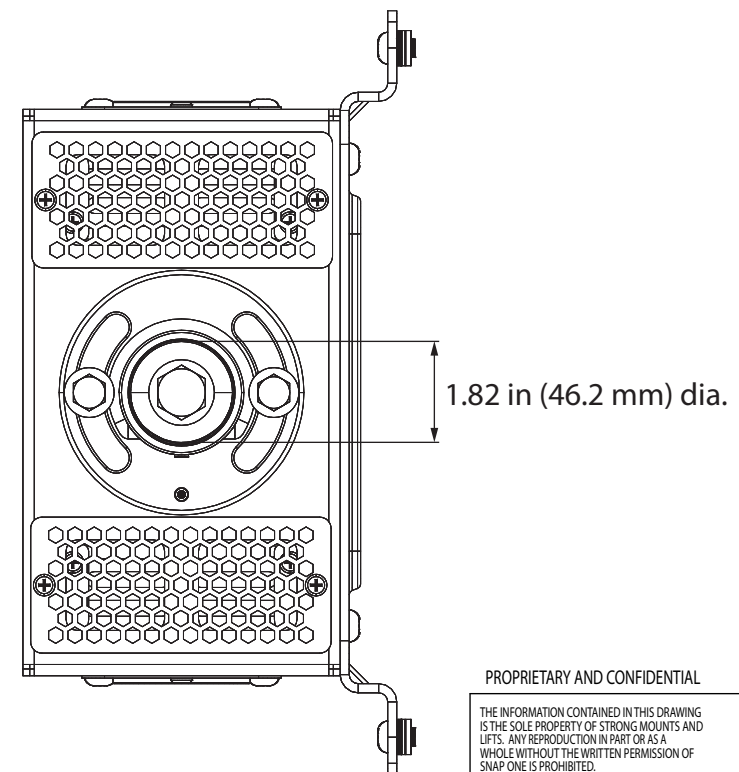

Single-Sided Ceiling Mount

PROPRIETARY AND CONFIDENTIAL
 THE INFORMATION CONTAINED IN THIS DRAWING IS THE SOLE PROPERTY OF STRONG MOUNTS AND LIFTS. ANY REPRODUCTION IN PART OR AS A WHOLE WITHOUT THE WRITTEN PERMISSION OF STRONG ONE IS PROHIBITED.

CUSTOMER PRINT		
SIZE B	DRAWING NUMBER SM-CB-CM-S	DWG REV A
DO NOT SCALE DRAWING		SHEET 1 of 1