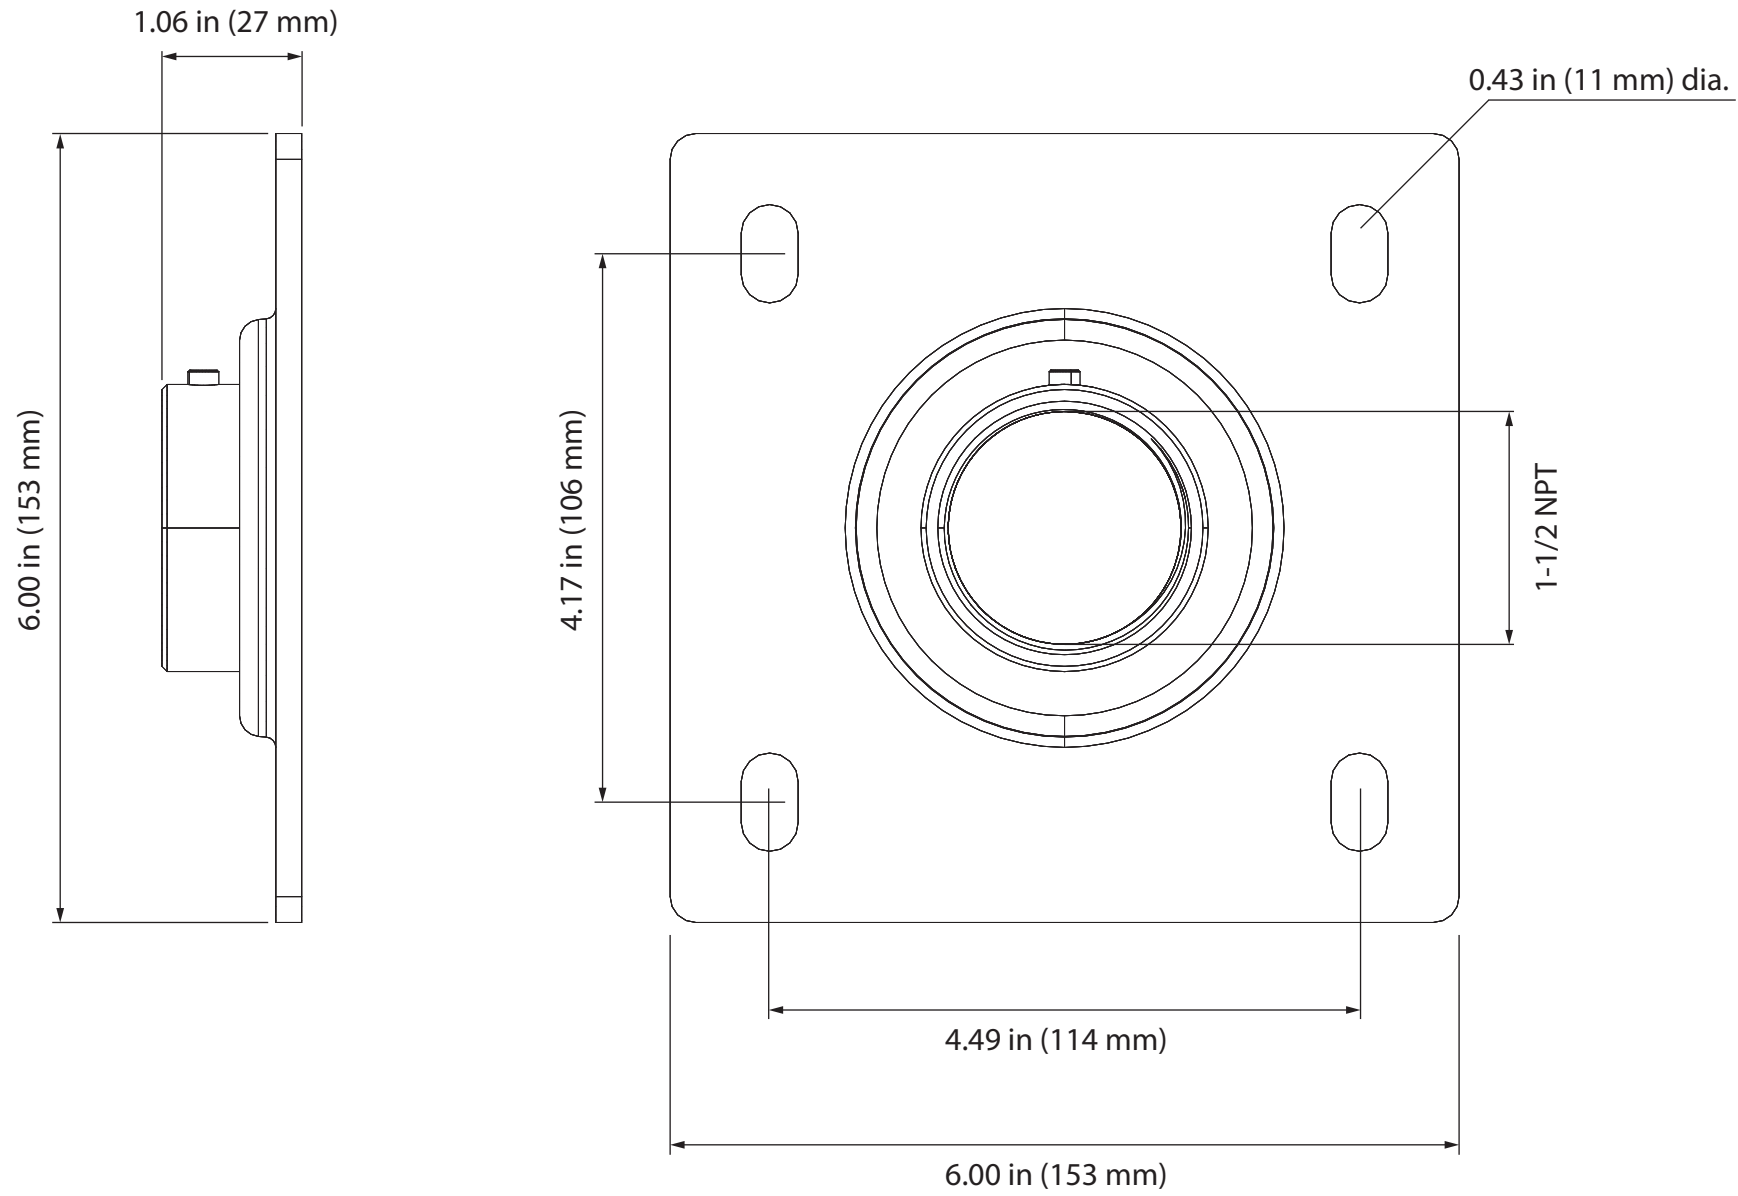

Ceiling Plate 6 inch

PROPRIETARY AND CONFIDENTIAL

CUSTOMER PRINT

SIZE	DRAWING NUMBER	DWG REV
B	SM-CB-CM-SPLT-6-BLK, -WHT	A
DO NOT SCALE DRAWING		SHEET 1 of 1